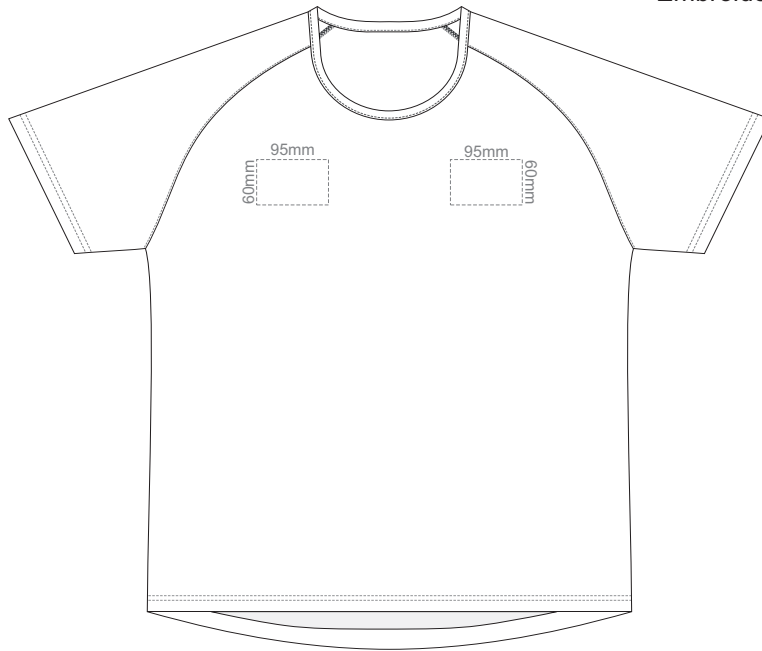

BACK

10% of Actual Size  
Screen Print

LEFT SLEEVE

RIGHT SLEEVE

**MEN'S M**

10% of Actual Size  
Screen Print

10% of Actual Size  
Screen Print

FRONT

10% of Actual Size  
Embroidery

FRONT

LEFT SLEEVE

RIGHT SLEEVE

**MEN'S S**

10% of Actual Size  
Embroidery

FRONT

LEFT SLEEVE

RIGHT SLEEVE

**MEN'S M**

10% of Actual Size  
Embroidery

**MEN'S L**

10% of Actual Size  
Embroidery

FRONT

LEFT SLEEVE

RIGHT SLEEVE

**MEN'S XL**

10% of Actual Size  
Embroidery

FRONT

LEFT SLEEVE

RIGHT SLEEVE

**MEN'S XXL**

10% of Actual Size  
Embroidery

FRONT