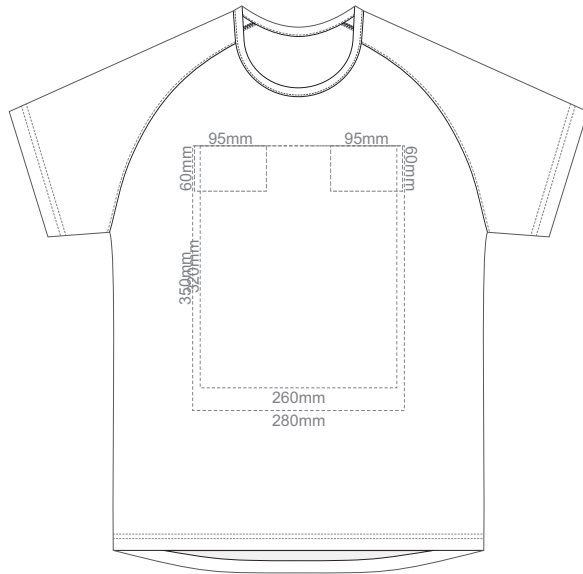

10% of Actual Size  
Screen Print

FRONT

BACK

10% of Actual Size  
Screen Print

LEFT SLEEVE

RIGHT SLEEVE

**MEN'S XS**

10% of Actual Size  
Screen Print

FRONT

BACK

10% of Actual Size  
Screen Print

LEFT SLEEVE

RIGHT SLEEVE

**MEN'S S**

10% of Actual Size  
Screen Print

FRONT

BACK

10% of Actual Size  
Screen Print

LEFT SLEEVE

RIGHT SLEEVE

**MEN'S M**

10% of Actual Size  
Screen Print

10% of Actual Size  
Screen Print

FRONT

BACK

LEFT SLEEVE

RIGHT SLEEVE

**MEN'S L**

10% of Actual Size  
Screen Print

FRONT

BACK

10% of Actual Size  
Screen Print