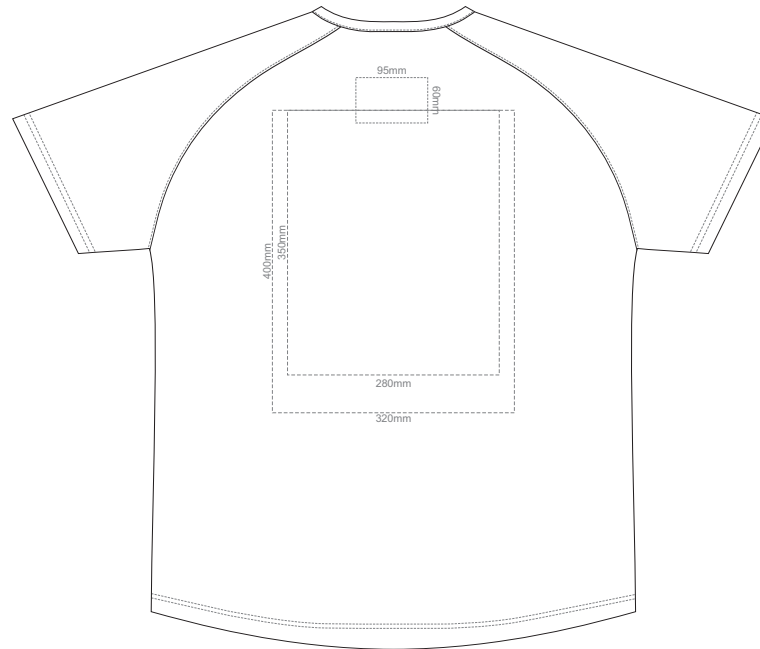

BACK

LEFT SLEEVE

RIGHT SLEEVE

**MEN'S L**

10% of Actual Size  
Screen Print

FRONT

BACK

10% of Actual Size  
Screen Print

LEFT SLEEVE

RIGHT SLEEVE

**MEN'S XL**

10% of Actual Size  
Screen Print

FRONT

BACK

10% of Actual Size  
Screen Print

LEFT SLEEVE

RIGHT SLEEVE

**MEN'S XXL**

10% of Actual Size  
Screen Print

FRONT

BACK

10% of Actual Size  
Screen Print

LEFT SLEEVE

RIGHT SLEEVE

**MEN'S 3XL**

10% of Actual Size  
Colourflex Transfer

FRONT MEN'S EXTRA SMALL

BACK MEN'S EXTRA SMALL

LEFT SLEEVE

RIGHT SLEEVE

**MEN'S XS**

10% of Actual Size  
Colourflex Transfer