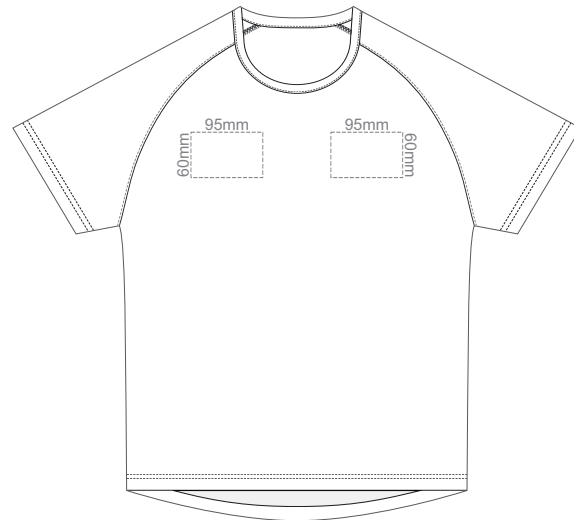

LEFT SLEEVE

RIGHT SLEEVE

MEN'S M

10% of Actual Size  
Colourflex Transfer

FRONT MEN'S LARGE

BACK MEN'S LARGE

LEFT SLEEVE

RIGHT SLEEVE

MEN'S L

10% of Actual Size  
Colourflex Transfer

FRONT MEN'S XL

BACK MEN'S XL

LEFT SLEEVE

RIGHT SLEEVE

MEN'S XL

10% of Actual Size  
Colourflex Transfer

FRONT MEN'S 2XL

BACK MEN'S 2XL

LEFT SLEEVE

RIGHT SLEEVE

MEN'S XXL

10% of Actual Size  
Colourflex Transfer

FRONT MEN'S 3XL

BACK MEN'S 3XL

LEFT SLEEVE

RIGHT SLEEVE

MEN'S 3XL

10% of Actual Size  
Embroidery

FRONT

LEFT SLEEVE

RIGHT SLEEVE

**MEN'S XS**