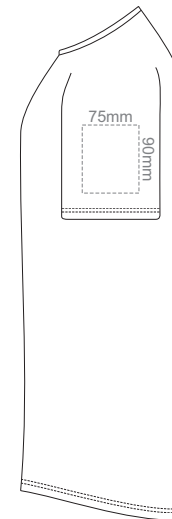

RIGHT SLEEVE

**MEN'S XXL**

10% of Actual Size  
Screen Print

FRONT

BACK

10% of Actual Size  
Screen Print

LEFT SLEEVE

RIGHT SLEEVE

**MEN'S 3XL**

10% of Actual Size  
Colourflex Transfer

FRONT MEN'S EXTRA SMALL

BACK MEN'S EXTRA SMALL

LEFT SLEEVE

RIGHT SLEEVE

**MEN'S XS**

10% of Actual Size  
Colourflex Transfer

FRONT MEN'S SMALL

BACK MEN'S SMALL

LEFT SLEEVE

RIGHT SLEEVE

MEN'S S

10% of Actual Size  
Colourflex Transfer

FRONT MEN'S MEDIUM

BACK MEN'S MEDIUM

LEFT SLEEVE

RIGHT SLEEVE

MEN'S M

10% of Actual Size  
Colourflex Transfer

FRONT MEN'S LARGE

BACK MEN'S LARGE

LEFT SLEEVE

RIGHT SLEEVE