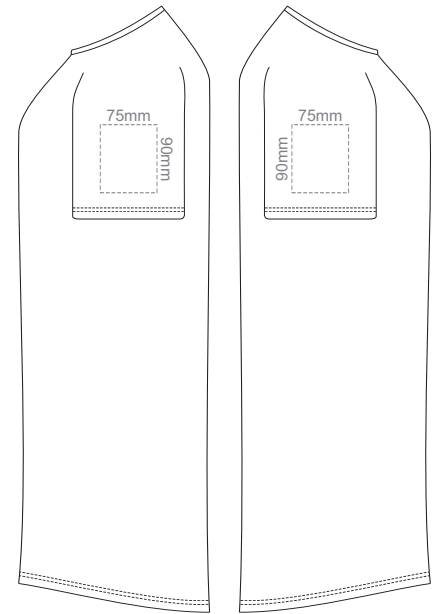

BACK

10% of Actual Size  
Screen Print

LEFT SLEEVE

RIGHT SLEEVE

**MEN'S M**

10% of Actual Size  
Screen Print

10% of Actual Size  
Screen Print

FRONT

BACK

LEFT SLEEVE

RIGHT SLEEVE

**MEN'S L**

10% of Actual Size  
Screen Print

FRONT

BACK

10% of Actual Size  
Screen Print

LEFT SLEEVE

RIGHT SLEEVE

**MEN'S XL**

10% of Actual Size  
Screen Print

FRONT

BACK

10% of Actual Size  
Screen Print

LEFT SLEEVE

RIGHT SLEEVE

**MEN'S XXL**

10% of Actual Size  
Screen Print

FRONT

BACK

10% of Actual Size  
Screen Print

LEFT SLEEVE

RIGHT SLEEVE