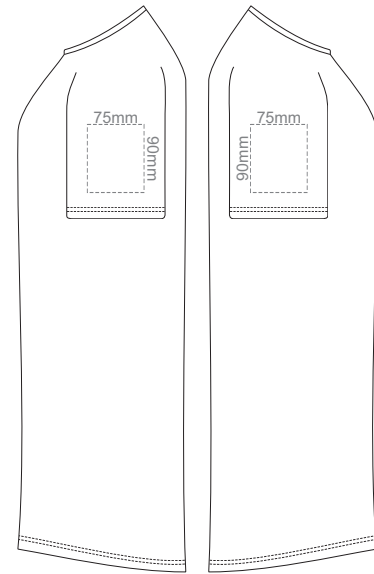

10% of Actual Size  
Screen Print

FRONT

BACK

10% of Actual Size  
Screen Print

LEFT SLEEVE

RIGHT SLEEVE

**MEN'S XS**

10% of Actual Size  
Screen Print

FRONT

BACK

10% of Actual Size  
Screen Print

LEFT SLEEVE

RIGHT SLEEVE

**MEN'S S**

10% of Actual Size  
Screen Print

FRONT

BACK

10% of Actual Size  
Screen Print

LEFT SLEEVE

RIGHT SLEEVE

**MEN'S M**

10% of Actual Size  
Screen Print

10% of Actual Size  
Screen Print

FRONT

BACK

LEFT SLEEVE

RIGHT SLEEVE

**MEN'S L**

10% of Actual Size  
Screen Print

FRONT

BACK

10% of Actual Size  
Screen Print