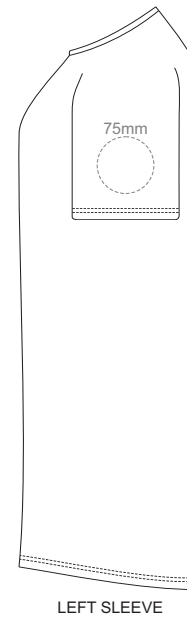

LEFT SLEEVE

RIGHT SLEEVE

MEN'S 3XL

10% of Actual Size  
Embroidery

FRONT

LEFT SLEEVE

RIGHT SLEEVE

**MEN'S XS**

10% of Actual Size  
Embroidery

FRONT

LEFT SLEEVE

RIGHT SLEEVE

**MEN'S S**

10% of Actual Size  
Embroidery

FRONT

LEFT SLEEVE

RIGHT SLEEVE

**MEN'S M**

10% of Actual Size  
Embroidery

**MEN'S L**

10% of Actual Size  
Embroidery

FRONT

LEFT SLEEVE

RIGHT SLEEVE

**MEN'S XL**

10% of Actual Size  
Embroidery

FRONT

LEFT SLEEVE

RIGHT SLEEVE

**MEN'S XXL**

10% of Actual Size  
Embroidery

FRONT