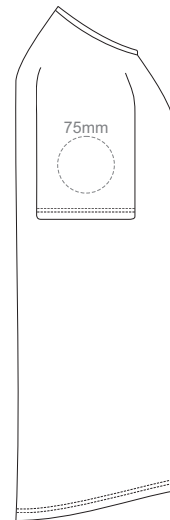

FRONT MEN'S 2XL

BACK MEN'S 2XL

LEFT SLEEVE

RIGHT SLEEVE

MEN'S XXL

10% of Actual Size  
Colourflex Transfer

FRONT MEN'S 3XL

BACK MEN'S 3XL

LEFT SLEEVE

RIGHT SLEEVE

MEN'S 3XL

10% of Actual Size  
Embroidery

FRONT

LEFT SLEEVE

RIGHT SLEEVE

**MEN'S XS**

10% of Actual Size  
Embroidery

FRONT

LEFT SLEEVE

RIGHT SLEEVE

**MEN'S S**

10% of Actual Size  
Embroidery

FRONT

LEFT SLEEVE

RIGHT SLEEVE

**MEN'S M**

10% of Actual Size  
Embroidery

**MEN'S L**

10% of Actual Size  
Embroidery

FRONT

LEFT SLEEVE

RIGHT SLEEVE