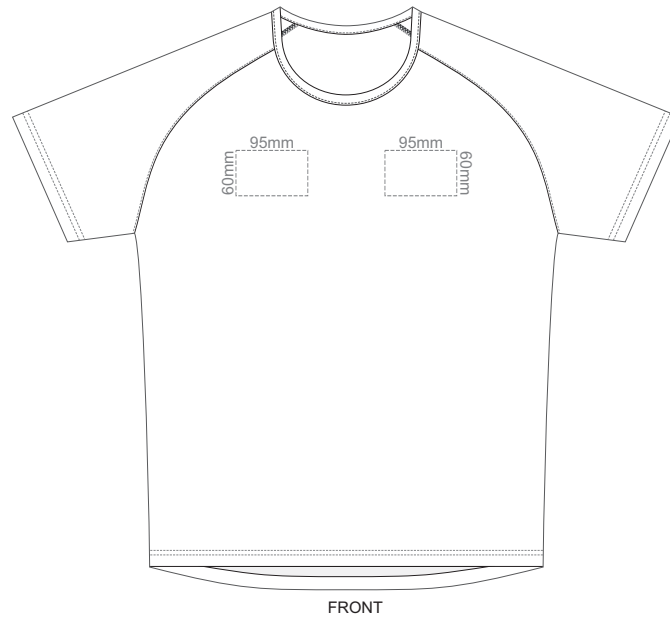

FRONT MEN'S 2XL

BACK MEN'S 2XL

LEFT SLEEVE

RIGHT SLEEVE

MEN'S XXL

10% of Actual Size  
Colourflex Transfer

FRONT MEN'S 3XL

BACK MEN'S 3XL

LEFT SLEEVE

RIGHT SLEEVE

MEN'S 3XL

10% of Actual Size  
Embroidery

FRONT

LEFT SLEEVE

RIGHT SLEEVE

**MEN'S XS**

10% of Actual Size  
Embroidery

FRONT

LEFT SLEEVE

RIGHT SLEEVE

**MEN'S S**

10% of Actual Size  
Embroidery

FRONT

LEFT SLEEVE

RIGHT SLEEVE

**MEN'S M**

10% of Actual Size  
Embroidery

**MEN'S L**

10% of Actual Size  
Embroidery

FRONT

LEFT SLEEVE

RIGHT SLEEVE