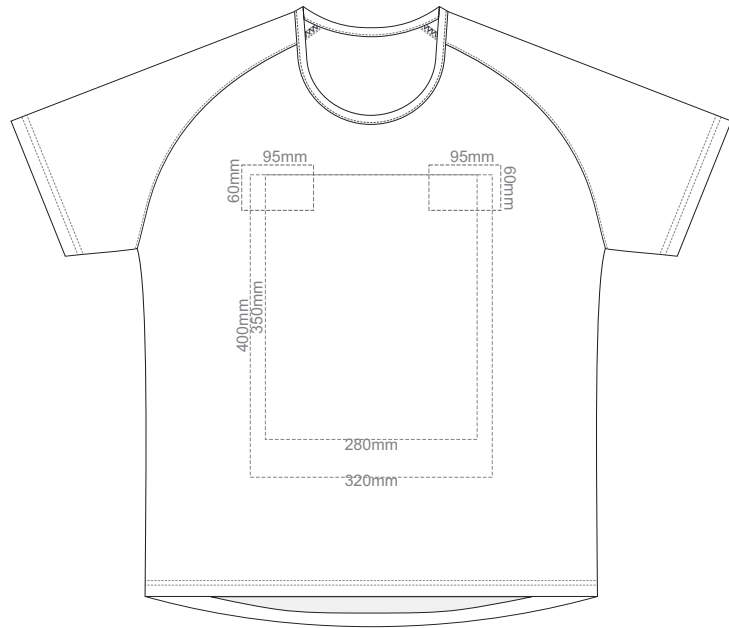

FRONT

BACK

10% of Actual Size  
Screen Print

LEFT SLEEVE

RIGHT SLEEVE

**MEN'S S**

10% of Actual Size  
Screen Print

FRONT

BACK

10% of Actual Size  
Screen Print

LEFT SLEEVE

RIGHT SLEEVE

**MEN'S M**

10% of Actual Size  
Screen Print

10% of Actual Size  
Screen Print

FRONT

BACK

LEFT SLEEVE

RIGHT SLEEVE

**MEN'S L**

10% of Actual Size  
Screen Print

FRONT

BACK

10% of Actual Size  
Screen Print

LEFT SLEEVE

RIGHT SLEEVE

**MEN'S XL**

10% of Actual Size  
Screen Print

FRONT

BACK

10% of Actual Size  
Screen Print

LEFT SLEEVE