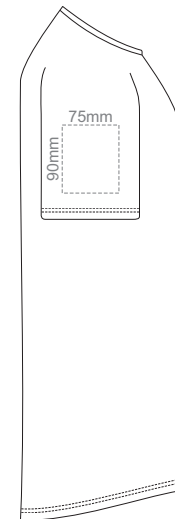

RIGHT SLEEVE

**MEN'S XXL**

10% of Actual Size  
Screen Print

FRONT

BACK

10% of Actual Size  
Screen Print

LEFT SLEEVE

RIGHT SLEEVE

**MEN'S 3XL**

10% of Actual Size  
Colourflex Transfer

FRONT MEN'S EXTRA SMALL

BACK MEN'S EXTRA SMALL

LEFT SLEEVE

RIGHT SLEEVE

**MEN'S XS**

10% of Actual Size  
Colourflex Transfer

FRONT MEN'S SMALL

BACK MEN'S SMALL

LEFT SLEEVE

RIGHT SLEEVE

MEN'S S

10% of Actual Size  
Colourflex Transfer

FRONT MEN'S MEDIUM

BACK MEN'S MEDIUM

LEFT SLEEVE

RIGHT SLEEVE

MEN'S M

10% of Actual Size  
Colourflex Transfer

FRONT MEN'S LARGE

BACK MEN'S LARGE

LEFT SLEEVE

RIGHT SLEEVE