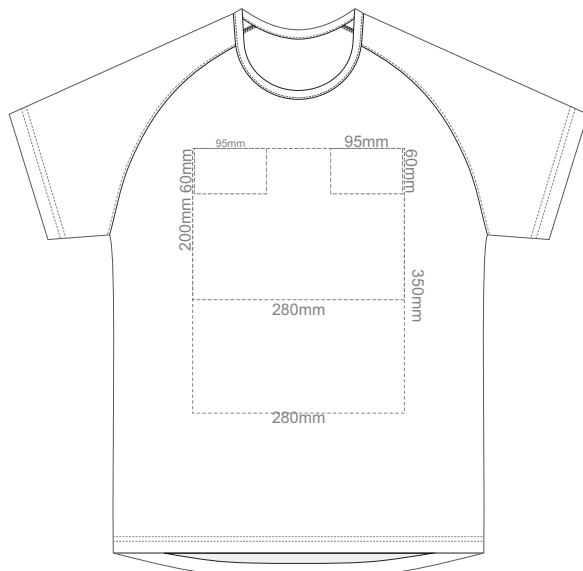

RIGHT SLEEVE

**MEN'S XXL**

10% of Actual Size  
Screen Print

FRONT

BACK

10% of Actual Size  
Screen Print

LEFT SLEEVE

RIGHT SLEEVE

**MEN'S 3XL**

10% of Actual Size  
Colourflex Transfer

FRONT MEN'S EXTRA SMALL

BACK MEN'S EXTRA SMALL

LEFT SLEEVE

RIGHT SLEEVE

**MEN'S XS**

10% of Actual Size  
Colourflex Transfer

FRONT MEN'S SMALL

BACK MEN'S SMALL

LEFT SLEEVE

RIGHT SLEEVE

MEN'S S

10% of Actual Size  
Colourflex Transfer

FRONT MEN'S MEDIUM

BACK MEN'S MEDIUM

LEFT SLEEVE

RIGHT SLEEVE

MEN'S M

10% of Actual Size  
Colourflex Transfer

FRONT MEN'S LARGE

BACK MEN'S LARGE

LEFT SLEEVE

RIGHT SLEEVE