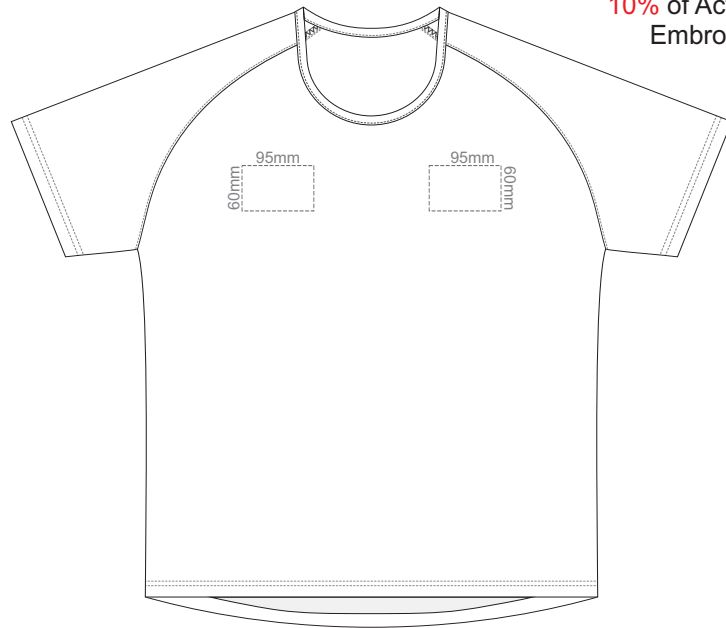

LEFT SLEEVE

RIGHT SLEEVE

MEN'S 3XL

10% of Actual Size  
Embroidery

FRONT

LEFT SLEEVE

RIGHT SLEEVE

**MEN'S XS**

10% of Actual Size  
Embroidery

FRONT

LEFT SLEEVE

RIGHT SLEEVE

**MEN'S S**

10% of Actual Size  
Embroidery

FRONT

LEFT SLEEVE

RIGHT SLEEVE

**MEN'S M**

10% of Actual Size  
Embroidery

**MEN'S L**

10% of Actual Size  
Embroidery

FRONT

LEFT SLEEVE

RIGHT SLEEVE

**MEN'S XL**

10% of Actual Size  
Embroidery

FRONT

LEFT SLEEVE

RIGHT SLEEVE

**MEN'S XXL**

10% of Actual Size  
Embroidery

FRONT