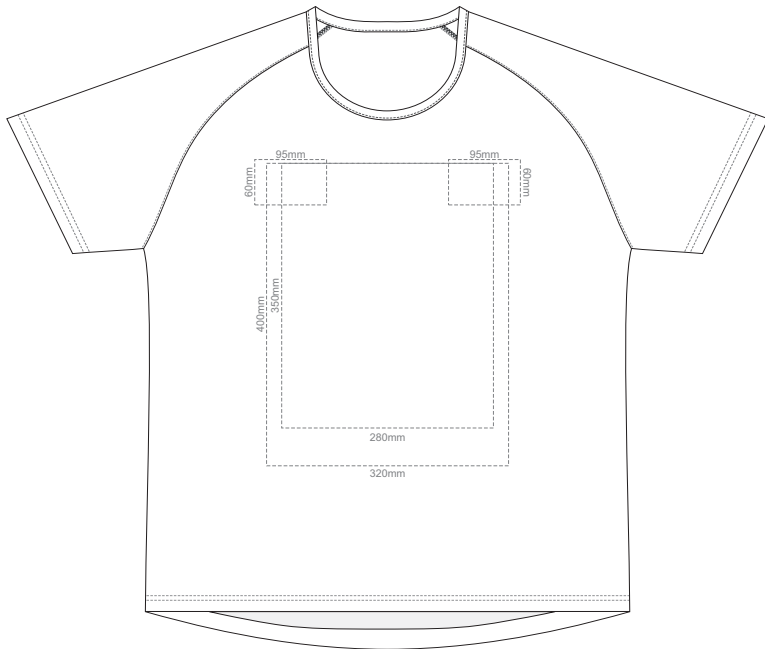

BACK

10% of Actual Size  
Screen Print

LEFT SLEEVE

RIGHT SLEEVE

**MEN'S M**

10% of Actual Size  
Screen Print

10% of Actual Size  
Screen Print

FRONT

BACK

LEFT SLEEVE

RIGHT SLEEVE

**MEN'S L**

10% of Actual Size  
Screen Print

FRONT

BACK

10% of Actual Size  
Screen Print

LEFT SLEEVE

RIGHT SLEEVE

**MEN'S XL**

10% of Actual Size  
Screen Print

FRONT

BACK

10% of Actual Size  
Screen Print

LEFT SLEEVE

RIGHT SLEEVE

**MEN'S XXL**

10% of Actual Size  
Screen Print

FRONT

BACK

10% of Actual Size  
Screen Print

LEFT SLEEVE

RIGHT SLEEVE