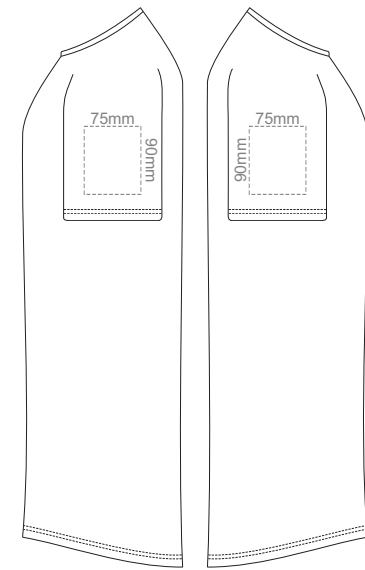

10% of Actual Size  
Screen Print

FRONT

BACK

10% of Actual Size  
Screen Print

LEFT SLEEVE

RIGHT SLEEVE

**MEN'S XS**

10% of Actual Size  
Screen Print

FRONT

BACK

10% of Actual Size  
Screen Print

LEFT SLEEVE

RIGHT SLEEVE

**MEN'S S**

10% of Actual Size  
Screen Print

FRONT

BACK

10% of Actual Size  
Screen Print

LEFT SLEEVE

RIGHT SLEEVE

**MEN'S M**

10% of Actual Size  
Screen Print

10% of Actual Size  
Screen Print

FRONT

BACK

LEFT SLEEVE

RIGHT SLEEVE

**MEN'S L**

10% of Actual Size  
Screen Print

FRONT

BACK

10% of Actual Size  
Screen Print