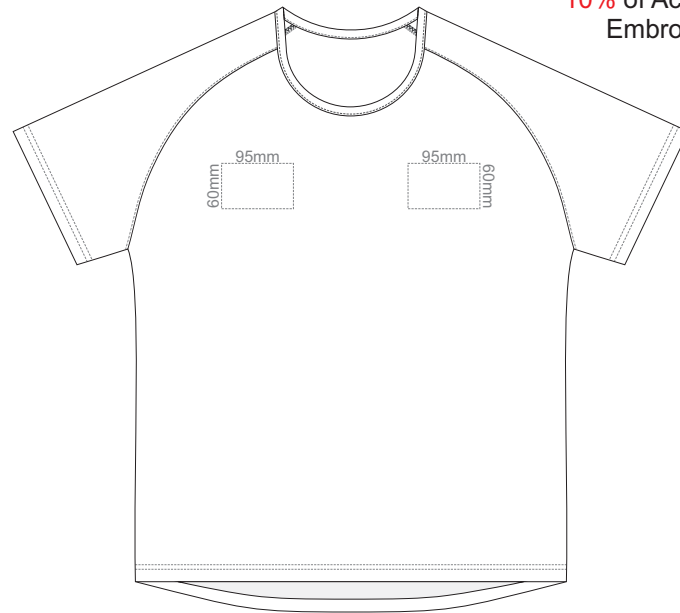

LEFT SLEEVE

RIGHT SLEEVE

MEN'S 3XL

10% of Actual Size  
Embroidery

FRONT

LEFT SLEEVE

RIGHT SLEEVE

**MEN'S XS**

10% of Actual Size  
Embroidery

FRONT

LEFT SLEEVE

RIGHT SLEEVE

**MEN'S S**

10% of Actual Size  
Embroidery

FRONT

LEFT SLEEVE

RIGHT SLEEVE

**MEN'S M**

10% of Actual Size  
Embroidery

**MEN'S L**

10% of Actual Size  
Embroidery

FRONT

LEFT SLEEVE

RIGHT SLEEVE

**MEN'S XL**

10% of Actual Size  
Embroidery

FRONT

LEFT SLEEVE

RIGHT SLEEVE

**MEN'S XXL**

10% of Actual Size  
Embroidery

FRONT