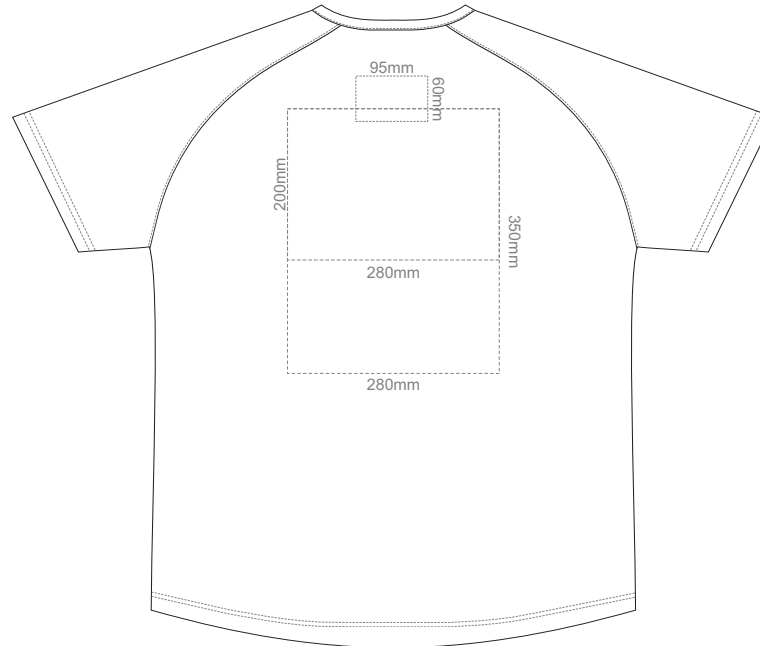

LEFT SLEEVE

RIGHT SLEEVE

MEN'S M

10% of Actual Size  
Colourflex Transfer

FRONT MEN'S LARGE

BACK MEN'S LARGE

LEFT SLEEVE

RIGHT SLEEVE

MEN'S L

10% of Actual Size  
Colourflex Transfer

FRONT MEN'S XL

BACK MEN'S XL

LEFT SLEEVE

RIGHT SLEEVE

MEN'S XL

10% of Actual Size  
Colourflex Transfer

FRONT MEN'S 2XL

BACK MEN'S 2XL

LEFT SLEEVE

RIGHT SLEEVE

MEN'S XXL

10% of Actual Size  
Colourflex Transfer

FRONT MEN'S 3XL

BACK MEN'S 3XL

LEFT SLEEVE

RIGHT SLEEVE

MEN'S 3XL

10% of Actual Size  
Embroidery

FRONT

LEFT SLEEVE

RIGHT SLEEVE

**MEN'S XS**