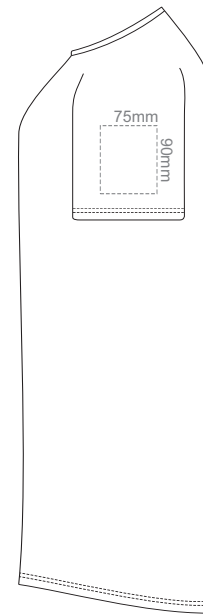

LEFT SLEEVE

RIGHT SLEEVE

MEN'S M

10% of Actual Size  
Colourflex Transfer

FRONT MEN'S LARGE

BACK MEN'S LARGE

LEFT SLEEVE

RIGHT SLEEVE

MEN'S L

10% of Actual Size  
Colourflex Transfer

FRONT MEN'S XL

BACK MEN'S XL

LEFT SLEEVE

RIGHT SLEEVE

MEN'S XL

10% of Actual Size  
Colourflex Transfer

FRONT MEN'S 2XL

BACK MEN'S 2XL

LEFT SLEEVE

RIGHT SLEEVE

MEN'S XXL

10% of Actual Size  
Colourflex Transfer

FRONT MEN'S 3XL

BACK MEN'S 3XL

LEFT SLEEVE

RIGHT SLEEVE

MEN'S 3XL

10% of Actual Size  
Embroidery

FRONT

LEFT SLEEVE

RIGHT SLEEVE

**MEN'S XS**