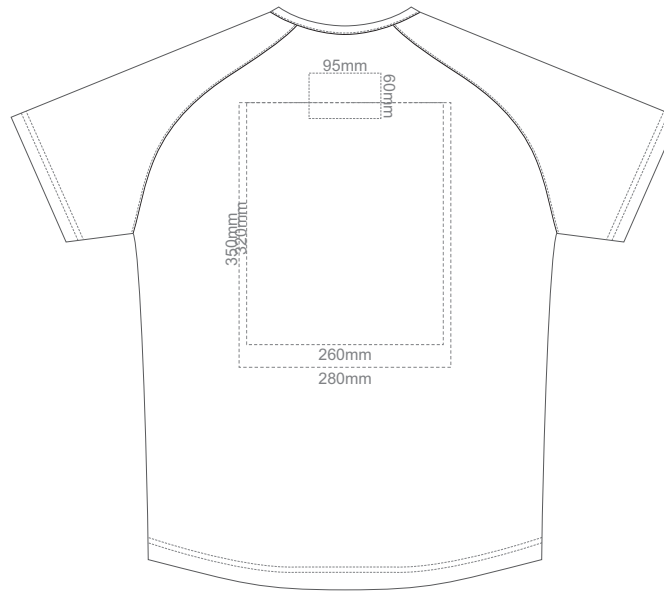

FRONT

BACK

10% of Actual Size  
Screen Print

LEFT SLEEVE

RIGHT SLEEVE

**MEN'S S**

10% of Actual Size  
Screen Print

FRONT

BACK

10% of Actual Size  
Screen Print

LEFT SLEEVE

RIGHT SLEEVE

**MEN'S M**

10% of Actual Size  
Screen Print

10% of Actual Size  
Screen Print

FRONT

BACK

LEFT SLEEVE

RIGHT SLEEVE

**MEN'S L**

10% of Actual Size  
Screen Print

FRONT

BACK

10% of Actual Size  
Screen Print

LEFT SLEEVE

RIGHT SLEEVE

**MEN'S XL**

10% of Actual Size  
Screen Print

FRONT

BACK

10% of Actual Size  
Screen Print

LEFT SLEEVE