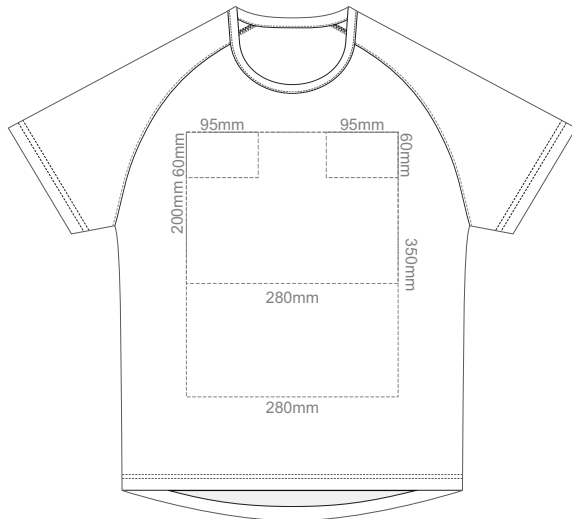

BACK

LEFT SLEEVE

RIGHT SLEEVE

**MEN'S L**

10% of Actual Size  
Screen Print

FRONT

BACK

10% of Actual Size  
Screen Print

LEFT SLEEVE

RIGHT SLEEVE

**MEN'S XL**

10% of Actual Size  
Screen Print

FRONT

BACK

10% of Actual Size  
Screen Print

LEFT SLEEVE

RIGHT SLEEVE

**MEN'S XXL**

10% of Actual Size  
Screen Print

FRONT

BACK

10% of Actual Size  
Screen Print

LEFT SLEEVE

RIGHT SLEEVE

**MEN'S 3XL**

10% of Actual Size  
Colourflex Transfer

FRONT MEN'S EXTRA SMALL

BACK MEN'S EXTRA SMALL

LEFT SLEEVE

RIGHT SLEEVE

**MEN'S XS**

10% of Actual Size  
Colourflex Transfer