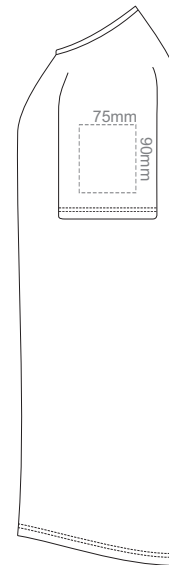

RIGHT SLEEVE

**MEN'S XXL**

10% of Actual Size  
Screen Print

FRONT

BACK

10% of Actual Size  
Screen Print

LEFT SLEEVE

RIGHT SLEEVE

**MEN'S 3XL**

10% of Actual Size  
Colourflex Transfer

FRONT MEN'S EXTRA SMALL

BACK MEN'S EXTRA SMALL

LEFT SLEEVE

RIGHT SLEEVE

**MEN'S XS**

10% of Actual Size  
Colourflex Transfer

FRONT MEN'S SMALL

BACK MEN'S SMALL

LEFT SLEEVE

RIGHT SLEEVE

MEN'S S

10% of Actual Size  
Colourflex Transfer

FRONT MEN'S MEDIUM

BACK MEN'S MEDIUM

LEFT SLEEVE

RIGHT SLEEVE

MEN'S M

10% of Actual Size  
Colourflex Transfer

FRONT MEN'S LARGE

BACK MEN'S LARGE

LEFT SLEEVE

RIGHT SLEEVE