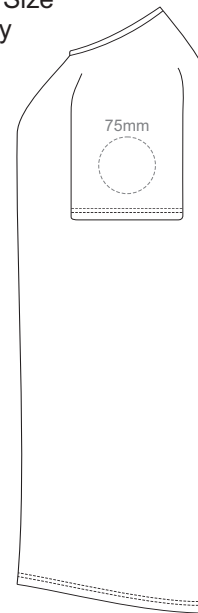

LEFT SLEEVE

RIGHT SLEEVE

MEN'S 3XL

10% of Actual Size  
Embroidery

FRONT

LEFT SLEEVE

RIGHT SLEEVE

**MEN'S XS**

10% of Actual Size  
Embroidery

FRONT

LEFT SLEEVE

RIGHT SLEEVE

**MEN'S S**

10% of Actual Size  
Embroidery

FRONT

LEFT SLEEVE

RIGHT SLEEVE

**MEN'S M**

10% of Actual Size  
Embroidery

**MEN'S L**

10% of Actual Size  
Embroidery

FRONT

LEFT SLEEVE

RIGHT SLEEVE

**MEN'S XL**

10% of Actual Size  
Embroidery

FRONT

LEFT SLEEVE

RIGHT SLEEVE

**MEN'S XXL**

10% of Actual Size  
Embroidery

FRONT