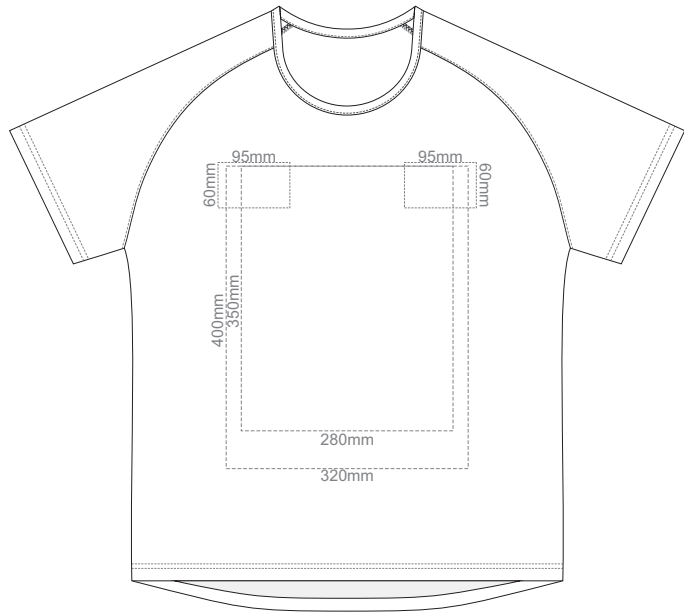

BACK

10% of Actual Size  
Screen Print

LEFT SLEEVE

RIGHT SLEEVE

**MEN'S M**

10% of Actual Size  
Screen Print

10% of Actual Size  
Screen Print

FRONT

BACK

LEFT SLEEVE

RIGHT SLEEVE

**MEN'S L**

10% of Actual Size  
Screen Print

FRONT

BACK

10% of Actual Size  
Screen Print

LEFT SLEEVE

RIGHT SLEEVE

**MEN'S XL**

10% of Actual Size  
Screen Print

FRONT

BACK

10% of Actual Size  
Screen Print

LEFT SLEEVE

RIGHT SLEEVE

**MEN'S XXL**

10% of Actual Size  
Screen Print

FRONT

BACK

10% of Actual Size  
Screen Print

LEFT SLEEVE

RIGHT SLEEVE