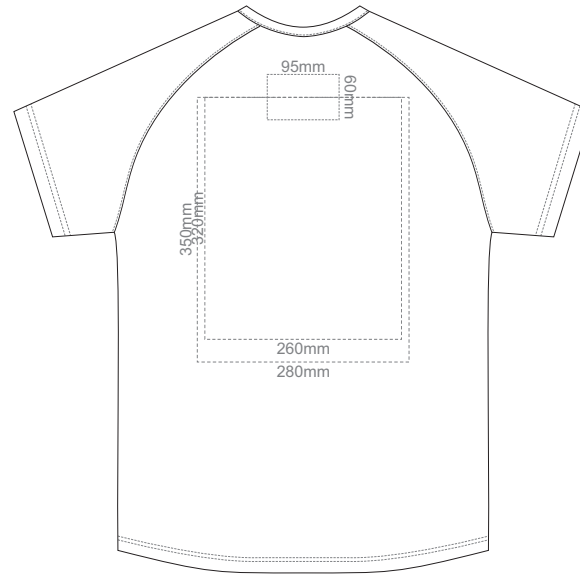

10% of Actual Size  
Screen Print

FRONT

BACK

10% of Actual Size  
Screen Print

LEFT SLEEVE

RIGHT SLEEVE

**MEN'S XS**

10% of Actual Size  
Screen Print

FRONT

BACK

10% of Actual Size  
Screen Print

LEFT SLEEVE

RIGHT SLEEVE

**MEN'S S**

10% of Actual Size  
Screen Print

FRONT

BACK

10% of Actual Size  
Screen Print

LEFT SLEEVE

RIGHT SLEEVE

**MEN'S M**

10% of Actual Size  
Screen Print

10% of Actual Size  
Screen Print

FRONT

BACK

LEFT SLEEVE

RIGHT SLEEVE

**MEN'S L**

10% of Actual Size  
Screen Print

FRONT

BACK

10% of Actual Size  
Screen Print