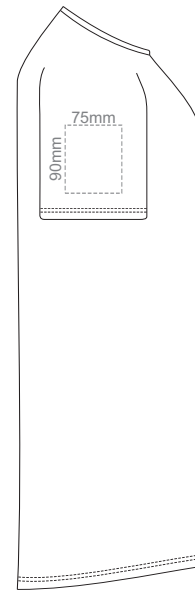

FRONT MEN'S SMALL

BACK MEN'S SMALL

LEFT SLEEVE

RIGHT SLEEVE

MEN'S S

10% of Actual Size  
Colourflex Transfer

FRONT MEN'S MEDIUM

BACK MEN'S MEDIUM

LEFT SLEEVE

RIGHT SLEEVE

MEN'S M

10% of Actual Size  
Colourflex Transfer

FRONT MEN'S LARGE

BACK MEN'S LARGE

LEFT SLEEVE

RIGHT SLEEVE

MEN'S L

10% of Actual Size  
Colourflex Transfer

FRONT MEN'S XL

BACK MEN'S XL

LEFT SLEEVE

RIGHT SLEEVE

MEN'S XL

10% of Actual Size  
Colourflex Transfer

FRONT MEN'S 2XL

BACK MEN'S 2XL

LEFT SLEEVE

RIGHT SLEEVE

MEN'S XXL

10% of Actual Size  
Colourflex Transfer

FRONT MEN'S 3XL

BACK MEN'S 3XL