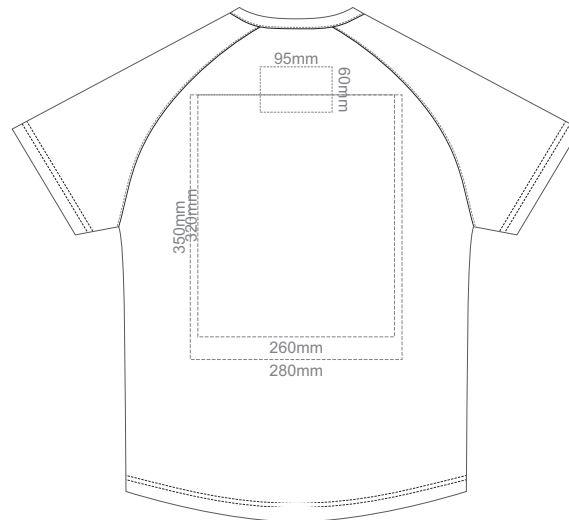

10% of Actual Size  
Screen Print

FRONT

BACK

10% of Actual Size  
Screen Print

LEFT SLEEVE

RIGHT SLEEVE

**MEN'S XS**

10% of Actual Size  
Screen Print

FRONT

BACK

10% of Actual Size  
Screen Print

LEFT SLEEVE

RIGHT SLEEVE

**MEN'S S**

10% of Actual Size  
Screen Print

FRONT

BACK

10% of Actual Size  
Screen Print

LEFT SLEEVE

RIGHT SLEEVE

**MEN'S M**

10% of Actual Size  
Screen Print

10% of Actual Size  
Screen Print

FRONT

BACK

LEFT SLEEVE

RIGHT SLEEVE

**MEN'S L**

10% of Actual Size  
Screen Print

FRONT

BACK

10% of Actual Size  
Screen Print