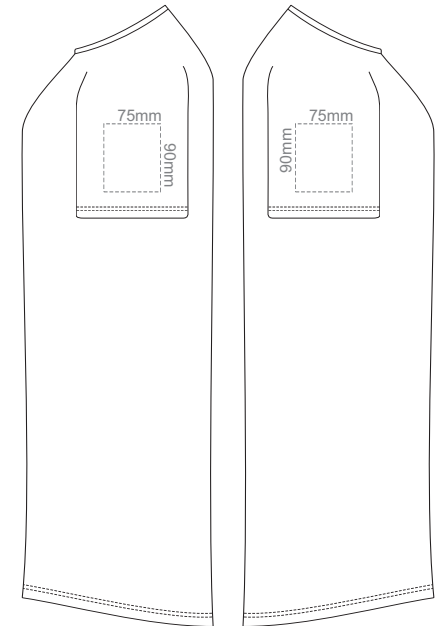

LEFT SLEEVE

RIGHT SLEEVE

MEN'S M

10% of Actual Size  
Colourflex Transfer

FRONT MEN'S LARGE

BACK MEN'S LARGE

LEFT SLEEVE

RIGHT SLEEVE

MEN'S L

10% of Actual Size  
Colourflex Transfer

FRONT MEN'S XL

BACK MEN'S XL

LEFT SLEEVE

RIGHT SLEEVE

MEN'S XL

10% of Actual Size  
Colourflex Transfer

FRONT MEN'S 2XL

BACK MEN'S 2XL

LEFT SLEEVE

RIGHT SLEEVE

MEN'S XXL

10% of Actual Size  
Colourflex Transfer

FRONT MEN'S 3XL

BACK MEN'S 3XL

LEFT SLEEVE

RIGHT SLEEVE

MEN'S 3XL

10% of Actual Size  
Embroidery

FRONT

LEFT SLEEVE

RIGHT SLEEVE

**MEN'S XS**