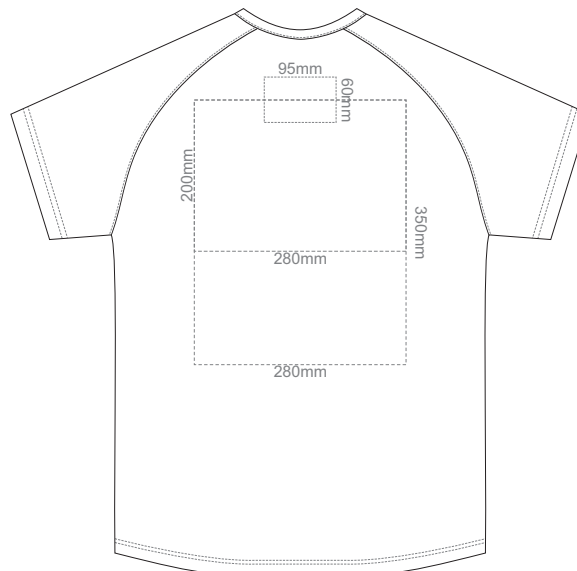

RIGHT SLEEVE

**MEN'S XXL**

10% of Actual Size  
Screen Print

FRONT

BACK

10% of Actual Size  
Screen Print

LEFT SLEEVE

RIGHT SLEEVE

**MEN'S 3XL**

10% of Actual Size  
Colourflex Transfer

FRONT MEN'S EXTRA SMALL

BACK MEN'S EXTRA SMALL

LEFT SLEEVE

RIGHT SLEEVE

**MEN'S XS**

10% of Actual Size  
Colourflex Transfer

FRONT MEN'S SMALL

BACK MEN'S SMALL

LEFT SLEEVE

RIGHT SLEEVE

MEN'S S

10% of Actual Size  
Colourflex Transfer

FRONT MEN'S MEDIUM

BACK MEN'S MEDIUM

LEFT SLEEVE

RIGHT SLEEVE

MEN'S M

10% of Actual Size  
Colourflex Transfer

FRONT MEN'S LARGE

BACK MEN'S LARGE

LEFT SLEEVE

RIGHT SLEEVE