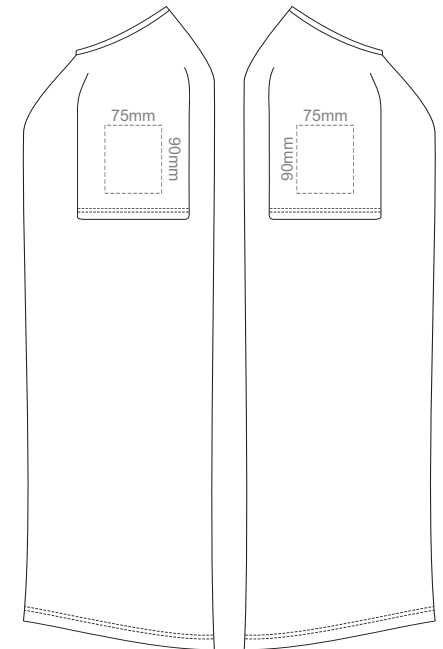

LEFT SLEEVE

RIGHT SLEEVE

**MEN'S XL**

10% of Actual Size  
Screen Print

FRONT

BACK

10% of Actual Size  
Screen Print

LEFT SLEEVE

RIGHT SLEEVE

**MEN'S XXL**

10% of Actual Size  
Screen Print

FRONT

BACK

10% of Actual Size  
Screen Print

LEFT SLEEVE

RIGHT SLEEVE

**MEN'S 3XL**

10% of Actual Size  
Colourflex Transfer

FRONT MEN'S EXTRA SMALL

BACK MEN'S EXTRA SMALL

LEFT SLEEVE

RIGHT SLEEVE

**MEN'S XS**

10% of Actual Size  
Colourflex Transfer

FRONT MEN'S SMALL

BACK MEN'S SMALL

LEFT SLEEVE

RIGHT SLEEVE

MEN'S S

10% of Actual Size  
Colourflex Transfer

FRONT MEN'S MEDIUM

BACK MEN'S MEDIUM