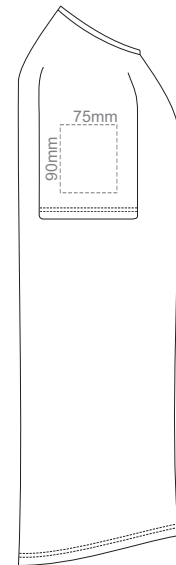

RIGHT SLEEVE

**MEN'S XXL**

10% of Actual Size  
Screen Print

FRONT

BACK

10% of Actual Size  
Screen Print

LEFT SLEEVE

RIGHT SLEEVE

**MEN'S 3XL**

10% of Actual Size  
Colourflex Transfer

FRONT MEN'S EXTRA SMALL

BACK MEN'S EXTRA SMALL

LEFT SLEEVE

RIGHT SLEEVE

**MEN'S XS**

10% of Actual Size  
Colourflex Transfer

FRONT MEN'S SMALL

BACK MEN'S SMALL

LEFT SLEEVE

RIGHT SLEEVE

MEN'S S

10% of Actual Size  
Colourflex Transfer

FRONT MEN'S MEDIUM

BACK MEN'S MEDIUM

LEFT SLEEVE

RIGHT SLEEVE

MEN'S M

10% of Actual Size  
Colourflex Transfer

FRONT MEN'S LARGE

BACK MEN'S LARGE

LEFT SLEEVE

RIGHT SLEEVE