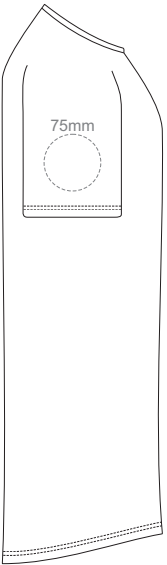

FRONT MEN'S 2XL

BACK MEN'S 2XL

LEFT SLEEVE

RIGHT SLEEVE

MEN'S XXL

10% of Actual Size  
Colourflex Transfer

FRONT MEN'S 3XL

BACK MEN'S 3XL

LEFT SLEEVE

RIGHT SLEEVE

MEN'S 3XL

10% of Actual Size  
Embroidery

FRONT

LEFT SLEEVE

RIGHT SLEEVE

**MEN'S XS**

10% of Actual Size  
Embroidery

FRONT

LEFT SLEEVE

RIGHT SLEEVE

**MEN'S S**

10% of Actual Size  
Embroidery

FRONT

LEFT SLEEVE

RIGHT SLEEVE

**MEN'S M**

10% of Actual Size  
Embroidery

**MEN'S L**

10% of Actual Size  
Embroidery

FRONT

LEFT SLEEVE

RIGHT SLEEVE