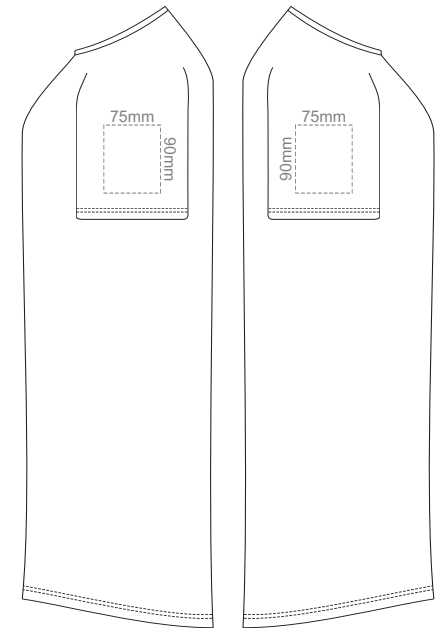

BACK

LEFT SLEEVE

RIGHT SLEEVE

**MEN'S L**

10% of Actual Size  
Screen Print

FRONT

BACK

10% of Actual Size  
Screen Print

LEFT SLEEVE

RIGHT SLEEVE

**MEN'S XL**

10% of Actual Size  
Screen Print

FRONT

BACK

10% of Actual Size  
Screen Print

LEFT SLEEVE

RIGHT SLEEVE

**MEN'S XXL**

10% of Actual Size  
Screen Print

FRONT

BACK

10% of Actual Size  
Screen Print

LEFT SLEEVE

RIGHT SLEEVE

**MEN'S 3XL**

10% of Actual Size  
Colourflex Transfer

FRONT MEN'S EXTRA SMALL

BACK MEN'S EXTRA SMALL

LEFT SLEEVE

RIGHT SLEEVE

**MEN'S XS**

10% of Actual Size  
Colourflex Transfer