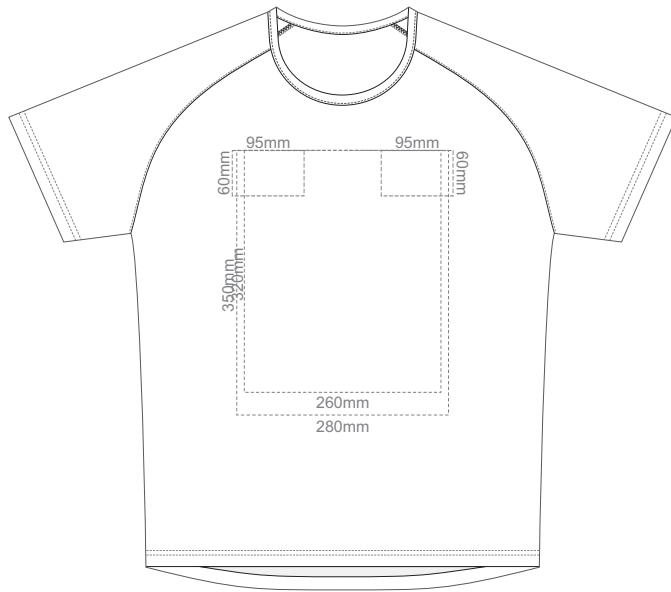

FRONT

BACK

10% of Actual Size  
Screen Print

LEFT SLEEVE

RIGHT SLEEVE

**MEN'S S**

10% of Actual Size  
Screen Print

FRONT

BACK

10% of Actual Size  
Screen Print

LEFT SLEEVE

RIGHT SLEEVE

**MEN'S M**

10% of Actual Size  
Screen Print

10% of Actual Size  
Screen Print

FRONT

BACK

LEFT SLEEVE

RIGHT SLEEVE

**MEN'S L**

10% of Actual Size  
Screen Print

FRONT

BACK

10% of Actual Size  
Screen Print

LEFT SLEEVE

RIGHT SLEEVE

**MEN'S XL**

10% of Actual Size  
Screen Print

FRONT

BACK

10% of Actual Size  
Screen Print

LEFT SLEEVE