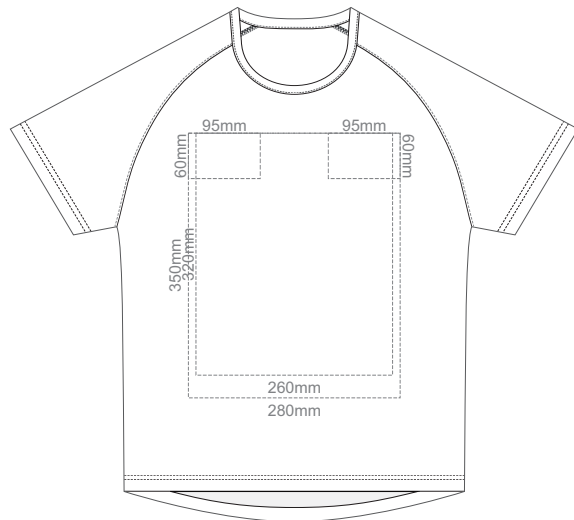

10% of Actual Size  
Screen Print

FRONT

BACK

10% of Actual Size  
Screen Print

LEFT SLEEVE

RIGHT SLEEVE

**MEN'S XS**

10% of Actual Size  
Screen Print

FRONT

BACK

10% of Actual Size  
Screen Print

LEFT SLEEVE

RIGHT SLEEVE

**MEN'S S**

10% of Actual Size  
Screen Print

FRONT

BACK

10% of Actual Size  
Screen Print

LEFT SLEEVE

RIGHT SLEEVE

**MEN'S M**

10% of Actual Size  
Screen Print

10% of Actual Size  
Screen Print

FRONT

BACK

LEFT SLEEVE

RIGHT SLEEVE

**MEN'S L**

10% of Actual Size  
Screen Print

FRONT

BACK

10% of Actual Size  
Screen Print