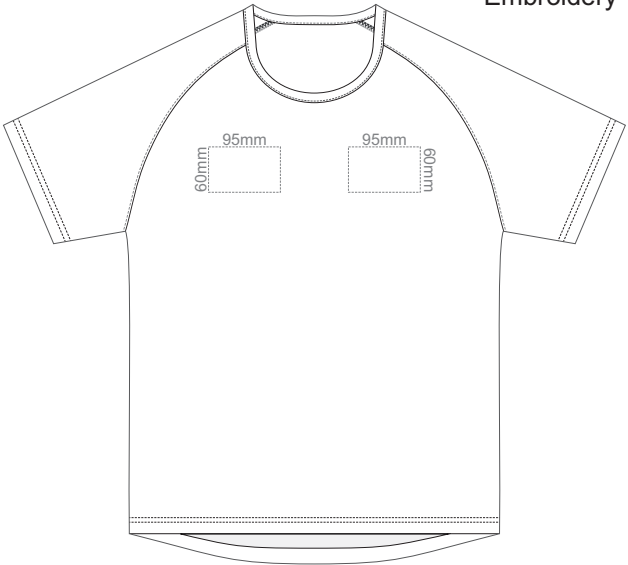

FRONT MEN'S 2XL

BACK MEN'S 2XL

LEFT SLEEVE

RIGHT SLEEVE

MEN'S XXL

10% of Actual Size  
Colourflex Transfer

FRONT MEN'S 3XL

BACK MEN'S 3XL

LEFT SLEEVE

RIGHT SLEEVE

MEN'S 3XL

10% of Actual Size  
Embroidery

FRONT

LEFT SLEEVE

RIGHT SLEEVE

**MEN'S XS**

10% of Actual Size  
Embroidery

FRONT

LEFT SLEEVE

RIGHT SLEEVE

**MEN'S S**

10% of Actual Size  
Embroidery

FRONT

LEFT SLEEVE

RIGHT SLEEVE

**MEN'S M**

10% of Actual Size  
Embroidery

**MEN'S L**

10% of Actual Size  
Embroidery

FRONT

LEFT SLEEVE

RIGHT SLEEVE