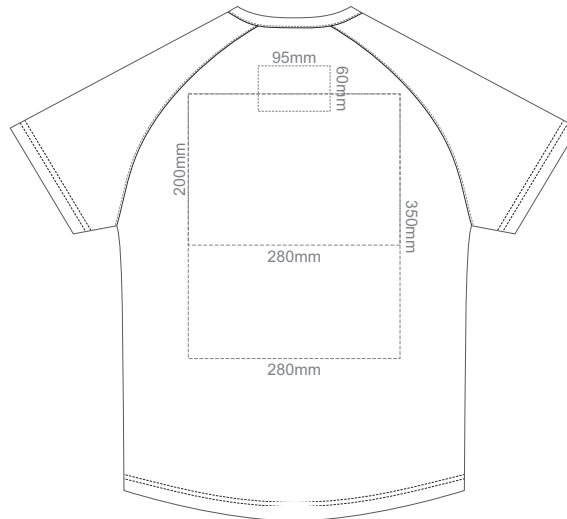

BACK

LEFT SLEEVE

RIGHT SLEEVE

**MEN'S L**

10% of Actual Size  
Screen Print

FRONT

BACK

10% of Actual Size  
Screen Print

LEFT SLEEVE

RIGHT SLEEVE

**MEN'S XL**

10% of Actual Size  
Screen Print

FRONT

BACK

10% of Actual Size  
Screen Print

LEFT SLEEVE

RIGHT SLEEVE

**MEN'S XXL**

10% of Actual Size  
Screen Print

FRONT

BACK

10% of Actual Size  
Screen Print

LEFT SLEEVE

RIGHT SLEEVE

**MEN'S 3XL**

10% of Actual Size  
Colourflex Transfer

FRONT MEN'S EXTRA SMALL

BACK MEN'S EXTRA SMALL

LEFT SLEEVE

RIGHT SLEEVE

**MEN'S XS**

10% of Actual Size  
Colourflex Transfer