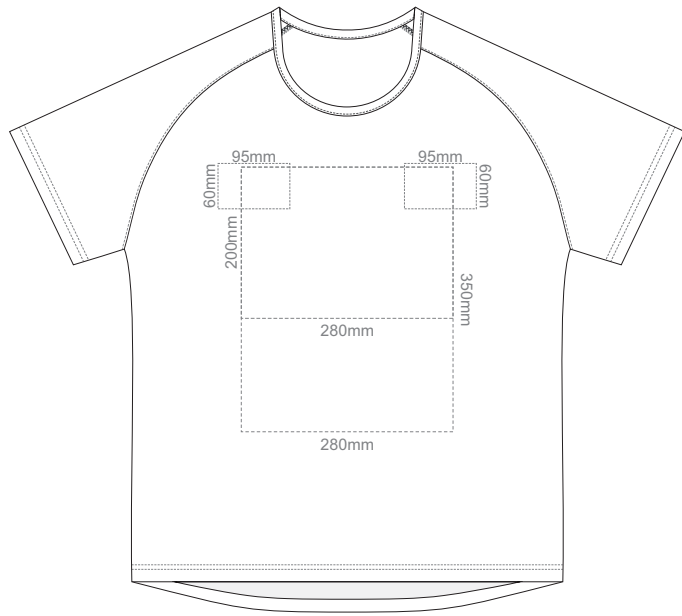

FRONT MEN'S SMALL

BACK MEN'S SMALL

LEFT SLEEVE

RIGHT SLEEVE

MEN'S S

10% of Actual Size  
Colourflex Transfer

FRONT MEN'S MEDIUM

BACK MEN'S MEDIUM

LEFT SLEEVE

RIGHT SLEEVE

MEN'S M

10% of Actual Size  
Colourflex Transfer

FRONT MEN'S LARGE

BACK MEN'S LARGE

LEFT SLEEVE

RIGHT SLEEVE

MEN'S L

10% of Actual Size  
Colourflex Transfer

FRONT MEN'S XL

BACK MEN'S XL

LEFT SLEEVE

RIGHT SLEEVE

MEN'S XL

10% of Actual Size  
Colourflex Transfer

FRONT MEN'S 2XL

BACK MEN'S 2XL

LEFT SLEEVE

RIGHT SLEEVE

MEN'S XXL

10% of Actual Size  
Colourflex Transfer

FRONT MEN'S 3XL

BACK MEN'S 3XL