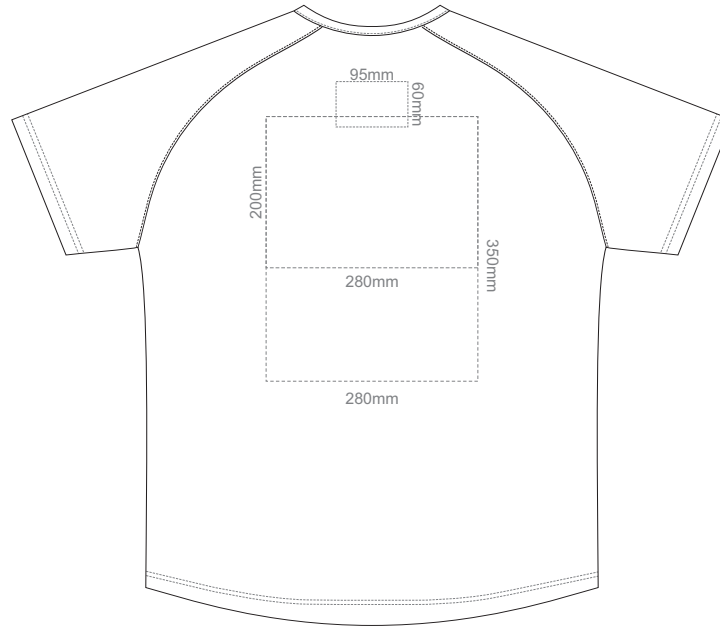

LEFT SLEEVE

RIGHT SLEEVE

MEN'S M

10% of Actual Size  
Colourflex Transfer

FRONT MEN'S LARGE

BACK MEN'S LARGE

LEFT SLEEVE

RIGHT SLEEVE

MEN'S L

10% of Actual Size  
Colourflex Transfer

FRONT MEN'S XL

BACK MEN'S XL

LEFT SLEEVE

RIGHT SLEEVE

MEN'S XL

10% of Actual Size  
Colourflex Transfer

FRONT MEN'S 2XL

BACK MEN'S 2XL

LEFT SLEEVE

RIGHT SLEEVE

MEN'S XXL

10% of Actual Size  
Colourflex Transfer

FRONT MEN'S 3XL

BACK MEN'S 3XL

LEFT SLEEVE

RIGHT SLEEVE

MEN'S 3XL

10% of Actual Size  
Embroidery

FRONT

LEFT SLEEVE

RIGHT SLEEVE

**MEN'S XS**