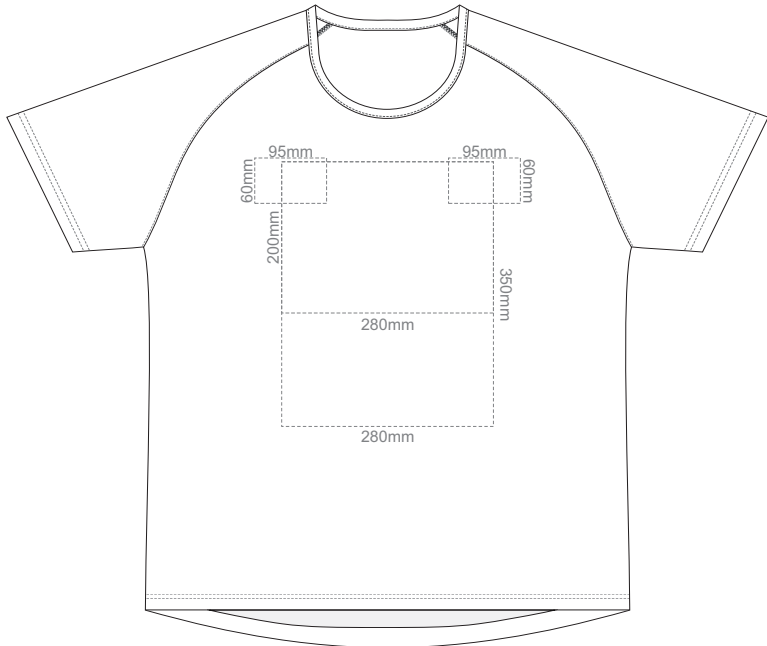

MEN'S L

10% of Actual Size  
Colourflex Transfer

FRONT MEN'S XL

BACK MEN'S XL

LEFT SLEEVE

RIGHT SLEEVE

MEN'S XL

10% of Actual Size  
Colourflex Transfer

FRONT MEN'S 2XL

BACK MEN'S 2XL

LEFT SLEEVE

RIGHT SLEEVE

MEN'S XXL

10% of Actual Size  
Colourflex Transfer

FRONT MEN'S 3XL

BACK MEN'S 3XL

LEFT SLEEVE

RIGHT SLEEVE

MEN'S 3XL

10% of Actual Size  
Embroidery

FRONT

LEFT SLEEVE

RIGHT SLEEVE

**MEN'S XS**

10% of Actual Size  
Embroidery

FRONT

LEFT SLEEVE

RIGHT SLEEVE

**MEN'S S**

10% of Actual Size  
Embroidery

FRONT

LEFT SLEEVE