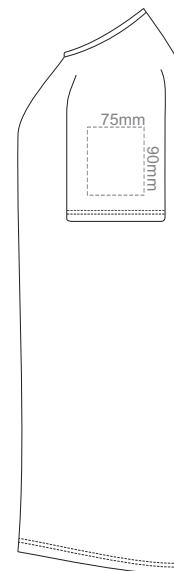

**MEN'S 3XL**

10% of Actual Size  
Colourflex Transfer

FRONT MEN'S EXTRA SMALL

BACK MEN'S EXTRA SMALL

LEFT SLEEVE

RIGHT SLEEVE

**MEN'S XS**

10% of Actual Size  
Colourflex Transfer

FRONT MEN'S SMALL

BACK MEN'S SMALL

LEFT SLEEVE

RIGHT SLEEVE

MEN'S S

10% of Actual Size  
Colourflex Transfer

FRONT MEN'S MEDIUM

BACK MEN'S MEDIUM

LEFT SLEEVE

RIGHT SLEEVE

MEN'S M

10% of Actual Size  
Colourflex Transfer

FRONT MEN'S LARGE

BACK MEN'S LARGE

LEFT SLEEVE

RIGHT SLEEVE

MEN'S L

10% of Actual Size  
Colourflex Transfer

FRONT MEN'S XL

BACK MEN'S XL

LEFT SLEEVE

RIGHT SLEEVE

MEN'S XL

10% of Actual Size  
Colourflex Transfer