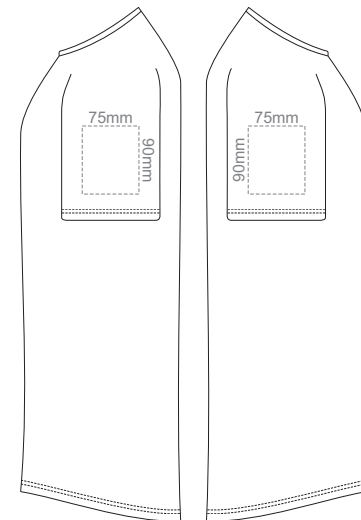

10% of Actual Size  
Screen Print

FRONT

BACK

10% of Actual Size  
Screen Print

LEFT SLEEVE

RIGHT SLEEVE

**MEN'S XS**

10% of Actual Size  
Screen Print

FRONT

BACK

10% of Actual Size  
Screen Print

LEFT SLEEVE

RIGHT SLEEVE

**MEN'S S**

10% of Actual Size  
Screen Print

FRONT

BACK

10% of Actual Size  
Screen Print

LEFT SLEEVE

RIGHT SLEEVE

**MEN'S M**

10% of Actual Size  
Screen Print

10% of Actual Size  
Screen Print

FRONT

BACK

LEFT SLEEVE

RIGHT SLEEVE

**MEN'S L**

10% of Actual Size  
Screen Print

FRONT

BACK

10% of Actual Size  
Screen Print