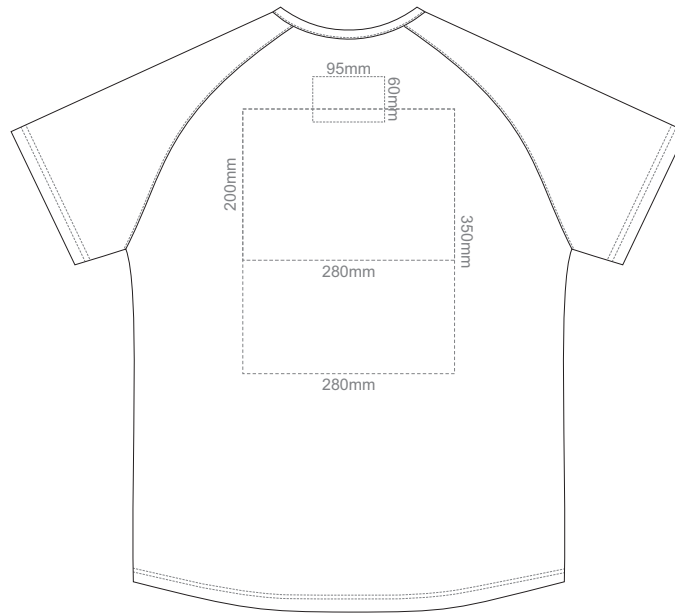

FRONT MEN'S SMALL

BACK MEN'S SMALL

LEFT SLEEVE

RIGHT SLEEVE

MEN'S S

10% of Actual Size  
Colourflex Transfer

FRONT MEN'S MEDIUM

BACK MEN'S MEDIUM

LEFT SLEEVE

RIGHT SLEEVE

MEN'S M

10% of Actual Size  
Colourflex Transfer

FRONT MEN'S LARGE

BACK MEN'S LARGE

LEFT SLEEVE

RIGHT SLEEVE

MEN'S L

10% of Actual Size  
Colourflex Transfer

FRONT MEN'S XL

BACK MEN'S XL

LEFT SLEEVE

RIGHT SLEEVE

MEN'S XL

10% of Actual Size  
Colourflex Transfer

FRONT MEN'S 2XL

BACK MEN'S 2XL

LEFT SLEEVE

RIGHT SLEEVE

MEN'S XXL

10% of Actual Size  
Colourflex Transfer

FRONT MEN'S 3XL

BACK MEN'S 3XL