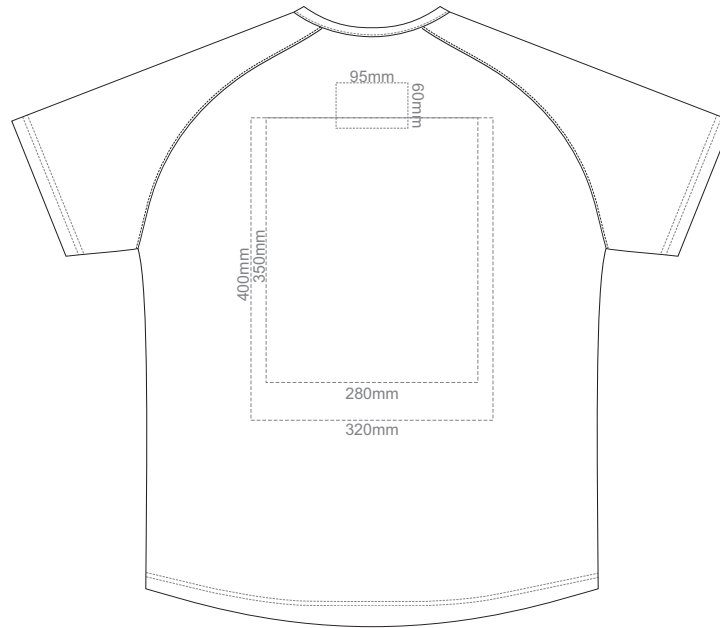

BACK

10% of Actual Size  
Screen Print

LEFT SLEEVE

RIGHT SLEEVE

**MEN'S M**

10% of Actual Size  
Screen Print

10% of Actual Size  
Screen Print

FRONT

BACK

LEFT SLEEVE

RIGHT SLEEVE

**MEN'S L**

10% of Actual Size  
Screen Print

FRONT

BACK

10% of Actual Size  
Screen Print

LEFT SLEEVE

RIGHT SLEEVE

**MEN'S XL**

10% of Actual Size  
Screen Print

FRONT

BACK

10% of Actual Size  
Screen Print

LEFT SLEEVE

RIGHT SLEEVE

**MEN'S XXL**

10% of Actual Size  
Screen Print

FRONT

BACK

10% of Actual Size  
Screen Print

LEFT SLEEVE

RIGHT SLEEVE