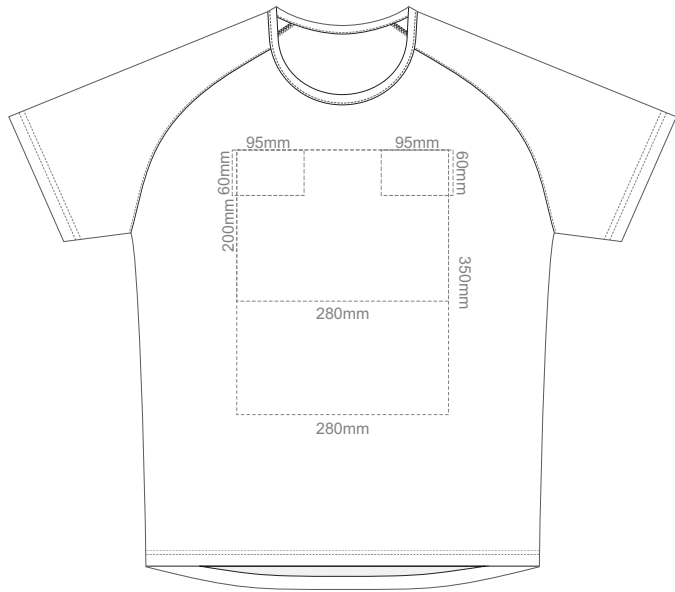

FRONT MEN'S SMALL

BACK MEN'S SMALL

LEFT SLEEVE

RIGHT SLEEVE

MEN'S S

10% of Actual Size  
Colourflex Transfer

FRONT MEN'S MEDIUM

BACK MEN'S MEDIUM

LEFT SLEEVE

RIGHT SLEEVE

MEN'S M

10% of Actual Size  
Colourflex Transfer

FRONT MEN'S LARGE

BACK MEN'S LARGE

LEFT SLEEVE

RIGHT SLEEVE

MEN'S L

10% of Actual Size  
Colourflex Transfer

FRONT MEN'S XL

BACK MEN'S XL

LEFT SLEEVE

RIGHT SLEEVE

MEN'S XL

10% of Actual Size  
Colourflex Transfer

FRONT MEN'S 2XL

BACK MEN'S 2XL

LEFT SLEEVE

RIGHT SLEEVE

MEN'S XXL

10% of Actual Size  
Colourflex Transfer

FRONT MEN'S 3XL

BACK MEN'S 3XL