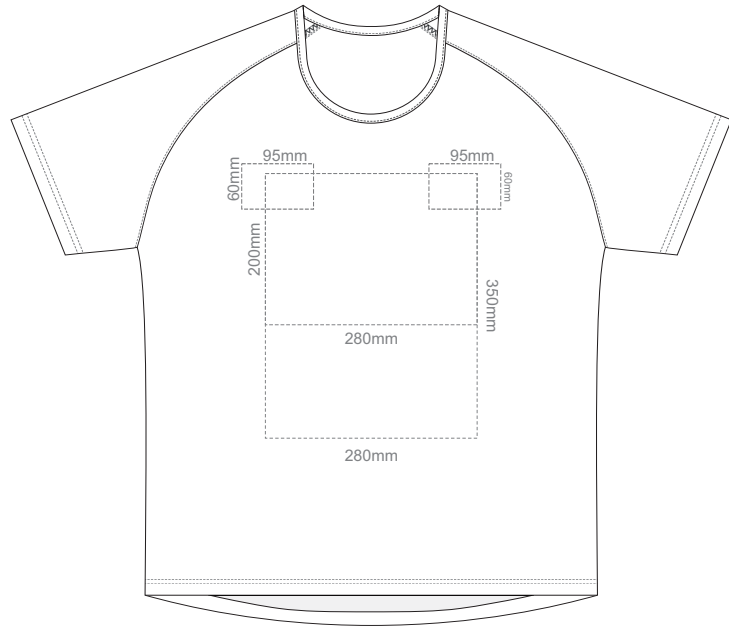

LEFT SLEEVE

RIGHT SLEEVE

MEN'S M

10% of Actual Size  
Colourflex Transfer

FRONT MEN'S LARGE

BACK MEN'S LARGE

LEFT SLEEVE

RIGHT SLEEVE

MEN'S L

10% of Actual Size  
Colourflex Transfer

FRONT MEN'S XL

BACK MEN'S XL

LEFT SLEEVE

RIGHT SLEEVE

MEN'S XL

10% of Actual Size  
Colourflex Transfer

FRONT MEN'S 2XL

BACK MEN'S 2XL

LEFT SLEEVE

RIGHT SLEEVE

MEN'S XXL

10% of Actual Size  
Colourflex Transfer

FRONT MEN'S 3XL

BACK MEN'S 3XL

LEFT SLEEVE

RIGHT SLEEVE

MEN'S 3XL

10% of Actual Size  
Embroidery

FRONT

LEFT SLEEVE

RIGHT SLEEVE

**MEN'S XS**