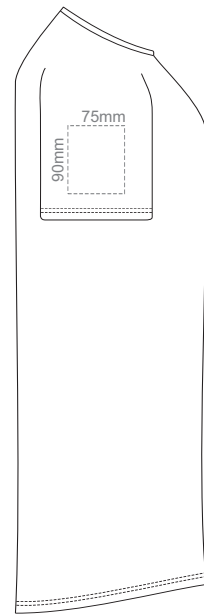

LEFT SLEEVE

RIGHT SLEEVE

MEN'S M

10% of Actual Size  
Colourflex Transfer

FRONT MEN'S LARGE

BACK MEN'S LARGE

LEFT SLEEVE

RIGHT SLEEVE

MEN'S L

10% of Actual Size  
Colourflex Transfer

FRONT MEN'S XL

BACK MEN'S XL

LEFT SLEEVE

RIGHT SLEEVE

MEN'S XL

10% of Actual Size  
Colourflex Transfer

FRONT MEN'S 2XL

BACK MEN'S 2XL

LEFT SLEEVE

RIGHT SLEEVE

MEN'S XXL

10% of Actual Size  
Colourflex Transfer

FRONT MEN'S 3XL

BACK MEN'S 3XL

LEFT SLEEVE

RIGHT SLEEVE

MEN'S 3XL

10% of Actual Size  
Embroidery

FRONT

LEFT SLEEVE

RIGHT SLEEVE

**MEN'S XS**