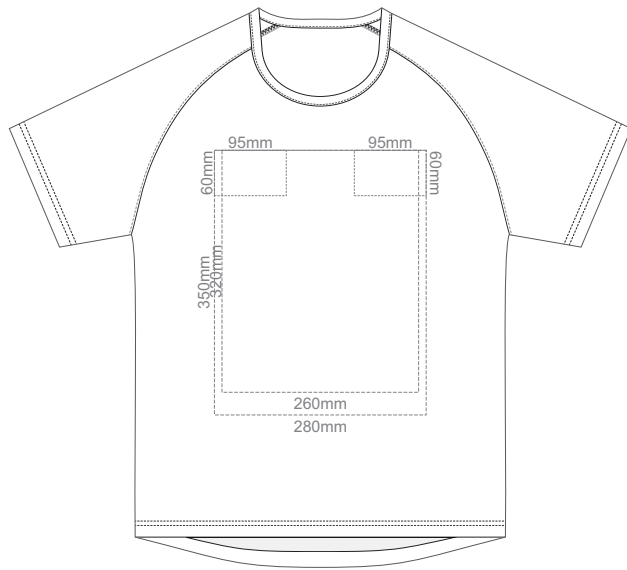

10% of Actual Size  
Screen Print

FRONT

BACK

10% of Actual Size  
Screen Print

LEFT SLEEVE

RIGHT SLEEVE

**MEN'S XS**

10% of Actual Size  
Screen Print

FRONT

BACK

10% of Actual Size  
Screen Print

LEFT SLEEVE

RIGHT SLEEVE

**MEN'S S**

10% of Actual Size  
Screen Print

FRONT

BACK

10% of Actual Size  
Screen Print

LEFT SLEEVE

RIGHT SLEEVE

**MEN'S M**

10% of Actual Size  
Screen Print

10% of Actual Size  
Screen Print

FRONT

BACK

LEFT SLEEVE

RIGHT SLEEVE

**MEN'S L**

10% of Actual Size  
Screen Print

FRONT

BACK

10% of Actual Size  
Screen Print