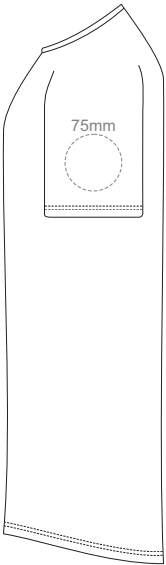

FRONT MEN'S 2XL

BACK MEN'S 2XL

LEFT SLEEVE

RIGHT SLEEVE

MEN'S XXL

10% of Actual Size  
Colourflex Transfer

FRONT MEN'S 3XL

BACK MEN'S 3XL

LEFT SLEEVE

RIGHT SLEEVE

MEN'S 3XL

10% of Actual Size  
Embroidery

FRONT

LEFT SLEEVE

RIGHT SLEEVE

**MEN'S XS**

10% of Actual Size  
Embroidery

FRONT

LEFT SLEEVE

RIGHT SLEEVE

**MEN'S S**

10% of Actual Size  
Embroidery

FRONT

LEFT SLEEVE

RIGHT SLEEVE

**MEN'S M**

10% of Actual Size  
Embroidery

**MEN'S L**

10% of Actual Size  
Embroidery

FRONT

LEFT SLEEVE

RIGHT SLEEVE