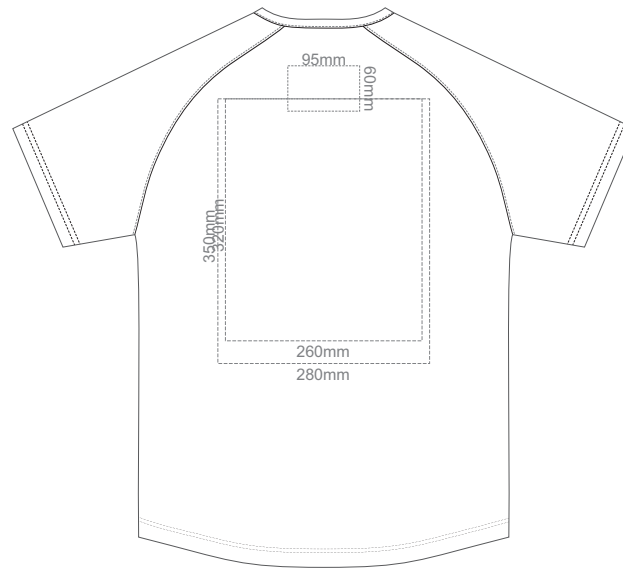

10% of Actual Size  
Screen Print

FRONT

BACK

10% of Actual Size  
Screen Print

LEFT SLEEVE

RIGHT SLEEVE

**MEN'S XS**

10% of Actual Size  
Screen Print

FRONT

BACK

10% of Actual Size  
Screen Print

LEFT SLEEVE

RIGHT SLEEVE

**MEN'S S**

10% of Actual Size  
Screen Print

FRONT

BACK

10% of Actual Size  
Screen Print

LEFT SLEEVE

RIGHT SLEEVE

**MEN'S M**

10% of Actual Size  
Screen Print

10% of Actual Size  
Screen Print

FRONT

BACK

LEFT SLEEVE

RIGHT SLEEVE

**MEN'S L**

10% of Actual Size  
Screen Print

FRONT

BACK

10% of Actual Size  
Screen Print