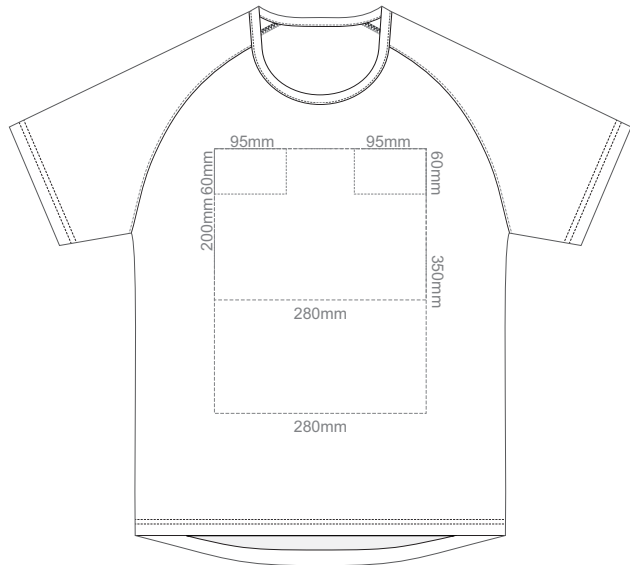

RIGHT SLEEVE

**MEN'S XXL**

10% of Actual Size  
Screen Print

FRONT

BACK

10% of Actual Size  
Screen Print

LEFT SLEEVE

RIGHT SLEEVE

**MEN'S 3XL**

10% of Actual Size  
Colourflex Transfer

FRONT MEN'S EXTRA SMALL

BACK MEN'S EXTRA SMALL

LEFT SLEEVE

RIGHT SLEEVE

**MEN'S XS**

10% of Actual Size  
Colourflex Transfer

FRONT MEN'S SMALL

BACK MEN'S SMALL

LEFT SLEEVE

RIGHT SLEEVE

MEN'S S

10% of Actual Size  
Colourflex Transfer

FRONT MEN'S MEDIUM

BACK MEN'S MEDIUM

LEFT SLEEVE

RIGHT SLEEVE

MEN'S M

10% of Actual Size  
Colourflex Transfer

FRONT MEN'S LARGE

BACK MEN'S LARGE

LEFT SLEEVE

RIGHT SLEEVE