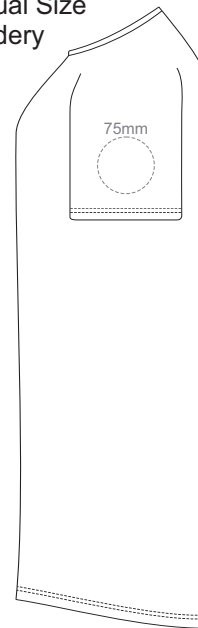

LEFT SLEEVE

RIGHT SLEEVE

MEN'S 3XL

10% of Actual Size  
Embroidery

FRONT

LEFT SLEEVE

RIGHT SLEEVE

**MEN'S XS**

10% of Actual Size  
Embroidery

FRONT

LEFT SLEEVE

RIGHT SLEEVE

**MEN'S S**

10% of Actual Size  
Embroidery

FRONT

LEFT SLEEVE

RIGHT SLEEVE

**MEN'S M**

10% of Actual Size  
Embroidery

**MEN'S L**

10% of Actual Size  
Embroidery

FRONT

LEFT SLEEVE

RIGHT SLEEVE

**MEN'S XL**

10% of Actual Size  
Embroidery

FRONT

LEFT SLEEVE

RIGHT SLEEVE

**MEN'S XXL**

10% of Actual Size  
Embroidery

FRONT