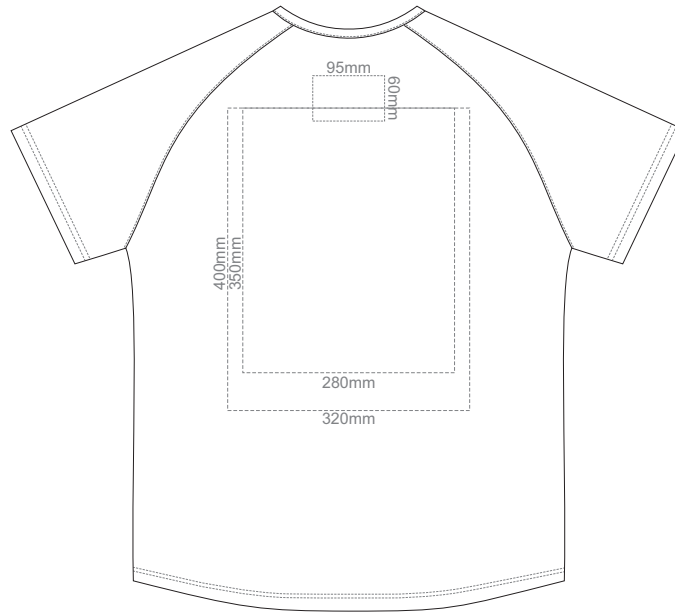

BACK

10% of Actual Size  
Screen Print

LEFT SLEEVE

RIGHT SLEEVE

**MEN'S M**

10% of Actual Size  
Screen Print

10% of Actual Size  
Screen Print

FRONT

BACK

LEFT SLEEVE

RIGHT SLEEVE

**MEN'S L**

10% of Actual Size  
Screen Print

FRONT

BACK

10% of Actual Size  
Screen Print

LEFT SLEEVE

RIGHT SLEEVE

**MEN'S XL**

10% of Actual Size  
Screen Print

FRONT

BACK

10% of Actual Size  
Screen Print

LEFT SLEEVE

RIGHT SLEEVE

**MEN'S XXL**

10% of Actual Size  
Screen Print

FRONT

BACK

10% of Actual Size  
Screen Print

LEFT SLEEVE

RIGHT SLEEVE