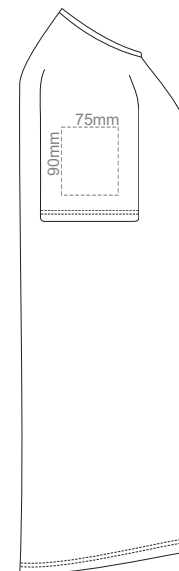

RIGHT SLEEVE

**MEN'S XXL**

10% of Actual Size  
Screen Print

FRONT

BACK

10% of Actual Size  
Screen Print

LEFT SLEEVE

RIGHT SLEEVE

**MEN'S 3XL**

10% of Actual Size  
Colourflex Transfer

FRONT MEN'S EXTRA SMALL

BACK MEN'S EXTRA SMALL

LEFT SLEEVE

RIGHT SLEEVE

**MEN'S XS**

10% of Actual Size  
Colourflex Transfer

FRONT MEN'S SMALL

BACK MEN'S SMALL

LEFT SLEEVE

RIGHT SLEEVE

MEN'S S

10% of Actual Size  
Colourflex Transfer

FRONT MEN'S MEDIUM

BACK MEN'S MEDIUM

LEFT SLEEVE

RIGHT SLEEVE

MEN'S M

10% of Actual Size  
Colourflex Transfer

FRONT MEN'S LARGE

BACK MEN'S LARGE

LEFT SLEEVE

RIGHT SLEEVE