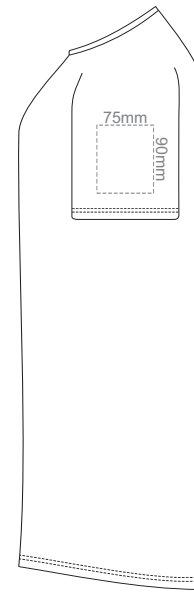

FRONT MEN'S SMALL

BACK MEN'S SMALL

LEFT SLEEVE

RIGHT SLEEVE

MEN'S S

10% of Actual Size  
Colourflex Transfer

FRONT MEN'S MEDIUM

BACK MEN'S MEDIUM

LEFT SLEEVE

RIGHT SLEEVE

MEN'S M

10% of Actual Size  
Colourflex Transfer

FRONT MEN'S LARGE

BACK MEN'S LARGE

LEFT SLEEVE

RIGHT SLEEVE

MEN'S L

10% of Actual Size  
Colourflex Transfer

FRONT MEN'S XL

BACK MEN'S XL

LEFT SLEEVE

RIGHT SLEEVE

MEN'S XL

10% of Actual Size  
Colourflex Transfer

FRONT MEN'S 2XL

BACK MEN'S 2XL

LEFT SLEEVE

RIGHT SLEEVE

MEN'S XXL

10% of Actual Size  
Colourflex Transfer

FRONT MEN'S 3XL

BACK MEN'S 3XL