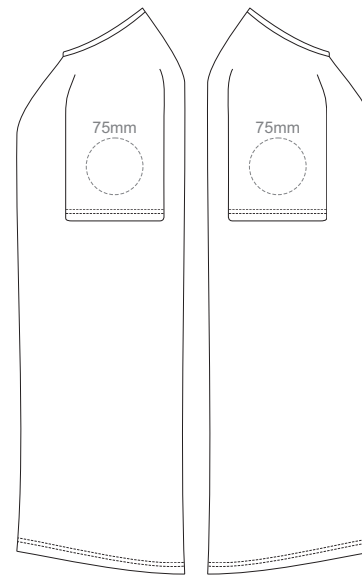

LEFT SLEEVE

RIGHT SLEEVE

MEN'S 3XL

10% of Actual Size  
Embroidery

FRONT

LEFT SLEEVE

RIGHT SLEEVE

**MEN'S XS**

10% of Actual Size  
Embroidery

FRONT

LEFT SLEEVE

RIGHT SLEEVE

**MEN'S S**

10% of Actual Size  
Embroidery

FRONT

LEFT SLEEVE

RIGHT SLEEVE

**MEN'S M**

10% of Actual Size  
Embroidery

**MEN'S L**

10% of Actual Size  
Embroidery

FRONT

LEFT SLEEVE

RIGHT SLEEVE

**MEN'S XL**

10% of Actual Size  
Embroidery

FRONT

LEFT SLEEVE

RIGHT SLEEVE

**MEN'S XXL**

10% of Actual Size  
Embroidery

FRONT