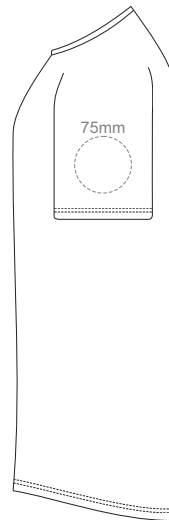

FRONT MEN'S 2XL

BACK MEN'S 2XL

LEFT SLEEVE

RIGHT SLEEVE

MEN'S XXL

10% of Actual Size  
Colourflex Transfer

FRONT MEN'S 3XL

BACK MEN'S 3XL

LEFT SLEEVE

RIGHT SLEEVE

MEN'S 3XL

10% of Actual Size  
Embroidery

FRONT

LEFT SLEEVE

RIGHT SLEEVE

**MEN'S XS**

10% of Actual Size  
Embroidery

FRONT

LEFT SLEEVE

RIGHT SLEEVE

**MEN'S S**

10% of Actual Size  
Embroidery

FRONT

LEFT SLEEVE

RIGHT SLEEVE

**MEN'S M**

10% of Actual Size  
Embroidery

**MEN'S L**

10% of Actual Size  
Embroidery

FRONT

LEFT SLEEVE

RIGHT SLEEVE