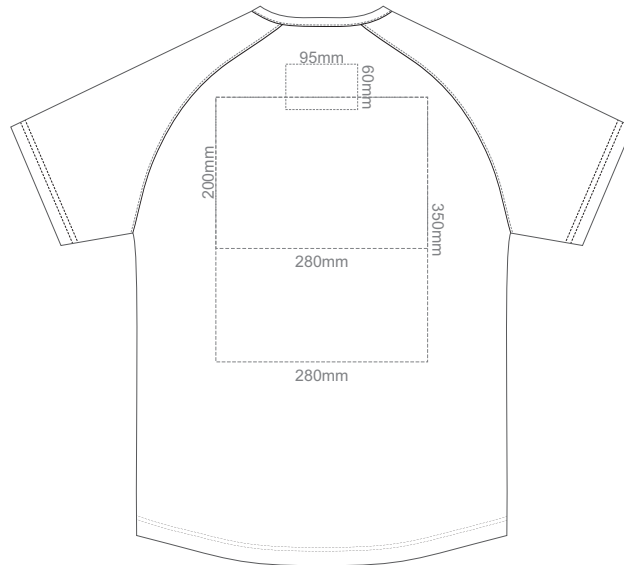

RIGHT SLEEVE

**MEN'S XXL**

10% of Actual Size  
Screen Print

FRONT

BACK

10% of Actual Size  
Screen Print

LEFT SLEEVE

RIGHT SLEEVE

**MEN'S 3XL**

10% of Actual Size  
Colourflex Transfer

FRONT MEN'S EXTRA SMALL

BACK MEN'S EXTRA SMALL

LEFT SLEEVE

RIGHT SLEEVE

**MEN'S XS**

10% of Actual Size  
Colourflex Transfer

FRONT MEN'S SMALL

BACK MEN'S SMALL

LEFT SLEEVE

RIGHT SLEEVE

MEN'S S

10% of Actual Size  
Colourflex Transfer

FRONT MEN'S MEDIUM

BACK MEN'S MEDIUM

LEFT SLEEVE

RIGHT SLEEVE

MEN'S M

10% of Actual Size  
Colourflex Transfer

FRONT MEN'S LARGE

BACK MEN'S LARGE

LEFT SLEEVE

RIGHT SLEEVE