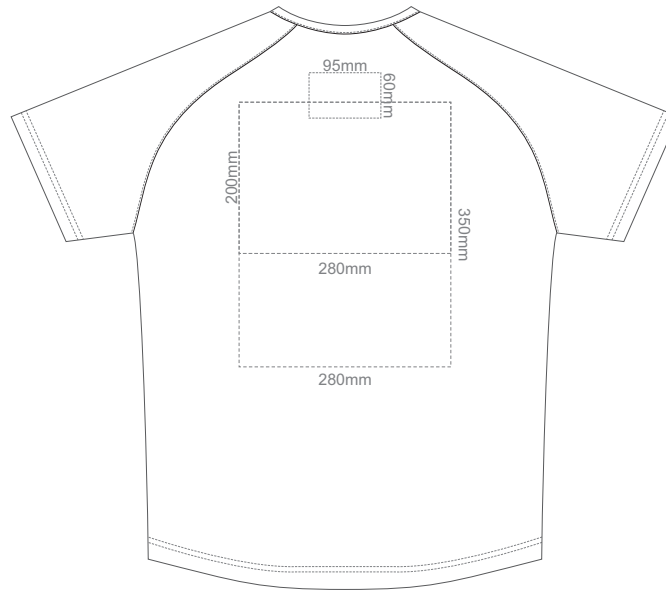

FRONT MEN'S SMALL

BACK MEN'S SMALL

LEFT SLEEVE

RIGHT SLEEVE

MEN'S S

10% of Actual Size  
Colourflex Transfer

FRONT MEN'S MEDIUM

BACK MEN'S MEDIUM

LEFT SLEEVE

RIGHT SLEEVE

MEN'S M

10% of Actual Size  
Colourflex Transfer

FRONT MEN'S LARGE

BACK MEN'S LARGE

LEFT SLEEVE

RIGHT SLEEVE

MEN'S L

10% of Actual Size  
Colourflex Transfer

FRONT MEN'S XL

BACK MEN'S XL

LEFT SLEEVE

RIGHT SLEEVE

MEN'S XL

10% of Actual Size  
Colourflex Transfer

FRONT MEN'S 2XL

BACK MEN'S 2XL

LEFT SLEEVE

RIGHT SLEEVE

MEN'S XXL

10% of Actual Size  
Colourflex Transfer

FRONT MEN'S 3XL

BACK MEN'S 3XL