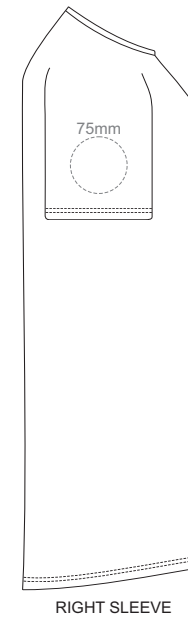

LEFT SLEEVE

RIGHT SLEEVE

MEN'S 3XL

10% of Actual Size  
Embroidery

FRONT

LEFT SLEEVE

RIGHT SLEEVE

**MEN'S XS**

10% of Actual Size  
Embroidery

FRONT

LEFT SLEEVE

RIGHT SLEEVE

**MEN'S S**

10% of Actual Size  
Embroidery

FRONT

LEFT SLEEVE

RIGHT SLEEVE

**MEN'S M**

10% of Actual Size  
Embroidery

**MEN'S L**

10% of Actual Size  
Embroidery

FRONT

LEFT SLEEVE

RIGHT SLEEVE

**MEN'S XL**

10% of Actual Size  
Embroidery

FRONT

LEFT SLEEVE

RIGHT SLEEVE

**MEN'S XXL**

10% of Actual Size  
Embroidery

FRONT