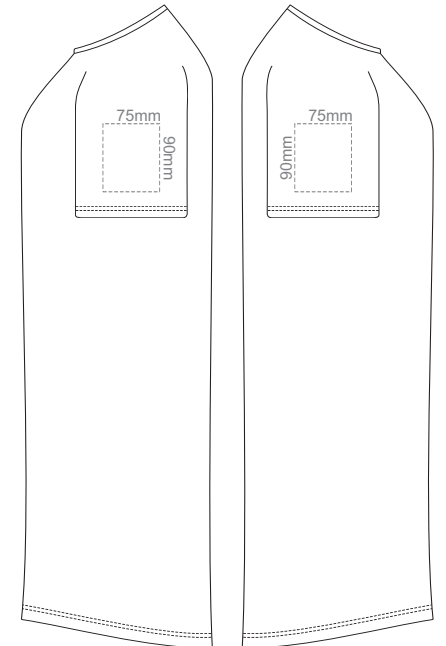

MEN'S L

10% of Actual Size  
Colourflex Transfer

FRONT MEN'S XL

BACK MEN'S XL

LEFT SLEEVE

RIGHT SLEEVE

MEN'S XL

10% of Actual Size  
Colourflex Transfer

FRONT MEN'S 2XL

BACK MEN'S 2XL

LEFT SLEEVE

RIGHT SLEEVE

MEN'S XXL

10% of Actual Size  
Colourflex Transfer

FRONT MEN'S 3XL

BACK MEN'S 3XL

LEFT SLEEVE

RIGHT SLEEVE

MEN'S 3XL

10% of Actual Size  
Embroidery

FRONT

LEFT SLEEVE

RIGHT SLEEVE

**MEN'S XS**

10% of Actual Size  
Embroidery

FRONT

LEFT SLEEVE

RIGHT SLEEVE

**MEN'S S**

10% of Actual Size  
Embroidery

FRONT

LEFT SLEEVE