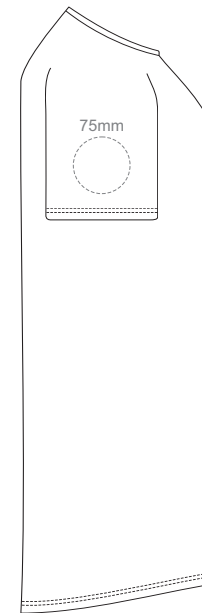

LEFT SLEEVE

RIGHT SLEEVE

MEN'S 3XL

10% of Actual Size  
Embroidery

FRONT

LEFT SLEEVE

RIGHT SLEEVE

**MEN'S XS**

10% of Actual Size  
Embroidery

FRONT

LEFT SLEEVE

RIGHT SLEEVE

**MEN'S S**

10% of Actual Size  
Embroidery

FRONT

LEFT SLEEVE

RIGHT SLEEVE

**MEN'S M**

10% of Actual Size  
Embroidery

**MEN'S L**

10% of Actual Size  
Embroidery

FRONT

LEFT SLEEVE

RIGHT SLEEVE

**MEN'S XL**

10% of Actual Size  
Embroidery

FRONT

LEFT SLEEVE

RIGHT SLEEVE

**MEN'S XXL**

10% of Actual Size  
Embroidery

FRONT