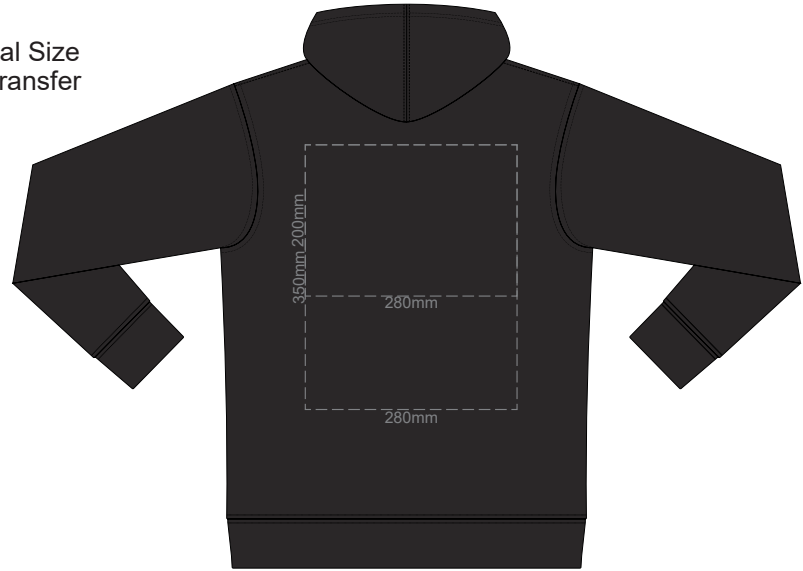

BACK MEDIUM

10% of Actual Size
Screen Print (3 col max)

FRONT LARGE

BACK LARGE

10% of Actual Size
Screen Print (3 col max)

FRONT XL

BACK XL

10% of Actual Size
Screen Print (3 col max)

FRONT 2XL

BACK 2XL

10% of Actual Size
Screen Print (3 col max)

FRONT 3XL

BACK 3XL

10% of Actual Size
Screen Print (3 col max)

FRONT 4XL

BACK 4XL

10% of Actual Size
Colourflex Transfer

Print area 280x200mm can be rotated to best suit.

FRONT XS

BACK XS

10% of Actual Size
Colourflex Transfer

Print area 280x200mm can be rotated to best suit.

FRONT SMALL

BACK SMALL

FRONT MEDIUM

10% of Actual Size
Colourflex Transfer

Print area 280x200mm can be rotated to best suit.

BACK MEDIUM

FRONT LARGE

10% of Actual Size
Colourflex Transfer

Print area 280x200mm can be rotated to best suit.