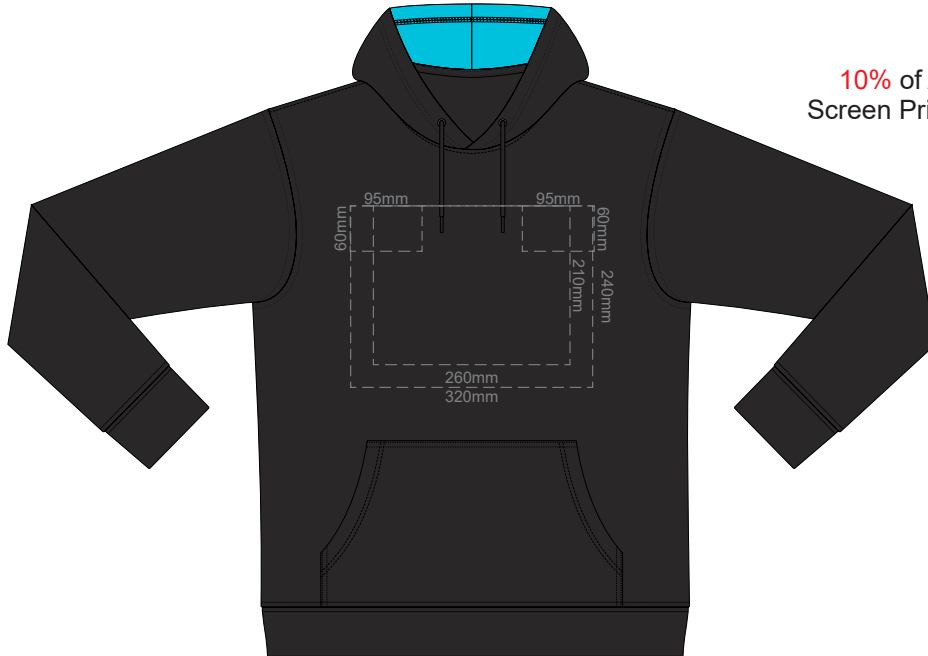

10% of Actual Size
Screen Print (3 col max)

FRONT XS

BACK XS

10% of Actual Size
Screen Print (3 col max)

FRONT SMALL

BACK SMALL

10% of Actual Size
Screen Print (3 col max)

FRONT MEDIUM

BACK MEDIUM

10% of Actual Size
Screen Print (3 col max)

FRONT LARGE

BACK LARGE

10% of Actual Size
Screen Print (3 col max)

FRONT XL

BACK XL

10% of Actual Size
Screen Print (3 col max)

FRONT 2XL

BACK 2XL

10% of Actual Size
Screen Print (3 col max)

FRONT 3XL

BACK 3XL

10% of Actual Size
Screen Print (3 col max)

FRONT 4XL

BACK 4XL

10% of Actual Size
Colourflex Transfer

Print area 280x200mm can be rotated to best suit.

FRONT XS

BACK XS

10% of Actual Size
Colourflex Transfer

Print area 280x200mm can be rotated to best suit.

FRONT SMALL