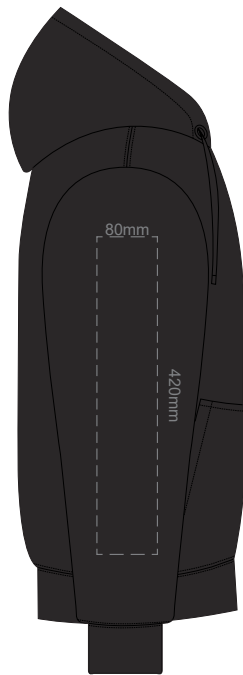

BACK 2XL

10% of Actual Size
Colourflex Transfer

FRONT 3XL

Print area 280x200mm can be rotated to best suit.

BACK 3XL

10% of Actual Size
Colourflex Transfer

FRONT 4XL

Print area 280x200mm can be rotated to best suit.

BACK 4XL

10% of Actual Size
Colourflex Transfer

SIDE 1 XS

SIDE 2 XS

10% of Actual Size
Colourflex Transfer

SIDE 1 SMALL

SIDE 2 SMALL

10% of Actual Size
Colourflex Transfer

SIDE 1 MEDIUM

SIDE 2 MEDIUM

10% of Actual Size
Colourflex Transfer

SIDE 1 LARGE

SIDE 2 LARGE

10% of Actual Size
Colourflex Transfer

SIDE 1 XL

SIDE 2 XL

10% of Actual Size
Colourflex Transfer

SIDE 1 2XL

SIDE 2 2XL

10% of Actual Size
Colourflex Transfer

SIDE 1 3XL

SIDE 2 3XL

10% of Actual Size
Colourflex Transfer

SIDE 1 4XL