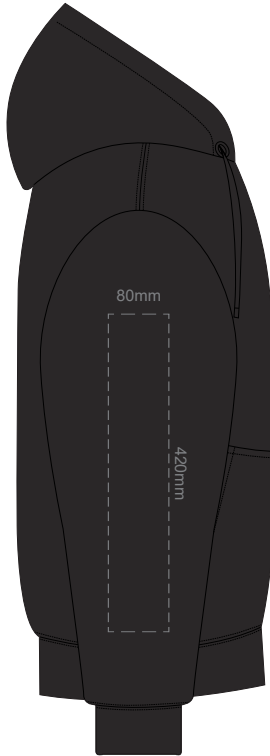

BACK 4XL

10% of Actual Size
Colourflex Transfer

SIDE 1 XS

SIDE 2 XS

10% of Actual Size
Colourflex Transfer

SIDE 1 SMALL

SIDE 2 SMALL

10% of Actual Size
Colourflex Transfer

SIDE 1 MEDIUM

SIDE 2 MEDIUM

10% of Actual Size
Colourflex Transfer

SIDE 1 LARGE

SIDE 2 LARGE

10% of Actual Size
Colourflex Transfer

SIDE 1 XL

SIDE 2 XL

10% of Actual Size
Colourflex Transfer

SIDE 1 2XL

SIDE 2 2XL

10% of Actual Size
Colourflex Transfer

SIDE 1 3XL

SIDE 2 3XL

10% of Actual Size
Colourflex Transfer

SIDE 1 4XL

SIDE 2 4XL

10% of Actual Size
Embroidery

FRONT XS

10% of Actual Size
Embroidery

FRONT SMALL

10% of Actual Size
Embroidery

FRONT MEDIUM

10% of Actual Size
Embroidery