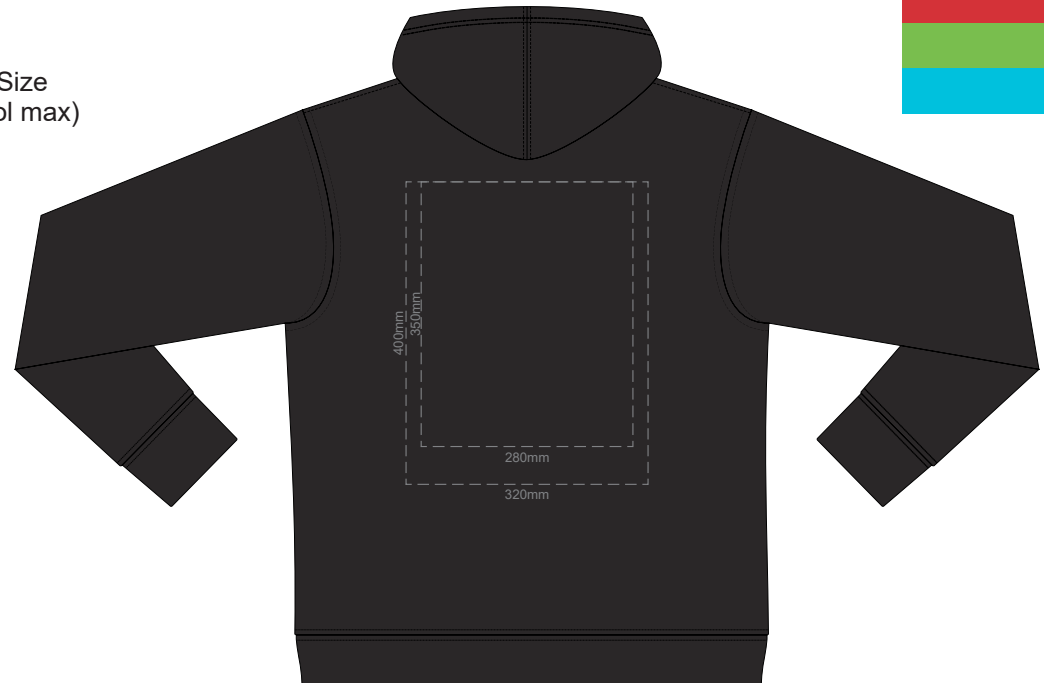

10% of Actual Size
Screen Print (3 col max)

FRONT XS

BACK XS

10% of Actual Size
Screen Print (3 col max)

FRONT SMALL

BACK SMALL

10% of Actual Size
Screen Print (3 col max)

FRONT MEDIUM

BACK MEDIUM

10% of Actual Size
Screen Print (3 col max)

FRONT LARGE

BACK LARGE

10% of Actual Size
Screen Print (3 col max)

FRONT XL

BACK XL

10% of Actual Size
Screen Print (3 col max)

FRONT 2XL

BACK 2XL

10% of Actual Size
Screen Print (3 col max)

FRONT 3XL

BACK 3XL

10% of Actual Size
Screen Print (3 col max)

FRONT 4XL

BACK 4XL

10% of Actual Size
Colourflex Transfer

Print area 280x200mm can be rotated to best suit.

FRONT XS

BACK XS

10% of Actual Size
Colourflex Transfer

Print area 280x200mm can be rotated to best suit.

FRONT SMALL