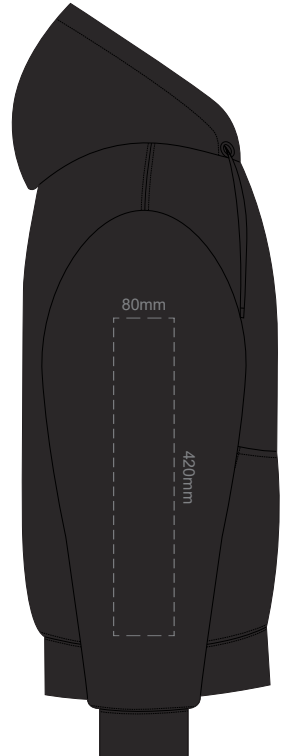

BACK 4XL

10% of Actual Size
Colourflex Transfer

SIDE 1 XS

SIDE 2 XS

10% of Actual Size
Colourflex Transfer

SIDE 1 SMALL

SIDE 2 SMALL

10% of Actual Size
Colourflex Transfer

SIDE 1 MEDIUM

SIDE 2 MEDIUM

10% of Actual Size
Colourflex Transfer

SIDE 1 LARGE

SIDE 2 LARGE

10% of Actual Size
Colourflex Transfer

SIDE 1 XL

SIDE 2 XL

10% of Actual Size
Colourflex Transfer

SIDE 1 2XL

SIDE 2 2XL

10% of Actual Size
Colourflex Transfer

SIDE 1 3XL

SIDE 2 3XL

10% of Actual Size
Colourflex Transfer

SIDE 1 4XL

SIDE 2 4XL

10% of Actual Size
Embroidery

FRONT XS

10% of Actual Size
Embroidery

FRONT SMALL

10% of Actual Size
Embroidery

FRONT MEDIUM

10% of Actual Size
Embroidery