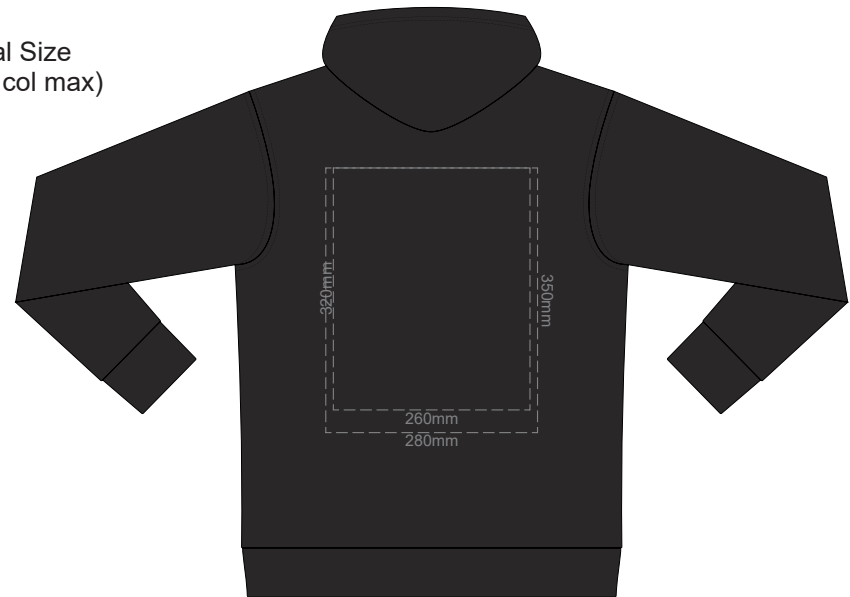

10% of Actual Size
Screen Print (3 col max)

FRONT XS

BACK XS

10% of Actual Size
Screen Print (3 col max)

FRONT SMALL

BACK SMALL

10% of Actual Size
Screen Print (3 col max)

FRONT MEDIUM

BACK MEDIUM

10% of Actual Size
Screen Print (3 col max)

FRONT LARGE

BACK LARGE

10% of Actual Size
Screen Print (3 col max)

FRONT XL

BACK XL

10% of Actual Size
Screen Print (3 col max)

FRONT 2XL

BACK 2XL

10% of Actual Size
Screen Print (3 col max)

FRONT 3XL

BACK 3XL

10% of Actual Size
Screen Print (3 col max)

FRONT 4XL

BACK 4XL

10% of Actual Size
Colourflex Transfer

Print area 280x200mm can be rotated to best suit.

FRONT XS

BACK XS

10% of Actual Size
Colourflex Transfer

Print area 280x200mm can be rotated to best suit.

FRONT SMALL