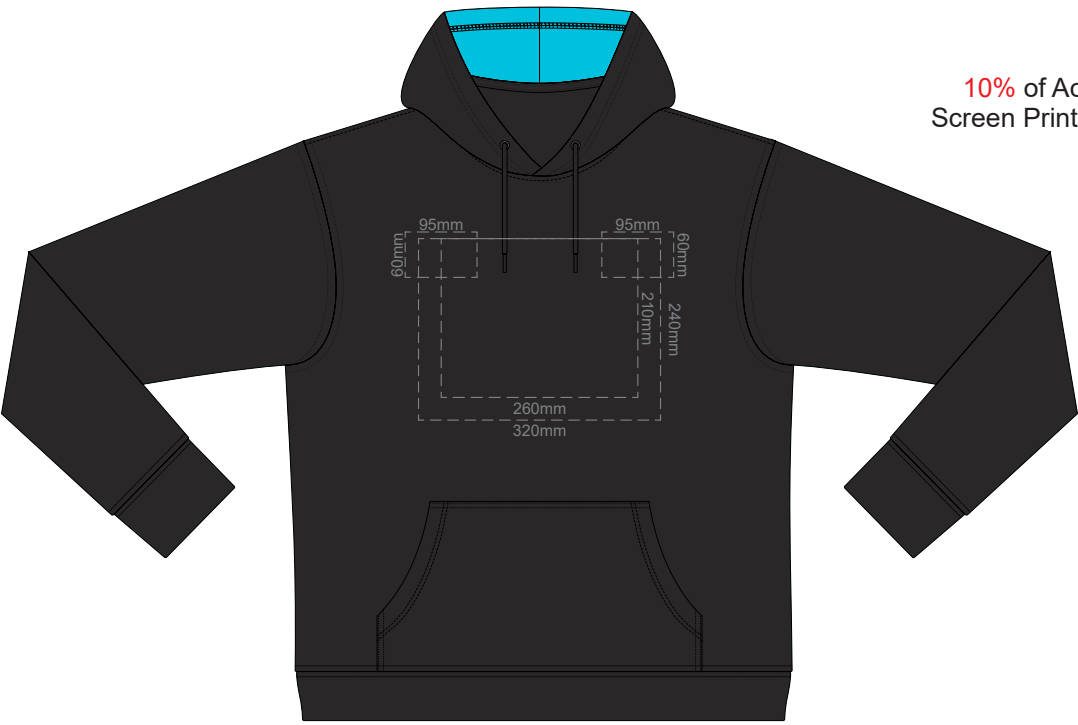

10% of Actual Size
Screen Print (3 col max)

FRONT XS

BACK XS

10% of Actual Size
Screen Print (3 col max)

FRONT SMALL

BACK SMALL

10% of Actual Size
Screen Print (3 col max)

FRONT MEDIUM

BACK MEDIUM

10% of Actual Size
Screen Print (3 col max)

FRONT LARGE

BACK LARGE

10% of Actual Size
Screen Print (3 col max)

FRONT XL

BACK XL

10% of Actual Size
Screen Print (3 col max)

FRONT 2XL

BACK 2XL

10% of Actual Size
Screen Print (3 col max)

FRONT 3XL

BACK 3XL

10% of Actual Size
Screen Print (3 col max)

FRONT 4XL

BACK 4XL

10% of Actual Size
Colourflex Transfer

Print area 280x200mm can be rotated to best suit.

FRONT XS

BACK XS

10% of Actual Size
Colourflex Transfer

Print area 280x200mm can be rotated to best suit.

FRONT SMALL