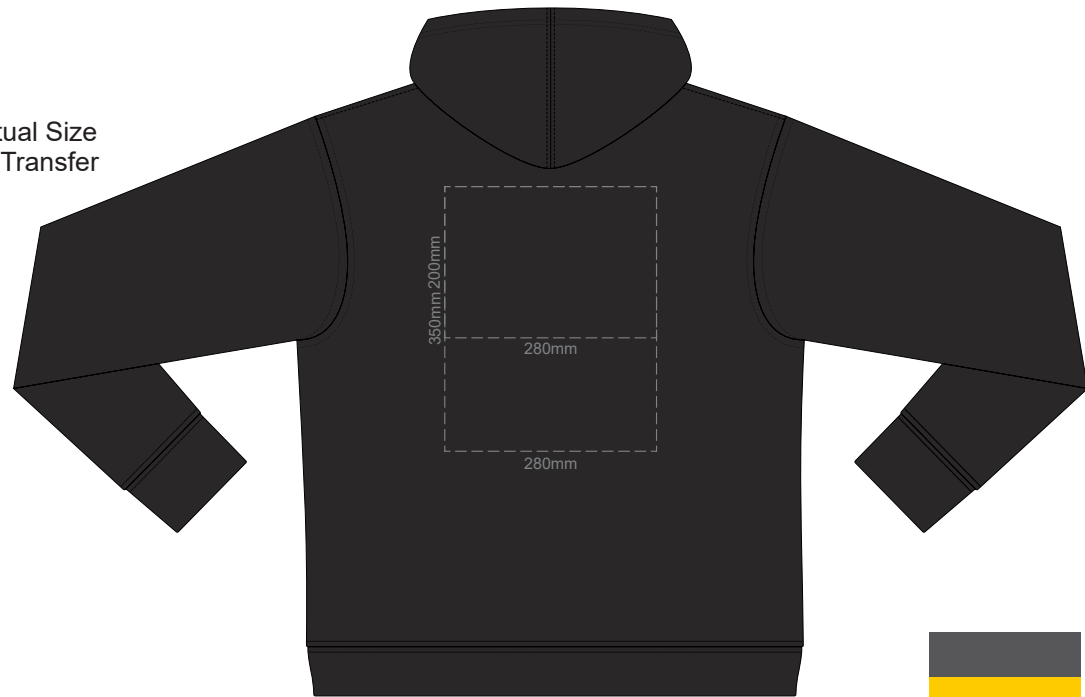

10% of Actual Size
Colourflex Transfer

Print area 280x200mm can be rotated to best suit.

FRONT XS

BACK XS

10% of Actual Size
Colourflex Transfer

Print area 280x200mm can be rotated to best suit.

FRONT SMALL

BACK SMALL

FRONT MEDIUM

10% of Actual Size
Colourflex Transfer

Print area 280x200mm can be rotated to best suit.

BACK MEDIUM

FRONT LARGE

10% of Actual Size
Colourflex Transfer

Print area 280x200mm can be rotated to best suit.

BACK LARGE

10% of Actual Size
Colourflex Transfer

FRONT XL

Print area 280x200mm can be rotated to best suit.

BACK XL

10% of Actual Size
Colourflex Transfer

FRONT 2XL

Print area 280x200mm can be rotated to best suit.

BACK 2XL

10% of Actual Size
Colourflex Transfer

FRONT 3XL

Print area 280x200mm can be rotated to best suit.

BACK 3XL

10% of Actual Size
Colourflex Transfer

FRONT 4XL

Print area 280x200mm can be rotated to best suit.