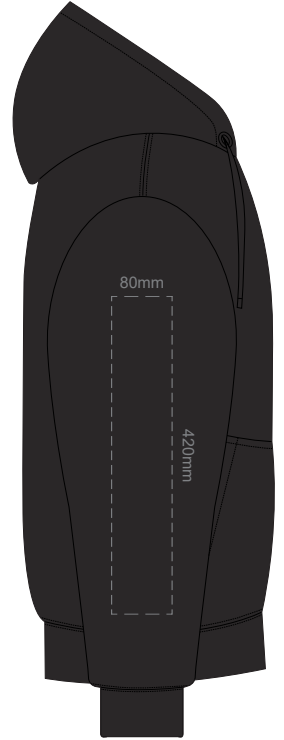

BACK 4XL

10% of Actual Size
Colourflex Transfer

SIDE 1 XS

SIDE 2 XS

10% of Actual Size
Colourflex Transfer

SIDE 1 SMALL

SIDE 2 SMALL

10% of Actual Size
Colourflex Transfer

SIDE 1 MEDIUM

SIDE 2 MEDIUM

10% of Actual Size
Colourflex Transfer

SIDE 1 LARGE

SIDE 2 LARGE

10% of Actual Size
Colourflex Transfer

SIDE 1 XL

SIDE 2 XL

10% of Actual Size
Colourflex Transfer

SIDE 1 2XL

SIDE 2 2XL

10% of Actual Size
Colourflex Transfer

SIDE 1 3XL

SIDE 2 3XL

10% of Actual Size
Colourflex Transfer

SIDE 1 4XL

SIDE 2 4XL

10% of Actual Size
Embroidery

FRONT XS

10% of Actual Size
Embroidery

FRONT SMALL

10% of Actual Size
Embroidery

FRONT MEDIUM

10% of Actual Size
Embroidery