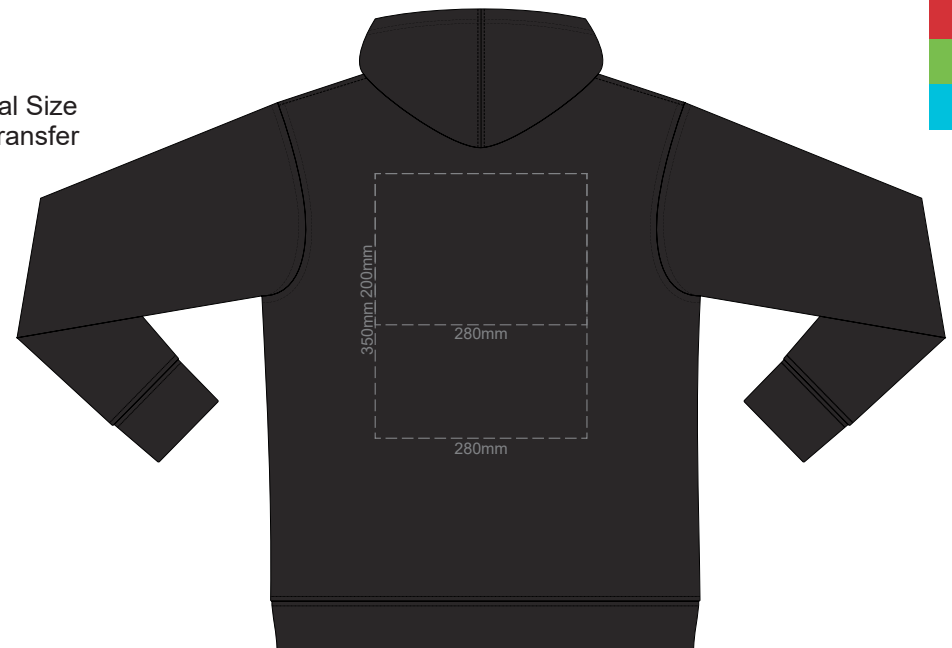

10% of Actual Size
Colourflex Transfer

Print area 280x200mm can be rotated to best suit.

FRONT XS

BACK XS

10% of Actual Size
Colourflex Transfer

Print area 280x200mm can be rotated to best suit.

FRONT SMALL

BACK SMALL

FRONT MEDIUM

10% of Actual Size
Colourflex Transfer

Print area 280x200mm can be rotated to best suit.

BACK MEDIUM

FRONT LARGE

10% of Actual Size
Colourflex Transfer

Print area 280x200mm can be rotated to best suit.

BACK LARGE

10% of Actual Size
Colourflex Transfer

FRONT XL

Print area 280x200mm can be rotated to best suit.

BACK XL

10% of Actual Size
Colourflex Transfer

FRONT 2XL

Print area 280x200mm can be rotated to best suit.

BACK 2XL

10% of Actual Size
Colourflex Transfer

FRONT 3XL

Print area 280x200mm can be rotated to best suit.

BACK 3XL

10% of Actual Size
Colourflex Transfer

FRONT 4XL

Print area 280x200mm can be rotated to best suit.