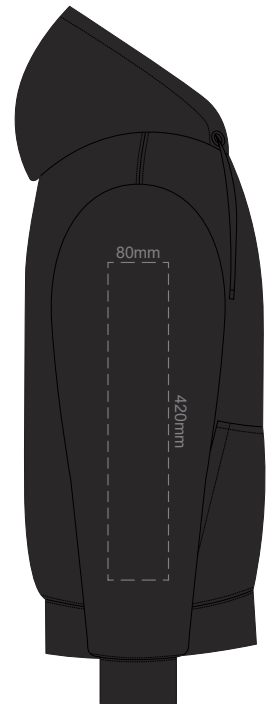

BACK 4XL

10% of Actual Size
Colourflex Transfer

SIDE 1 XS

SIDE 2 XS

10% of Actual Size
Colourflex Transfer

SIDE 1 SMALL

SIDE 2 SMALL

10% of Actual Size
Colourflex Transfer

SIDE 1 MEDIUM

SIDE 2 MEDIUM

10% of Actual Size
Colourflex Transfer

SIDE 1 LARGE

SIDE 2 LARGE

10% of Actual Size
Colourflex Transfer

SIDE 1 XL

SIDE 2 XL

10% of Actual Size
Colourflex Transfer

SIDE 1 2XL

SIDE 2 2XL

10% of Actual Size
Colourflex Transfer

SIDE 1 3XL

SIDE 2 3XL

10% of Actual Size
Colourflex Transfer

SIDE 1 4XL

SIDE 2 4XL

10% of Actual Size
Embroidery

FRONT XS

10% of Actual Size
Embroidery

FRONT SMALL

10% of Actual Size
Embroidery

FRONT MEDIUM

10% of Actual Size
Embroidery