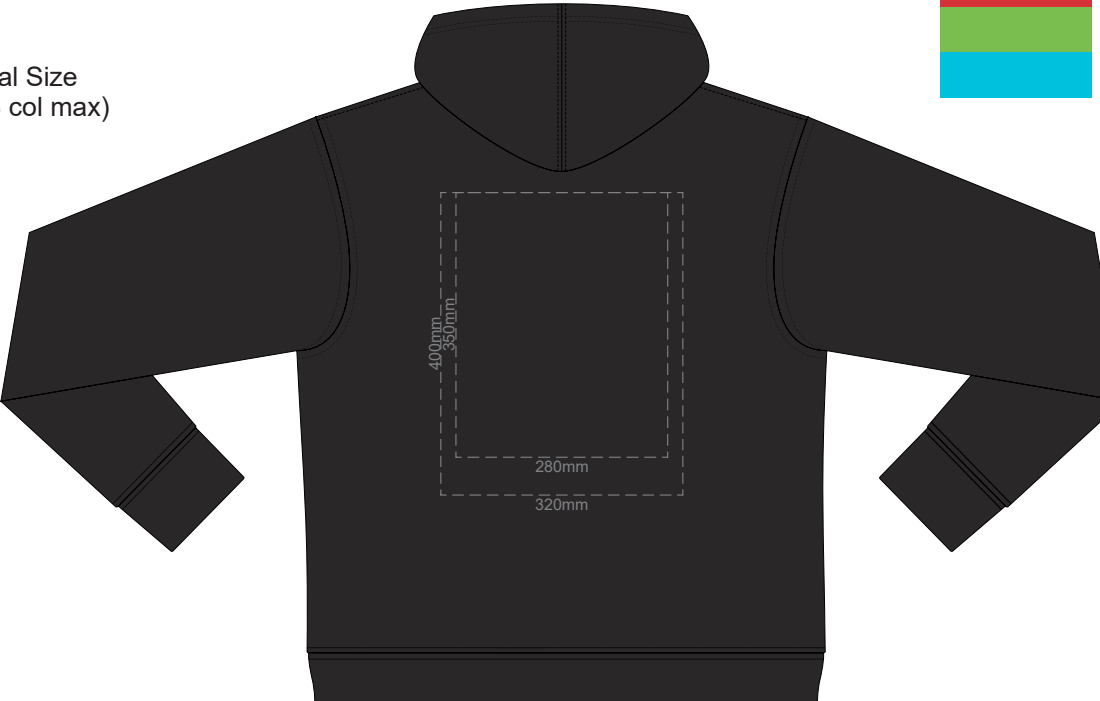

BACK MEDIUM

10% of Actual Size
Screen Print (3 col max)

FRONT LARGE

BACK LARGE

10% of Actual Size
Screen Print (3 col max)

FRONT XL

BACK XL

10% of Actual Size
Screen Print (3 col max)

FRONT 2XL

BACK 2XL

10% of Actual Size
Screen Print (3 col max)

FRONT 3XL

BACK 3XL

10% of Actual Size
Screen Print (3 col max)

FRONT 4XL

BACK 4XL

10% of Actual Size
Colourflex Transfer

Print area 280x200mm can be rotated to best suit.

FRONT XS

BACK XS

10% of Actual Size
Colourflex Transfer

Print area 280x200mm can be rotated to best suit.

FRONT SMALL

BACK SMALL

FRONT MEDIUM

10% of Actual Size
Colourflex Transfer

Print area 280x200mm can be rotated to best suit.

BACK MEDIUM

FRONT LARGE

10% of Actual Size
Colourflex Transfer

Print area 280x200mm can be rotated to best suit.