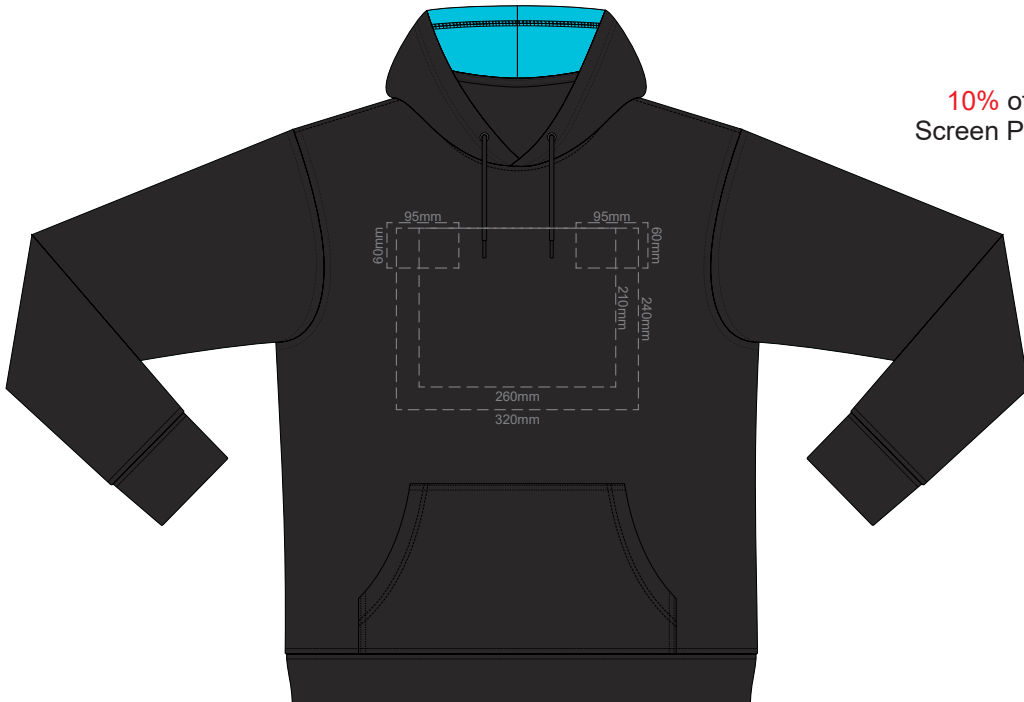

10% of Actual Size
Screen Print (3 col max)

FRONT XS

BACK XS

10% of Actual Size
Screen Print (3 col max)

FRONT SMALL

BACK SMALL

10% of Actual Size
Screen Print (3 col max)

FRONT MEDIUM

BACK MEDIUM

10% of Actual Size
Screen Print (3 col max)

FRONT LARGE

BACK LARGE

10% of Actual Size
Screen Print (3 col max)

FRONT XL

BACK XL

10% of Actual Size
Screen Print (3 col max)

FRONT 2XL

BACK 2XL

10% of Actual Size
Screen Print (3 col max)

FRONT 3XL

BACK 3XL

10% of Actual Size
Screen Print (3 col max)

FRONT 4XL

BACK 4XL

10% of Actual Size
Colourflex Transfer

Print area 280x200mm can be rotated to best suit.

FRONT XS

BACK XS

10% of Actual Size
Colourflex Transfer

Print area 280x200mm can be rotated to best suit.

FRONT SMALL