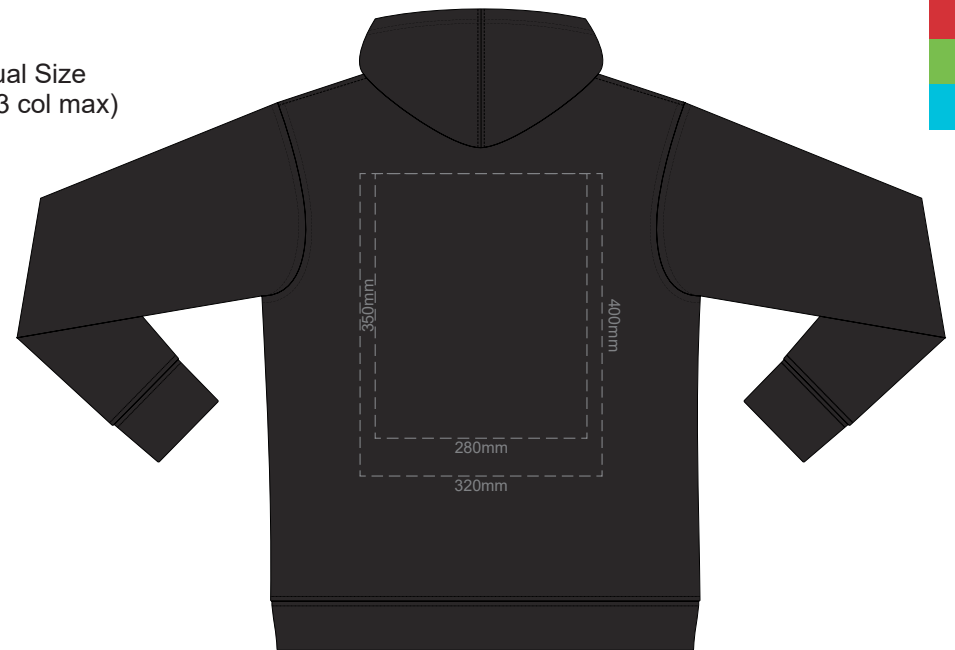

10% of Actual Size
Screen Print (3 col max)

FRONT XS

BACK XS

10% of Actual Size
Screen Print (3 col max)

FRONT SMALL

BACK SMALL

10% of Actual Size
Screen Print (3 col max)

FRONT MEDIUM

BACK MEDIUM

10% of Actual Size
Screen Print (3 col max)

FRONT LARGE

BACK LARGE

10% of Actual Size
Screen Print (3 col max)

FRONT XL

BACK XL

10% of Actual Size
Screen Print (3 col max)

FRONT 2XL

BACK 2XL

10% of Actual Size
Screen Print (3 col max)

FRONT 3XL

BACK 3XL

10% of Actual Size
Screen Print (3 col max)

FRONT 4XL

BACK 4XL

10% of Actual Size
Colourflex Transfer

Print area 280x200mm can be rotated to best suit.

FRONT XS

BACK XS

10% of Actual Size
Colourflex Transfer

Print area 280x200mm can be rotated to best suit.

FRONT SMALL