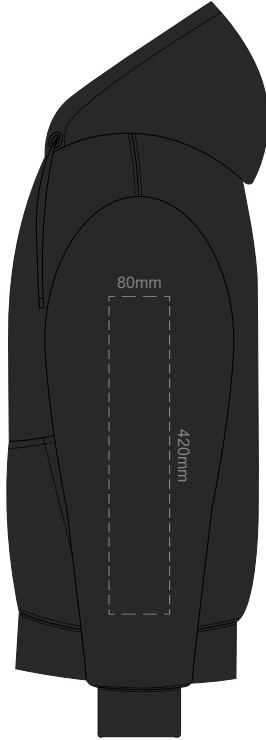

BACK 4XL

10% of Actual Size
Colourflex Transfer

SIDE 1 XS

SIDE 2 XS

10% of Actual Size
Colourflex Transfer

SIDE 1 SMALL

SIDE 2 SMALL

10% of Actual Size
Colourflex Transfer

SIDE 1 MEDIUM

SIDE 2 MEDIUM

10% of Actual Size
Colourflex Transfer

SIDE 1 LARGE

SIDE 2 LARGE

10% of Actual Size
Colourflex Transfer

SIDE 1 XL

SIDE 2 XL

10% of Actual Size
Colourflex Transfer

SIDE 1 2XL

SIDE 2 2XL

10% of Actual Size
Colourflex Transfer

SIDE 1 3XL

SIDE 2 3XL

10% of Actual Size
Colourflex Transfer

SIDE 1 4XL

SIDE 2 4XL

10% of Actual Size
Embroidery

FRONT XS

10% of Actual Size
Embroidery

FRONT SMALL

10% of Actual Size
Embroidery

FRONT MEDIUM

10% of Actual Size
Embroidery