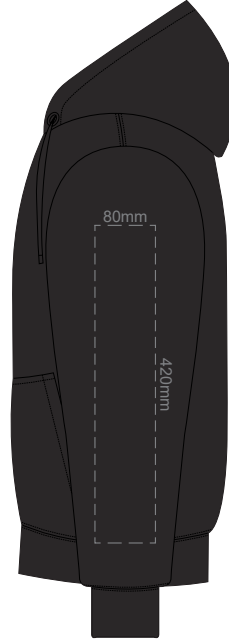

BACK 2XL

10% of Actual Size
Colourflex Transfer

FRONT 3XL

Print area 280x200mm can be rotated to best suit.

BACK 3XL

10% of Actual Size
Colourflex Transfer

FRONT 4XL

Print area 280x200mm can be rotated to best suit.

BACK 4XL

10% of Actual Size
Colourflex Transfer

SIDE 1 XS

SIDE 2 XS

10% of Actual Size
Colourflex Transfer

SIDE 1 SMALL

SIDE 2 SMALL

10% of Actual Size
Colourflex Transfer

SIDE 1 MEDIUM

SIDE 2 MEDIUM

10% of Actual Size
Colourflex Transfer

SIDE 1 LARGE

SIDE 2 LARGE

10% of Actual Size
Colourflex Transfer

SIDE 1 XL

SIDE 2 XL

10% of Actual Size
Colourflex Transfer

SIDE 1 2XL

SIDE 2 2XL

10% of Actual Size
Colourflex Transfer

SIDE 1 3XL

SIDE 2 3XL

10% of Actual Size
Colourflex Transfer

SIDE 1 4XL