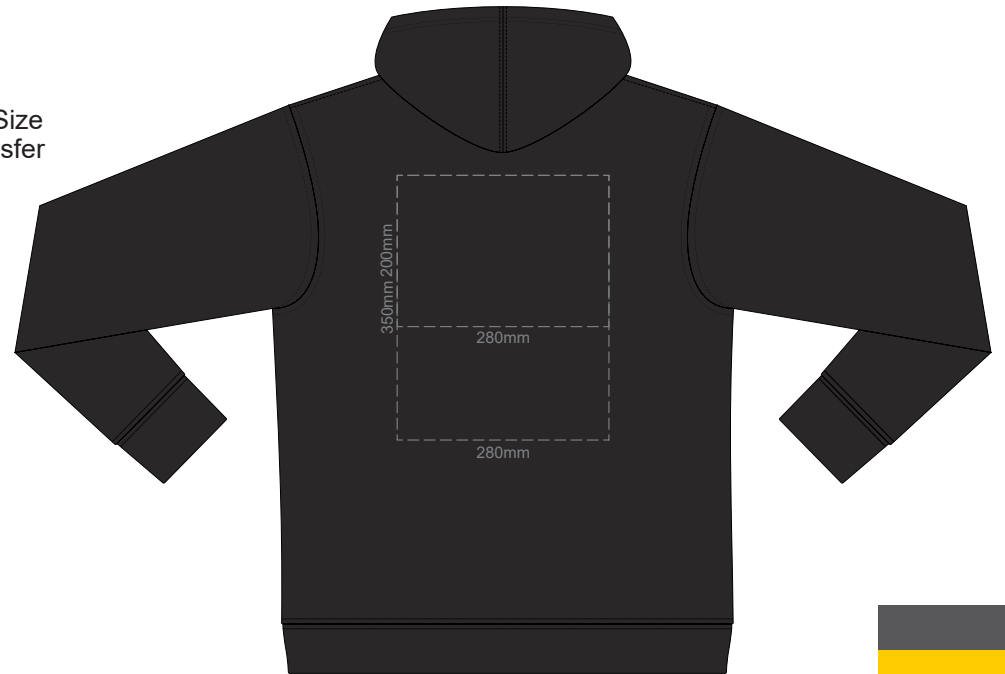

10% of Actual Size
Colourflex Transfer

Print area 280x200mm can be rotated to best suit.

FRONT XS

BACK XS

10% of Actual Size
Colourflex Transfer

Print area 280x200mm can be rotated to best suit.

FRONT SMALL

BACK SMALL

FRONT MEDIUM

10% of Actual Size
Colourflex Transfer

Print area 280x200mm can be rotated to best suit.

BACK MEDIUM

FRONT LARGE

10% of Actual Size
Colourflex Transfer

Print area 280x200mm can be rotated to best suit.

BACK LARGE

10% of Actual Size
Colourflex Transfer

FRONT XL

Print area 280x200mm can be rotated to best suit.

BACK XL

10% of Actual Size
Colourflex Transfer

FRONT 2XL

Print area 280x200mm can be rotated to best suit.

BACK 2XL

10% of Actual Size
Colourflex Transfer

FRONT 3XL

Print area 280x200mm can be rotated to best suit.

BACK 3XL

10% of Actual Size
Colourflex Transfer

FRONT 4XL

Print area 280x200mm can be rotated to best suit.