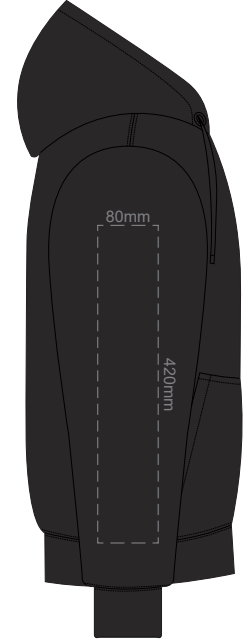

BACK 2XL

10% of Actual Size
Colourflex Transfer

FRONT 3XL

Print area 280x200mm can be rotated to best suit.

BACK 3XL

10% of Actual Size
Colourflex Transfer

FRONT 4XL

Print area 280x200mm can be rotated to best suit.

BACK 4XL

10% of Actual Size
Colourflex Transfer

SIDE 1 XS

SIDE 2 XS

10% of Actual Size
Colourflex Transfer

SIDE 1 SMALL

SIDE 2 SMALL

10% of Actual Size
Colourflex Transfer

SIDE 1 MEDIUM

SIDE 2 MEDIUM

10% of Actual Size
Colourflex Transfer

SIDE 1 LARGE

SIDE 2 LARGE

10% of Actual Size
Colourflex Transfer

SIDE 1 XL

SIDE 2 XL

10% of Actual Size
Colourflex Transfer

SIDE 1 2XL

SIDE 2 2XL

10% of Actual Size
Colourflex Transfer

SIDE 1 3XL

SIDE 2 3XL

10% of Actual Size
Colourflex Transfer

SIDE 1 4XL