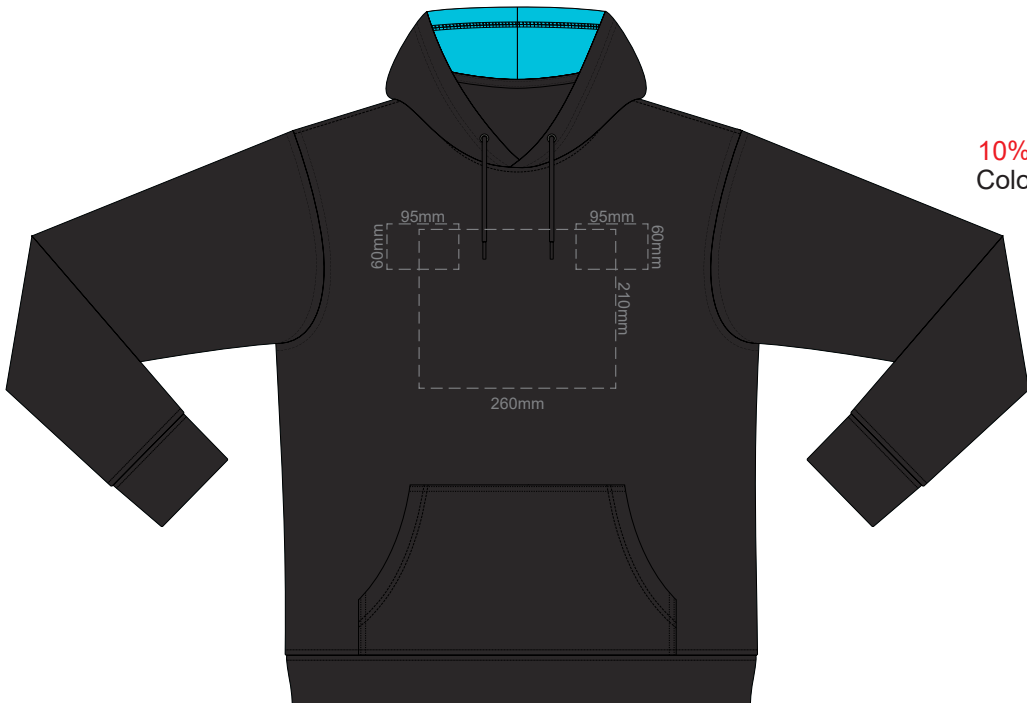

10% of Actual Size
Colourflex Transfer

Print area 280x200mm can be rotated to best suit.

FRONT XS

BACK XS

10% of Actual Size
Colourflex Transfer

Print area 280x200mm can be rotated to best suit.

FRONT SMALL

BACK SMALL

FRONT MEDIUM

10% of Actual Size
Colourflex Transfer

Print area 280x200mm can be rotated to best suit.

BACK MEDIUM

FRONT LARGE

10% of Actual Size
Colourflex Transfer

Print area 280x200mm can be rotated to best suit.

BACK LARGE

10% of Actual Size
Colourflex Transfer

FRONT XL

Print area 280x200mm can be rotated to best suit.

BACK XL

10% of Actual Size
Colourflex Transfer

FRONT 2XL

Print area 280x200mm can be rotated to best suit.

BACK 2XL

10% of Actual Size
Colourflex Transfer

FRONT 3XL

Print area 280x200mm can be rotated to best suit.

BACK 3XL

10% of Actual Size
Colourflex Transfer

FRONT 4XL

Print area 280x200mm can be rotated to best suit.