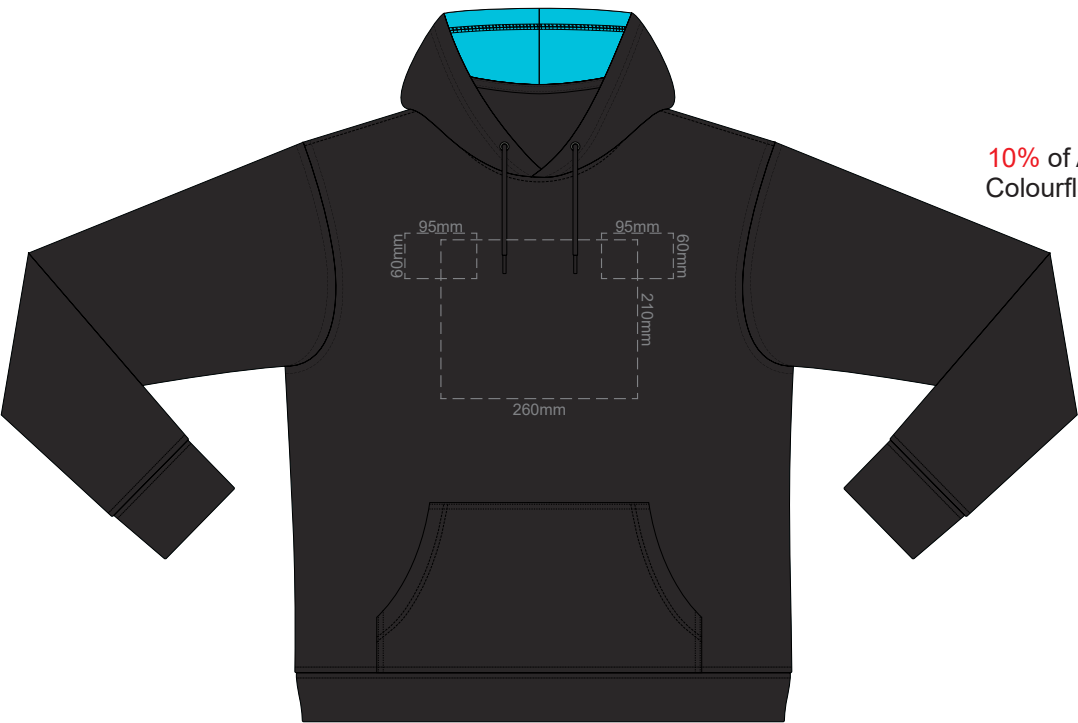

10% of Actual Size
Colourflex Transfer

Print area 280x200mm can be rotated to best suit.

FRONT XS

BACK XS

10% of Actual Size
Colourflex Transfer

Print area 280x200mm can be rotated to best suit.

FRONT SMALL

BACK SMALL

FRONT MEDIUM

10% of Actual Size
Colourflex Transfer

Print area 280x200mm can be rotated to best suit.

BACK MEDIUM

FRONT LARGE

10% of Actual Size
Colourflex Transfer

Print area 280x200mm can be rotated to best suit.

BACK LARGE

10% of Actual Size
Colourflex Transfer

FRONT XL

Print area 280x200mm can be rotated to best suit.

BACK XL

10% of Actual Size
Colourflex Transfer

FRONT 2XL

Print area 280x200mm can be rotated to best suit.

BACK 2XL

10% of Actual Size
Colourflex Transfer

FRONT 3XL

Print area 280x200mm can be rotated to best suit.

BACK 3XL

10% of Actual Size
Colourflex Transfer

FRONT 4XL

Print area 280x200mm can be rotated to best suit.