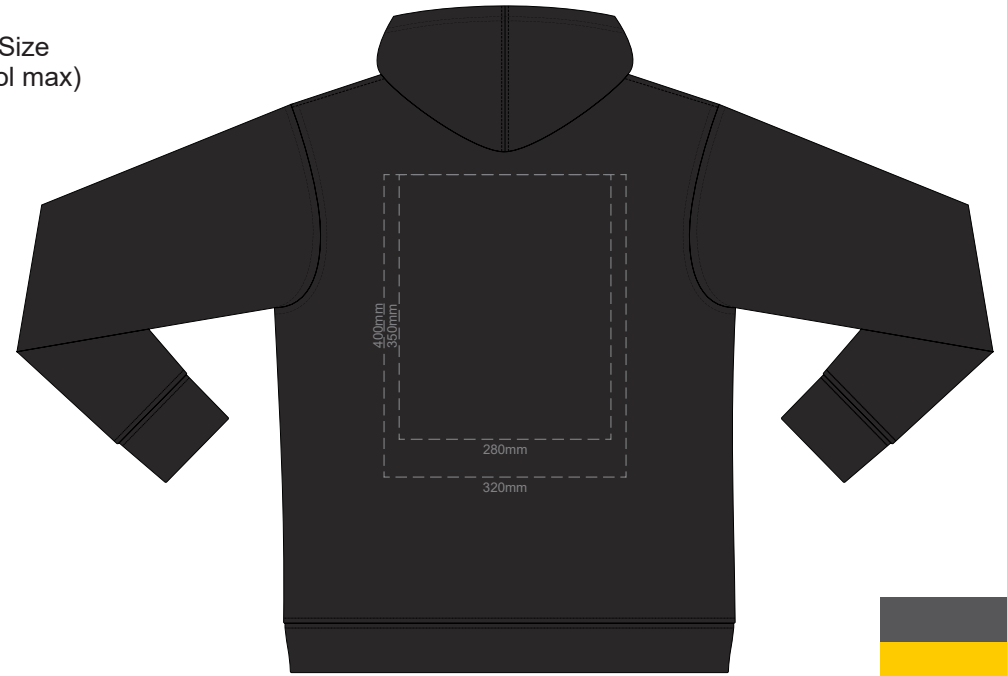

10% of Actual Size
Screen Print (3 col max)

FRONT XS

BACK XS

10% of Actual Size
Screen Print (3 col max)

FRONT SMALL

BACK SMALL

10% of Actual Size
Screen Print (3 col max)

FRONT MEDIUM

BACK MEDIUM

10% of Actual Size
Screen Print (3 col max)

FRONT LARGE

BACK LARGE

10% of Actual Size
Screen Print (3 col max)

FRONT XL

BACK XL

10% of Actual Size
Screen Print (3 col max)

FRONT 2XL

BACK 2XL

10% of Actual Size
Screen Print (3 col max)

FRONT 3XL

BACK 3XL

10% of Actual Size
Screen Print (3 col max)

FRONT 4XL

BACK 4XL

10% of Actual Size
Colourflex Transfer

Print area 280x200mm can be rotated to best suit.

FRONT XS

BACK XS

10% of Actual Size
Colourflex Transfer

Print area 280x200mm can be rotated to best suit.

FRONT SMALL