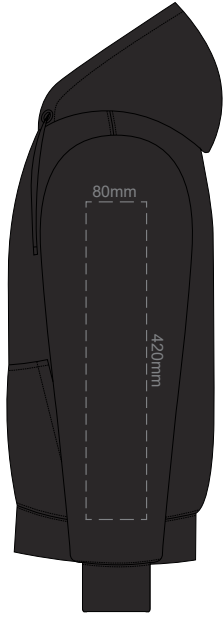

BACK LARGE

10% of Actual Size
Colourflex Transfer

FRONT XL

Print area 280x200mm can be rotated to best suit.

BACK XL

10% of Actual Size
Colourflex Transfer

FRONT 2XL

Print area 280x200mm can be rotated to best suit.

BACK 2XL

10% of Actual Size
Colourflex Transfer

FRONT 3XL

Print area 280x200mm can be rotated to best suit.

BACK 3XL

10% of Actual Size
Colourflex Transfer

FRONT 4XL

Print area 280x200mm can be rotated to best suit.

BACK 4XL

10% of Actual Size
Colourflex Transfer

SIDE 1 XS

SIDE 2 XS

10% of Actual Size
Colourflex Transfer

SIDE 1 SMALL

SIDE 2 SMALL

10% of Actual Size
Colourflex Transfer

SIDE 1 MEDIUM

SIDE 2 MEDIUM

10% of Actual Size
Colourflex Transfer

SIDE 1 LARGE

SIDE 2 LARGE

10% of Actual Size
Colourflex Transfer

SIDE 1 XL

SIDE 2 XL