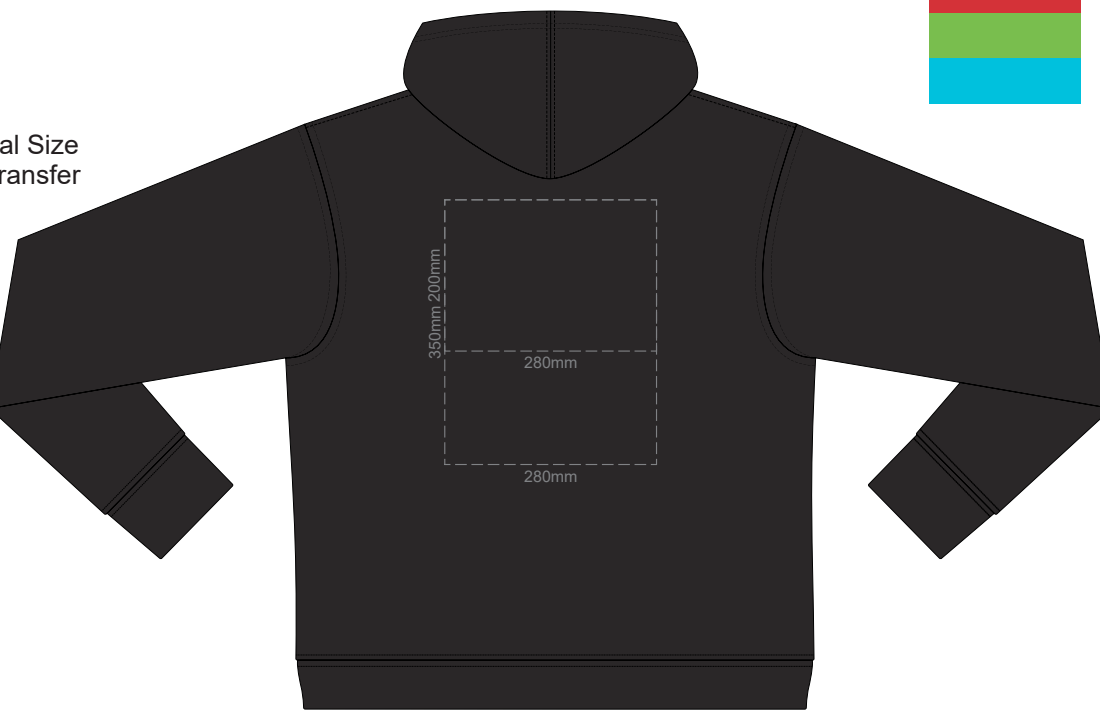

10% of Actual Size
Colourflex Transfer

Print area 280x200mm can be rotated to best suit.

FRONT XS

BACK XS

10% of Actual Size
Colourflex Transfer

Print area 280x200mm can be rotated to best suit.

FRONT SMALL

BACK LARGE

10% of Actual Size
Colourflex Transfer

FRONT XL

Print area 280x200mm can be rotated to best suit.

BACK XL

10% of Actual Size
Colourflex Transfer

FRONT 2XL

Print area 280x200mm can be rotated to best suit.

BACK 2XL

10% of Actual Size
Colourflex Transfer

FRONT 3XL

Print area 280x200mm can be rotated to best suit.

BACK 3XL

10% of Actual Size
Colourflex Transfer

FRONT 4XL

Print area 280x200mm can be rotated to best suit.

BACK 4XL

10% of Actual Size
Colourflex Transfer

SIDE 1 XS

SIDE 2 XS

10% of Actual Size
Colourflex Transfer

SIDE 1 SMALL

SIDE 2 SMALL

10% of Actual Size
Colourflex Transfer