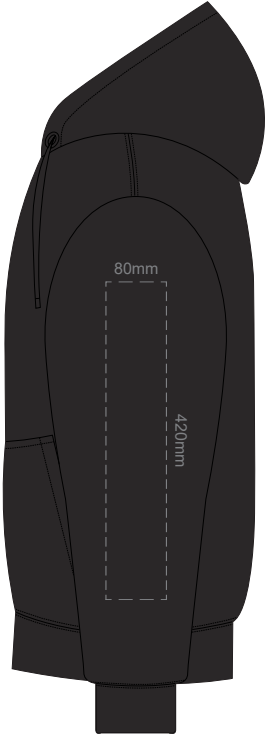

BACK 4XL

10% of Actual Size
Colourflex Transfer

SIDE 1 XS

SIDE 2 XS

10% of Actual Size
Colourflex Transfer

SIDE 1 SMALL

SIDE 2 SMALL

10% of Actual Size
Colourflex Transfer

SIDE 1 MEDIUM

SIDE 2 MEDIUM

10% of Actual Size
Colourflex Transfer

SIDE 1 LARGE

SIDE 2 LARGE

10% of Actual Size
Colourflex Transfer

SIDE 1 XL

SIDE 2 XL

10% of Actual Size
Colourflex Transfer

SIDE 1 2XL

SIDE 2 2XL

10% of Actual Size
Colourflex Transfer

SIDE 1 3XL

SIDE 2 3XL

10% of Actual Size
Colourflex Transfer

SIDE 1 4XL

SIDE 2 4XL

10% of Actual Size
Embroidery

FRONT XS

10% of Actual Size
Embroidery

FRONT SMALL

10% of Actual Size
Embroidery

FRONT MEDIUM

10% of Actual Size
Embroidery