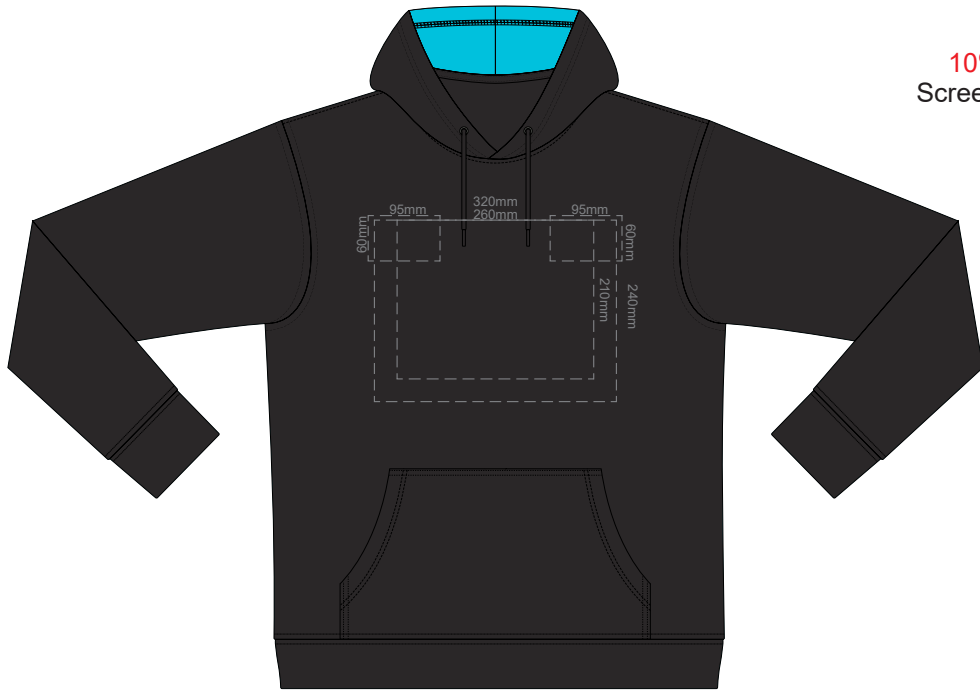

10% of Actual Size
Screen Print (3 col max)

FRONT XS

BACK XS

10% of Actual Size
Screen Print (3 col max)

FRONT SMALL

BACK SMALL

10% of Actual Size
Screen Print (3 col max)

FRONT MEDIUM

BACK MEDIUM

10% of Actual Size
Screen Print (3 col max)

FRONT LARGE

BACK LARGE

10% of Actual Size
Screen Print (3 col max)

FRONT XL

BACK XL

10% of Actual Size
Screen Print (3 col max)

FRONT 2XL

BACK 2XL

10% of Actual Size
Screen Print (3 col max)

FRONT 3XL

BACK 3XL

10% of Actual Size
Screen Print (3 col max)

FRONT 4XL

BACK 4XL

10% of Actual Size
Colourflex Transfer

Print area 280x200mm can be rotated to best suit.

FRONT XS

BACK XS

10% of Actual Size
Colourflex Transfer

Print area 280x200mm can be rotated to best suit.

FRONT SMALL