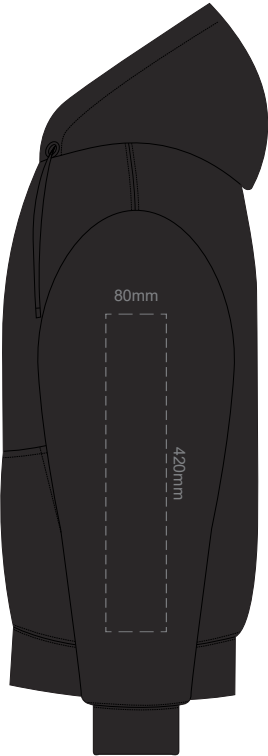

BACK 4XL

10% of Actual Size
Colourflex Transfer

SIDE 1 XS

SIDE 2 XS

10% of Actual Size
Colourflex Transfer

SIDE 1 SMALL

SIDE 2 SMALL

10% of Actual Size
Colourflex Transfer

SIDE 1 MEDIUM

SIDE 2 MEDIUM

10% of Actual Size
Colourflex Transfer

SIDE 1 LARGE

SIDE 2 LARGE

10% of Actual Size
Colourflex Transfer

SIDE 1 XL

SIDE 2 XL

10% of Actual Size
Colourflex Transfer

SIDE 1 2XL

SIDE 2 2XL

10% of Actual Size
Colourflex Transfer

SIDE 1 3XL

SIDE 2 3XL

10% of Actual Size
Colourflex Transfer

SIDE 1 4XL

SIDE 2 4XL

10% of Actual Size
Embroidery

FRONT XS

10% of Actual Size
Embroidery

FRONT SMALL

10% of Actual Size
Embroidery

FRONT MEDIUM

10% of Actual Size
Embroidery