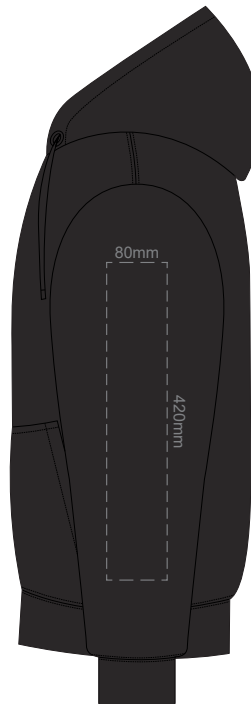

BACK 2XL

10% of Actual Size
Colourflex Transfer

FRONT 3XL

Print area 280x200mm can be rotated to best suit.

BACK 3XL

10% of Actual Size
Colourflex Transfer

FRONT 4XL

Print area 280x200mm can be rotated to best suit.

BACK 4XL

10% of Actual Size
Colourflex Transfer

SIDE 1 XS

SIDE 2 XS

10% of Actual Size
Colourflex Transfer

SIDE 1 SMALL

SIDE 2 SMALL

10% of Actual Size
Colourflex Transfer

SIDE 1 MEDIUM

SIDE 2 MEDIUM

10% of Actual Size
Colourflex Transfer

SIDE 1 LARGE

SIDE 2 LARGE

10% of Actual Size
Colourflex Transfer

SIDE 1 XL

SIDE 2 XL

10% of Actual Size
Colourflex Transfer

SIDE 1 2XL

SIDE 2 2XL

10% of Actual Size
Colourflex Transfer

SIDE 1 3XL

SIDE 2 3XL

10% of Actual Size
Colourflex Transfer

SIDE 1 4XL