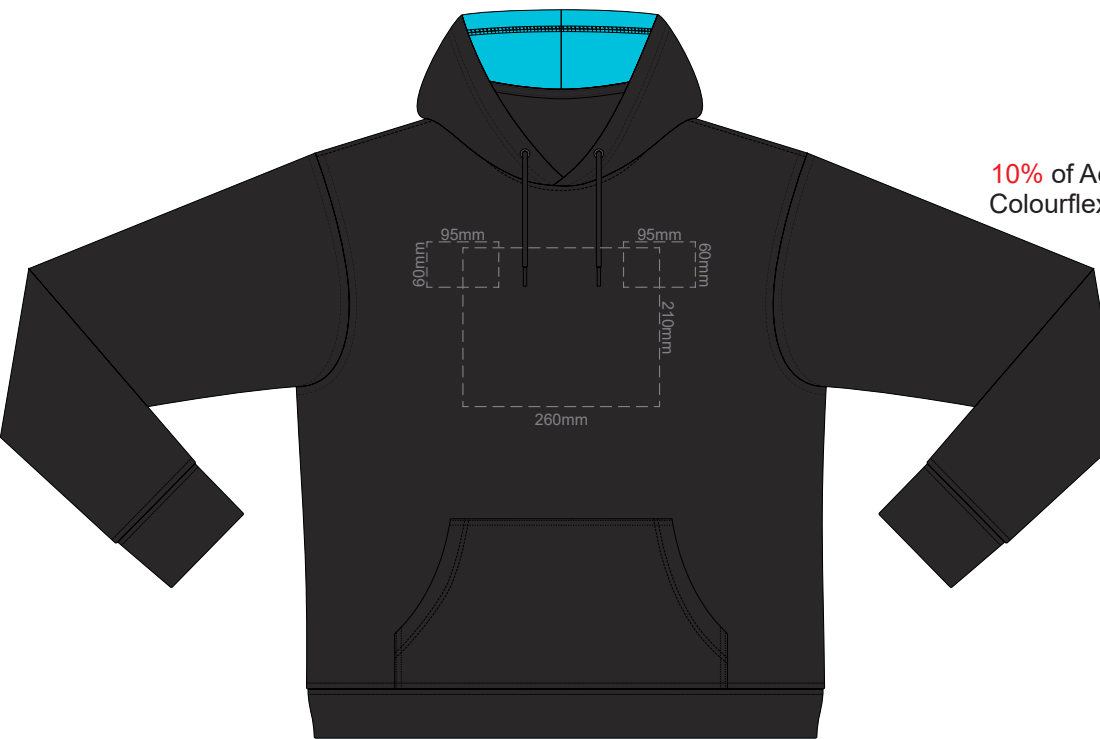

BACK LARGE

10% of Actual Size
Colourflex Transfer

FRONT XL

Print area 280x200mm can be rotated to best suit.

BACK XL

10% of Actual Size
Colourflex Transfer

FRONT 2XL

Print area 280x200mm can be rotated to best suit.

BACK 2XL

10% of Actual Size
Colourflex Transfer

FRONT 3XL

Print area 280x200mm can be rotated to best suit.

BACK 3XL

10% of Actual Size
Colourflex Transfer

FRONT 4XL

Print area 280x200mm can be rotated to best suit.

BACK 4XL

10% of Actual Size
Colourflex Transfer

SIDE 1 XS

SIDE 2 XS

10% of Actual Size
Colourflex Transfer

SIDE 1 SMALL

SIDE 2 SMALL

10% of Actual Size
Colourflex Transfer