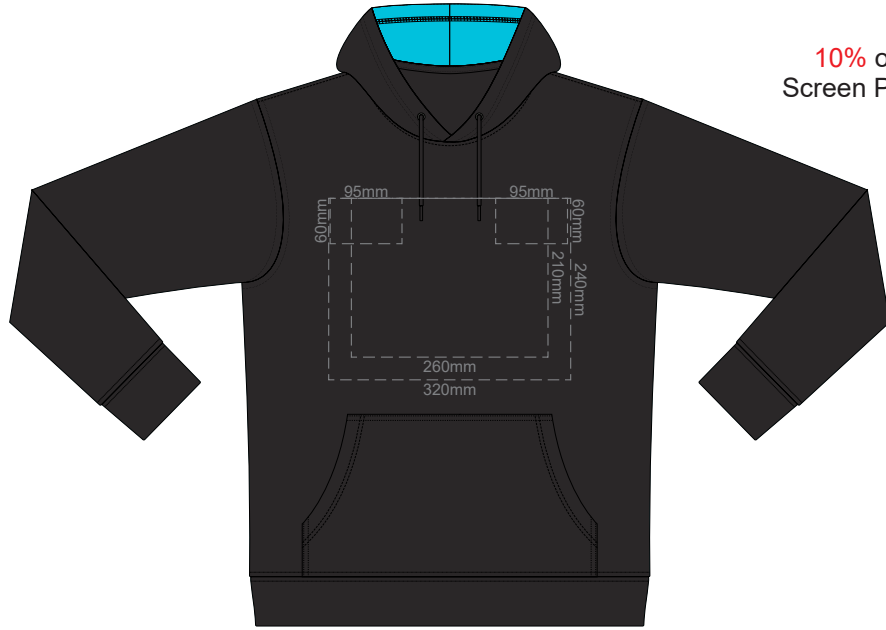

10% of Actual Size
Screen Print (3 col max)

FRONT XS

BACK XS

10% of Actual Size
Screen Print (3 col max)

FRONT SMALL

BACK SMALL

10% of Actual Size
Screen Print (3 col max)

FRONT MEDIUM

BACK MEDIUM

10% of Actual Size
Screen Print (3 col max)

FRONT LARGE

BACK LARGE

10% of Actual Size
Screen Print (3 col max)

FRONT XL

BACK XL

10% of Actual Size
Screen Print (3 col max)

FRONT 2XL

BACK 2XL

10% of Actual Size
Screen Print (3 col max)

FRONT 3XL

BACK 3XL

10% of Actual Size
Screen Print (3 col max)

FRONT 4XL

BACK 4XL

10% of Actual Size
Colourflex Transfer

Print area 280x200mm can be rotated to best suit.

FRONT XS

BACK XS

10% of Actual Size
Colourflex Transfer

Print area 280x200mm can be rotated to best suit.

FRONT SMALL