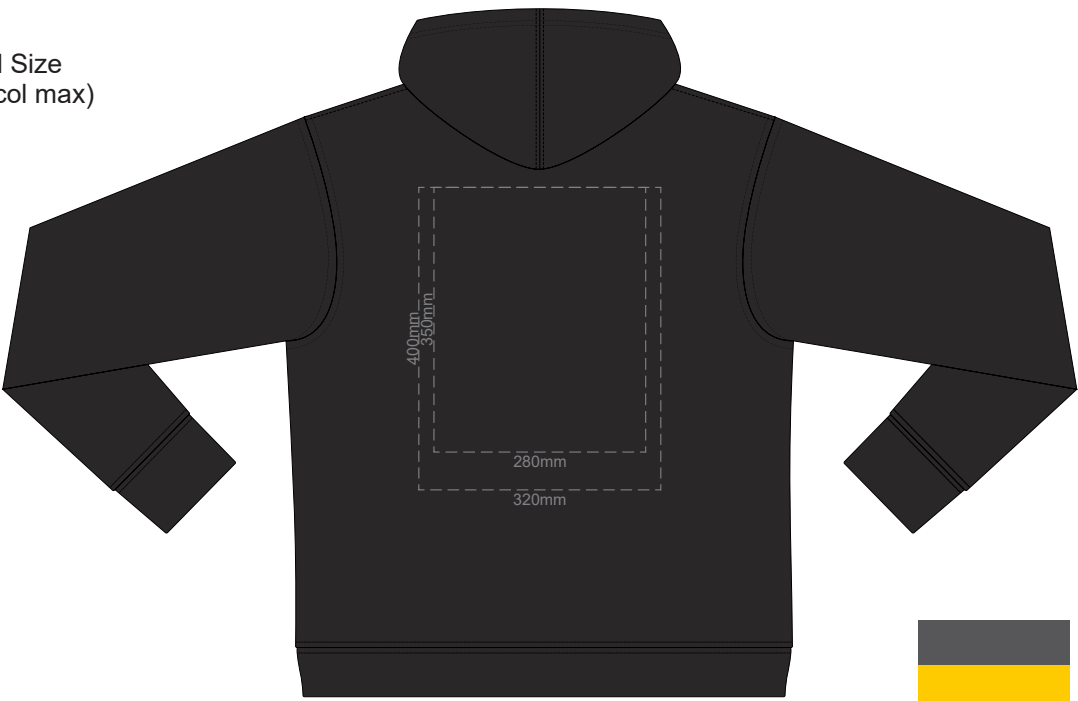

BACK MEDIUM

10% of Actual Size
Screen Print (3 col max)

FRONT LARGE

BACK LARGE

10% of Actual Size
Screen Print (3 col max)

FRONT XL

BACK XL

10% of Actual Size
Screen Print (3 col max)

FRONT 2XL

BACK 2XL

10% of Actual Size
Screen Print (3 col max)

FRONT 3XL

BACK 3XL

10% of Actual Size
Screen Print (3 col max)

FRONT 4XL

BACK 4XL

10% of Actual Size
Colourflex Transfer

Print area 280x200mm can be rotated to best suit.

FRONT XS

BACK XS

10% of Actual Size
Colourflex Transfer

Print area 280x200mm can be rotated to best suit.

FRONT SMALL

BACK SMALL

FRONT MEDIUM

10% of Actual Size
Colourflex Transfer

Print area 280x200mm can be rotated to best suit.

BACK MEDIUM

FRONT LARGE

10% of Actual Size
Colourflex Transfer

Print area 280x200mm can be rotated to best suit.