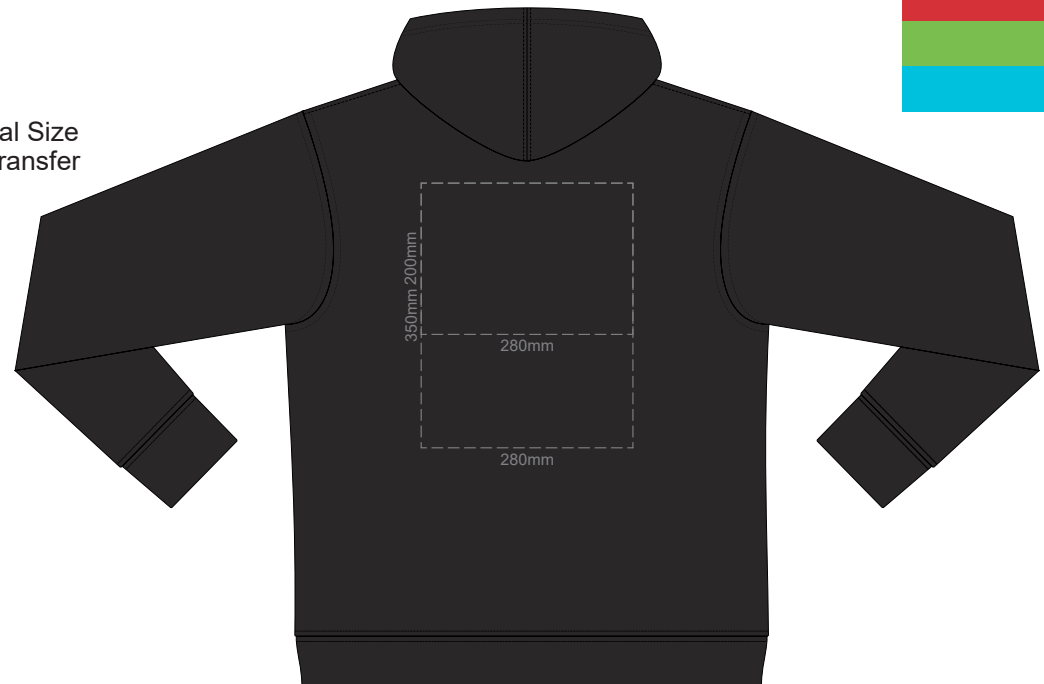

10% of Actual Size
Colourflex Transfer

Print area 280x200mm can be rotated to best suit.

FRONT XS

BACK XS

10% of Actual Size
Colourflex Transfer

Print area 280x200mm can be rotated to best suit.

FRONT SMALL

BACK SMALL

FRONT MEDIUM

10% of Actual Size
Colourflex Transfer

Print area 280x200mm can be rotated to best suit.

BACK MEDIUM

FRONT LARGE

10% of Actual Size
Colourflex Transfer

Print area 280x200mm can be rotated to best suit.

BACK LARGE

10% of Actual Size
Colourflex Transfer

FRONT XL

Print area 280x200mm can be rotated to best suit.

BACK XL

10% of Actual Size
Colourflex Transfer

FRONT 2XL

Print area 280x200mm can be rotated to best suit.

BACK 2XL

10% of Actual Size
Colourflex Transfer

FRONT 3XL

Print area 280x200mm can be rotated to best suit.

BACK 3XL

10% of Actual Size
Colourflex Transfer

FRONT 4XL

Print area 280x200mm can be rotated to best suit.