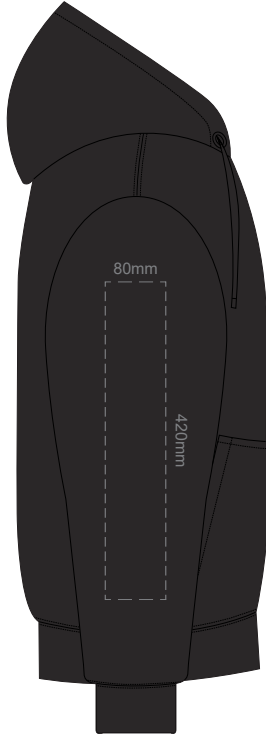

BACK 4XL

10% of Actual Size
Colourflex Transfer

SIDE 1 XS

SIDE 2 XS

10% of Actual Size
Colourflex Transfer

SIDE 1 SMALL

SIDE 2 SMALL

10% of Actual Size
Colourflex Transfer

SIDE 1 MEDIUM

SIDE 2 MEDIUM

10% of Actual Size
Colourflex Transfer

SIDE 1 LARGE

SIDE 2 LARGE

10% of Actual Size
Colourflex Transfer

SIDE 1 XL

SIDE 2 XL

10% of Actual Size
Colourflex Transfer

SIDE 1 2XL

SIDE 2 2XL

10% of Actual Size
Colourflex Transfer

SIDE 1 3XL

SIDE 2 3XL

10% of Actual Size
Colourflex Transfer

SIDE 1 4XL

SIDE 2 4XL

10% of Actual Size
Embroidery

FRONT XS

10% of Actual Size
Embroidery

FRONT SMALL

10% of Actual Size
Embroidery

FRONT MEDIUM

10% of Actual Size
Embroidery