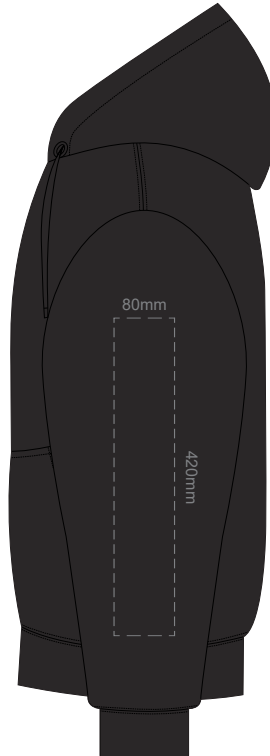

BACK 4XL

10% of Actual Size
Colourflex Transfer

SIDE 1 XS

SIDE 2 XS

10% of Actual Size
Colourflex Transfer

SIDE 1 SMALL

SIDE 2 SMALL

10% of Actual Size
Colourflex Transfer

SIDE 1 MEDIUM

SIDE 2 MEDIUM

10% of Actual Size
Colourflex Transfer

SIDE 1 LARGE

SIDE 2 LARGE

10% of Actual Size
Colourflex Transfer

SIDE 1 XL

SIDE 2 XL

10% of Actual Size
Colourflex Transfer

SIDE 1 2XL

SIDE 2 2XL

10% of Actual Size
Colourflex Transfer

SIDE 1 3XL

SIDE 2 3XL

10% of Actual Size
Colourflex Transfer

SIDE 1 4XL

SIDE 2 4XL

10% of Actual Size
Embroidery

FRONT XS

10% of Actual Size
Embroidery

FRONT SMALL

10% of Actual Size
Embroidery

FRONT MEDIUM

10% of Actual Size
Embroidery