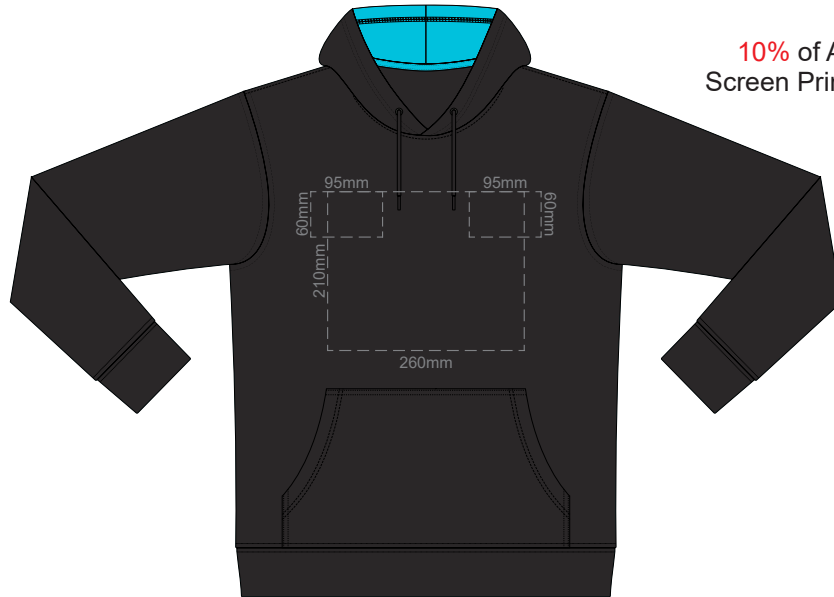

10% of Actual Size
Screen Print (3 col max)

FRONT XS

BACK XS

10% of Actual Size
Screen Print (3 col max)

FRONT SMALL

BACK SMALL

10% of Actual Size
Screen Print (3 col max)

FRONT MEDIUM

BACK MEDIUM

10% of Actual Size
Screen Print (3 col max)

FRONT LARGE

BACK LARGE

10% of Actual Size
Screen Print (3 col max)

FRONT XL

BACK XL

10% of Actual Size
Screen Print (3 col max)

FRONT 2XL

BACK 2XL

10% of Actual Size
Screen Print (3 col max)

FRONT 3XL

BACK 3XL

10% of Actual Size
Screen Print (3 col max)

FRONT 4XL

BACK 4XL

10% of Actual Size
Colourflex Transfer

Print area 280x200mm can be rotated to best suit.

FRONT XS

BACK XS

10% of Actual Size
Colourflex Transfer

Print area 280x200mm can be rotated to best suit.

FRONT SMALL