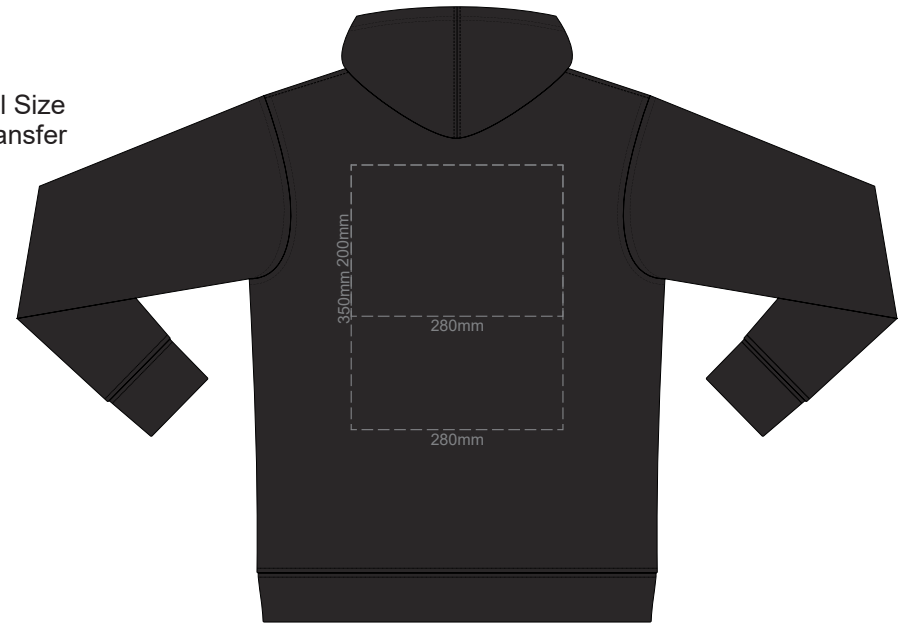

FRONT 2XL

BACK 2XL

10% of Actual Size
Screen Print (3 col max)

FRONT 3XL

BACK 3XL

10% of Actual Size
Screen Print (3 col max)

FRONT 4XL

BACK 4XL

10% of Actual Size
Colourflex Transfer

Print area 280x200mm can be rotated to best suit.

FRONT XS

BACK XS

10% of Actual Size
Colourflex Transfer

Print area 280x200mm can be rotated to best suit.

FRONT SMALL

BACK SMALL

FRONT MEDIUM

10% of Actual Size
Colourflex Transfer

Print area 280x200mm can be rotated to best suit.

BACK MEDIUM

FRONT LARGE

10% of Actual Size
Colourflex Transfer

Print area 280x200mm can be rotated to best suit.

BACK LARGE

10% of Actual Size
Colourflex Transfer

FRONT XL

Print area 280x200mm can be rotated to best suit.

BACK XL

10% of Actual Size
Colourflex Transfer

FRONT 2XL

Print area 280x200mm can be rotated to best suit.