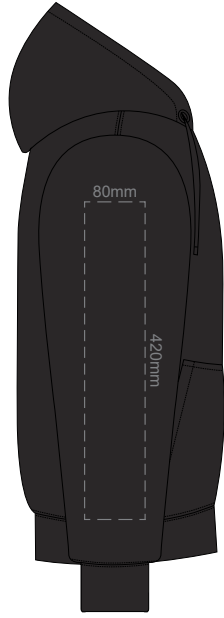

BACK LARGE

10% of Actual Size
Colourflex Transfer

FRONT XL

Print area 280x200mm can be rotated to best suit.

BACK XL

10% of Actual Size
Colourflex Transfer

FRONT 2XL

Print area 280x200mm can be rotated to best suit.

BACK 2XL

10% of Actual Size
Colourflex Transfer

FRONT 3XL

Print area 280x200mm can be rotated to best suit.

BACK 3XL

10% of Actual Size
Colourflex Transfer

FRONT 4XL

Print area 280x200mm can be rotated to best suit.

BACK 4XL

10% of Actual Size
Colourflex Transfer

SIDE 1 XS

SIDE 2 XS

10% of Actual Size
Colourflex Transfer

SIDE 1 SMALL

SIDE 2 SMALL

10% of Actual Size
Colourflex Transfer

SIDE 1 MEDIUM

SIDE 2 MEDIUM

10% of Actual Size
Colourflex Transfer

SIDE 1 LARGE

SIDE 2 LARGE

10% of Actual Size
Colourflex Transfer

SIDE 1 XL

SIDE 2 XL