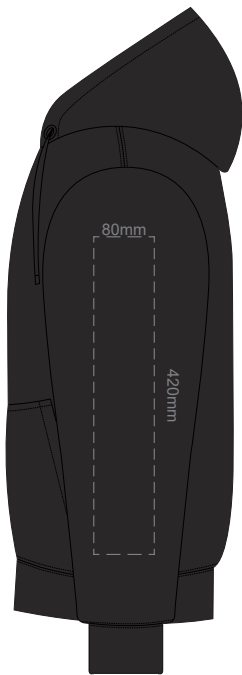

BACK 2XL

10% of Actual Size
Colourflex Transfer

FRONT 3XL

Print area 280x200mm can be rotated to best suit.

BACK 3XL

10% of Actual Size
Colourflex Transfer

FRONT 4XL

Print area 280x200mm can be rotated to best suit.

BACK 4XL

10% of Actual Size
Colourflex Transfer

SIDE 1 XS

SIDE 2 XS

10% of Actual Size
Colourflex Transfer

SIDE 1 SMALL

SIDE 2 SMALL

10% of Actual Size
Colourflex Transfer

SIDE 1 MEDIUM

SIDE 2 MEDIUM

10% of Actual Size
Colourflex Transfer

SIDE 1 LARGE

SIDE 2 LARGE

10% of Actual Size
Colourflex Transfer

SIDE 1 XL

SIDE 2 XL

10% of Actual Size
Colourflex Transfer

SIDE 1 2XL

SIDE 2 2XL

10% of Actual Size
Colourflex Transfer

SIDE 1 3XL

SIDE 2 3XL

10% of Actual Size
Colourflex Transfer

SIDE 1 4XL