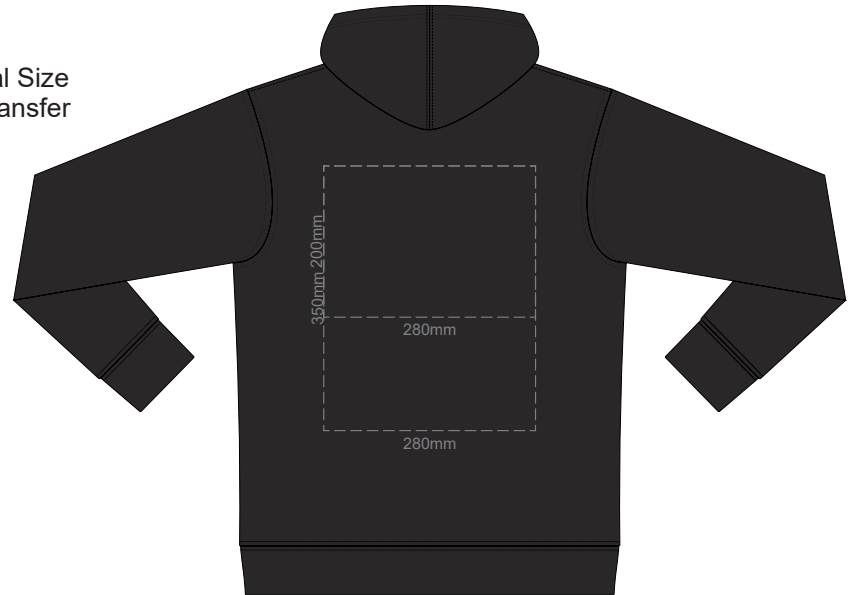

FRONT 2XL

BACK 2XL

10% of Actual Size
Screen Print (3 col max)

FRONT 3XL

BACK 3XL

10% of Actual Size
Screen Print (3 col max)

FRONT 4XL

BACK 4XL

10% of Actual Size
Colourflex Transfer

Print area 280x200mm can be rotated to best suit.

FRONT XS

BACK XS

10% of Actual Size
Colourflex Transfer

Print area 280x200mm can be rotated to best suit.

FRONT SMALL

BACK SMALL

FRONT MEDIUM

10% of Actual Size
Colourflex Transfer

Print area 280x200mm can be rotated to best suit.

BACK MEDIUM

FRONT LARGE

10% of Actual Size
Colourflex Transfer

Print area 280x200mm can be rotated to best suit.

BACK LARGE

10% of Actual Size
Colourflex Transfer

FRONT XL

Print area 280x200mm can be rotated to best suit.

BACK XL

10% of Actual Size
Colourflex Transfer

FRONT 2XL

Print area 280x200mm can be rotated to best suit.