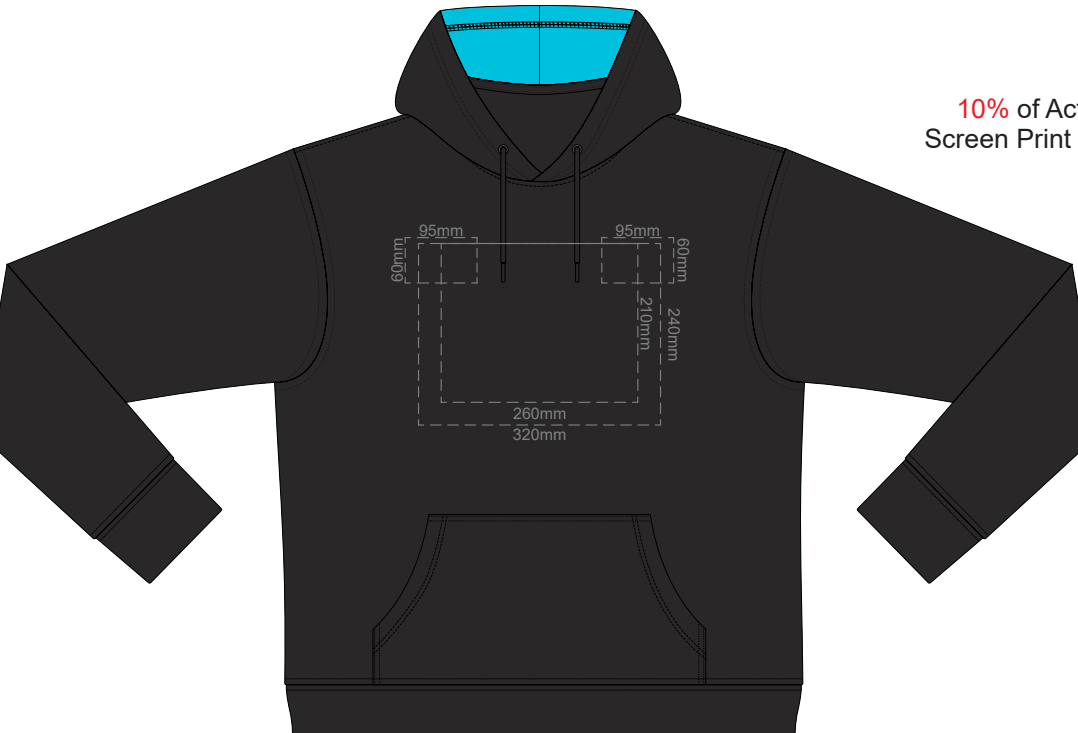

BACK MEDIUM

10% of Actual Size
Screen Print (3 col max)

FRONT LARGE

BACK LARGE

10% of Actual Size
Screen Print (3 col max)

FRONT XL

BACK XL

10% of Actual Size
Screen Print (3 col max)

FRONT 2XL

BACK 2XL

10% of Actual Size
Screen Print (3 col max)

FRONT 3XL

BACK 3XL

10% of Actual Size
Screen Print (3 col max)

FRONT 4XL

BACK 4XL

10% of Actual Size
Colourflex Transfer

Print area 280x200mm can be rotated to best suit.

FRONT XS

BACK XS

10% of Actual Size
Colourflex Transfer

Print area 280x200mm can be rotated to best suit.

FRONT SMALL

BACK SMALL

FRONT MEDIUM

10% of Actual Size
Colourflex Transfer

Print area 280x200mm can be rotated to best suit.

BACK MEDIUM

FRONT LARGE

10% of Actual Size
Colourflex Transfer

Print area 280x200mm can be rotated to best suit.